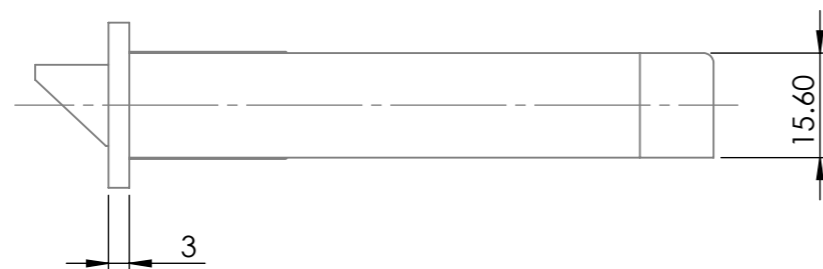

1. \* Information dimension.

Subject: <b>Latch lock with strike plate 60 mm PZ 72 mm square</b>		Mass: g	Scale: 1:1
Category: Door locks		Material:	
Sign: auk	Latest release: auk	Drawing no.: <b>14.9215.02.600</b>	
Date: 2016-02-04	Release date: 2022-07-12		
Dimension without tolerance, follows DS/ISO 2768-mK. This drawing is the property of d line a/s, and is not to be copied or shown to third parties.			