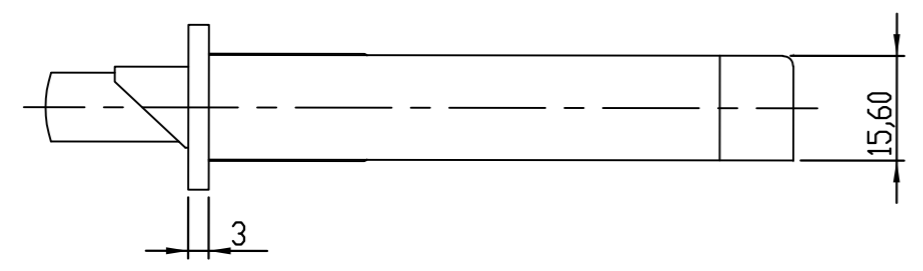

1. \* Information dimension.

Subject: Sashlock with strike plate 60 mm PZ 72 mm square		Mass: 9	Scale: 1:1
Category: Door locks		Material: Steel	
Sign: auk	Latest release: 2022-07-28	Drawing no: 14.9211.02.600	
Date: 2016-02-04	Release date: 2022-07-28		
<small>Dimension without tolerance, follows DS/ISO 2768-mK. This drawing is the property of d line a/s, and is not to be copied or shown to third parties.</small>			