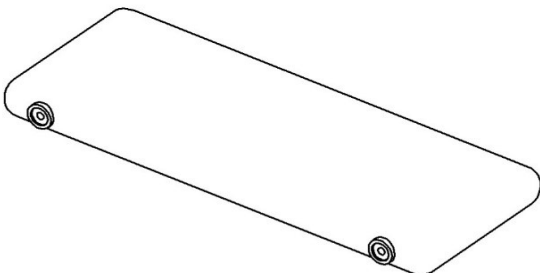

Shower shelf

Bjarke Ingels Group Collection

d line

PRODUCT DATA SHEET

ITEM NUMBER	SURFACE
12.8006.02.001	Satin Stainless Steel
12.8006.R9.001	Matt white RAL 9003
12.8006.R8.001	Matt black RAL 9005

PICTURE

PRODUCT

Shower shelf by BIG., 102x20x250

TENDER TEXT

Shower shelf by Bjarke Ingels Group. Pebble is a series of bathroom accessories and a matching lever handle by Bjarke Ingels Group. This playful series is inspired by a pill's futuristic, balancing elliptical shape that leads the mind to sci-fi scenography of another world. Material: stainless steel AISI 304 satin finish, free standing. W:102 mm x H:20 mm x D:250 mm.

PRODUCT SPECIFICATION

Dimensions: W:102 mm x H:20 mm x D:250 mm.

Material: stainless steel AISI 304

Surface finish: satin grain 320, crafted by hand

Warranty for stainless steel parts - 20 years

SPARE PARTS / ACCESSORIES:

14970100050 - Grub screw M4 x 3,5 mm

66980400150 - Fischer Dübel Ø8 x 50 mm

14970145070 - Wood screw Ø4,5 x 70 mm A4

DRAWING

MOUNTING:

See instruction supplied with product.

PACKING:

ISO-DRAWING