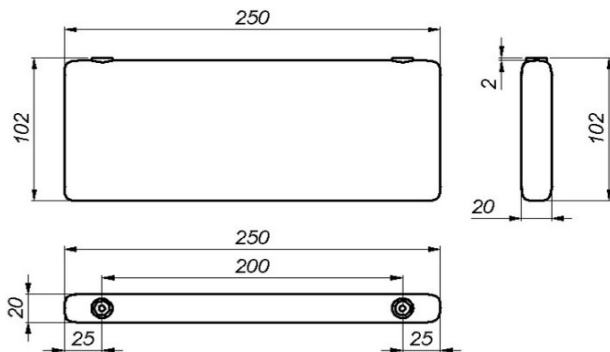

Shower shelf by BIG., 102x20x250

TENDER TEXT

Shower shelf by Bjarke Ingels Group. Pebble is a series of bathroom accessories and a matching lever handle by Bjarke Ingels Group. This playful series is inspired by a pill's futuristic, balancing elliptical shape that leads the mind to sci-fi scenography of another world. Material: stainless steel AISI 304 satin finish, free standing. W:102 mm x H:20 mm x D:250 mm.

PRODUCT SPECIFICATION

Dimensions: W:102 mm x H:20 mm x D:250 mm.

Material: stainless steel AISI 304

Surface finish: satin grain 320, crafted by hand

Warranty for stainless steel parts - 20 years

SPARE PARTS / ACCESSORIES:

14970100050 - Grub screw M4 x 3,5 mm

66980400150 - Fischer Dübel Ø8 x 50 mm

14970145070 - Wood screw Ø4,5 x 70 mm A4

DRAWING

MOUNTING:

See instruction supplied with product.

PACKING:

ISO-DRAWING