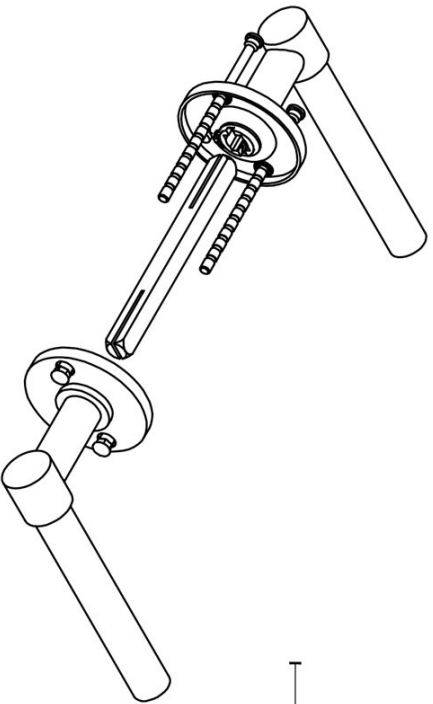

PBL15XL/50

solid double sprung door handle on rose

Product information

Code: 2701D012INXX0

Finish: satin stainless steel

UNIT: Pair

Collection: ONE

Designer: Piet Boon

EAN code: 8718009185513

ONE by Piet Boon

The ONE series consists of door, window, and furniture fittings and is complemented by bathroom accessories such as soap dispensers and toilet brush holders, which serve to enrich spaces and create a harmonious whole.

Finishes

- satin stainless steel
- satin black
- bronze
- white
- PVD satin black
- PVD satin gold

PBL15XL/50

solid sprung lever handle attached to rose
stainless steel

FORMANI®		Part number:
Doc no.:	2701D012 PBL15XL 50 V01.dwg	Description:
Drawn by:	Christian Brinbois	PBL15XL/50
Creation date:	25-3-2013	Format:
Formani Holland B.V. · Amerikalaan 55 · 6199 AE Maastricht Airport · tel: +31 (0)43 308 90 00 · www.formani.nl · info@formani.nl		A3