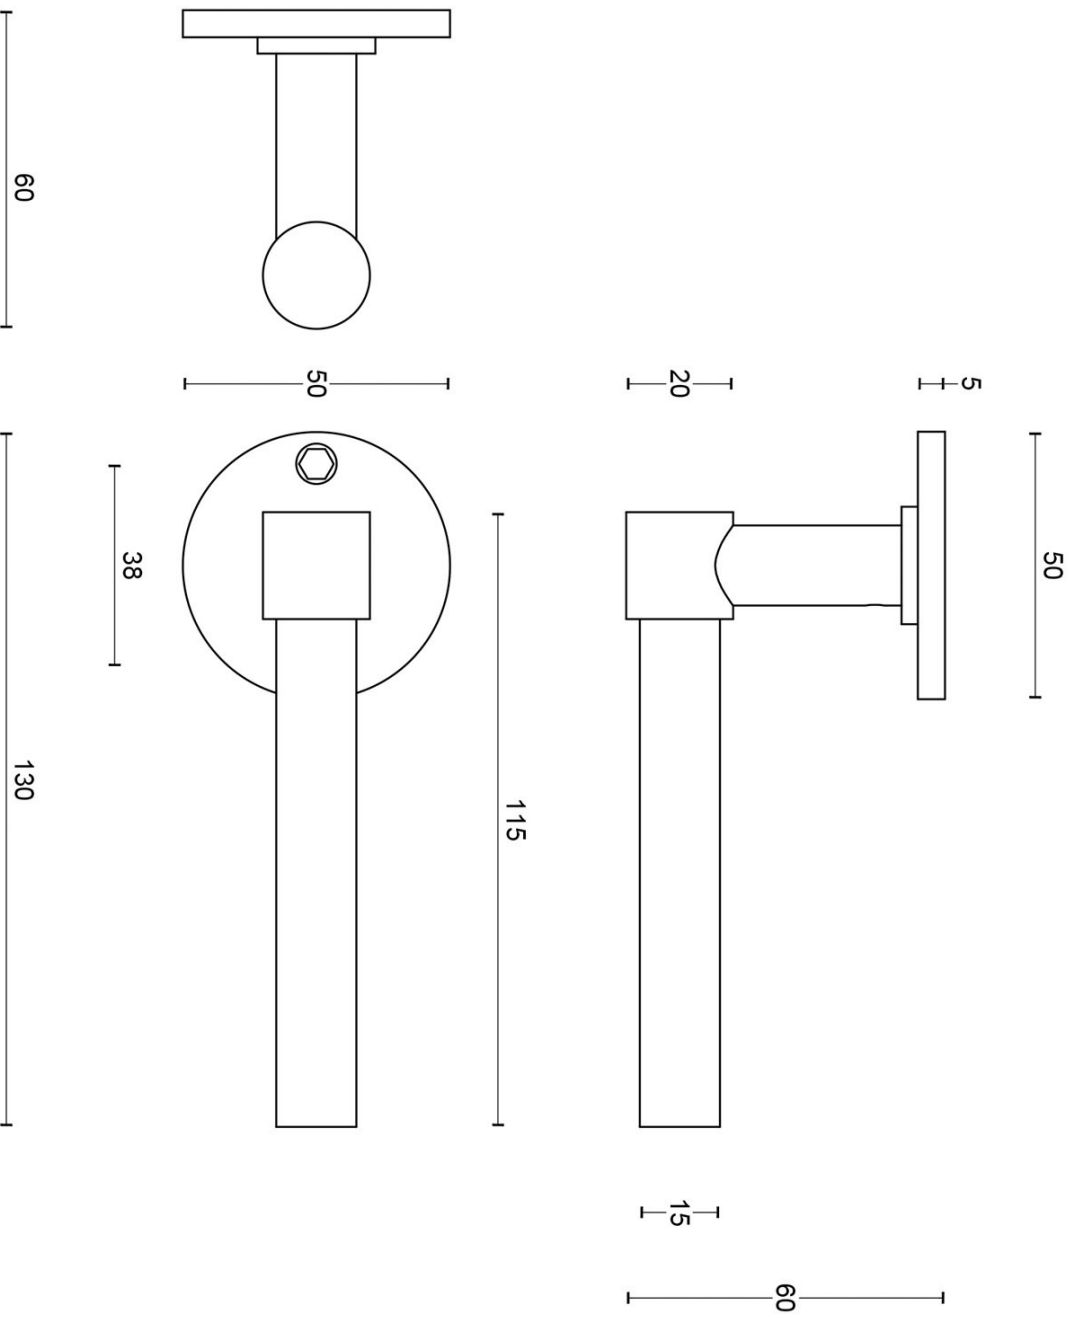

PBL15XL/50

solid double sprung door handle on rose

Product information

Code: 2701D012INXX0

Finish: satin stainless steel

UNIT: Pair

Collection: ONE

Designer: Piet Boon

EAN code: 8718009185513

ONE by Piet Boon

The ONE series consists of door, window, and furniture fittings and is complemented by bathroom accessories such as soap dispensers and toilet brush holders, which serve to enrich spaces and create a harmonious whole.

Finishes

- satin stainless steel
- satin black
- bronze
- white
- PVD satin black
- PVD satin gold

PBL15XL/50

solid sprung lever handle attached to rose
stainless steel

FORMANI®		Part number:
Doc no.:	2701D012 PBL15XL 50 V01.dwg	Description:
Drawn by:	Christian Brinbois	PBL15XL/50
Creation date:	25-3-2013	Format:
Formani Holland B.V. · Amerikalaan 55 · 6199 AE Maastricht Airport · tel: +31 (0)43 308 90 00 · www.formani.nl · info@formani.nl		A3