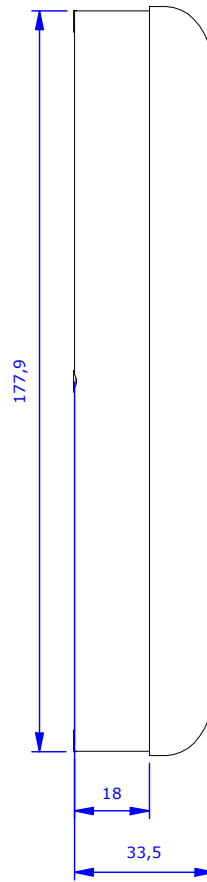

Product sheet

Name	Jules - Flush Pull		
Reference	000629	Project	Jules
Date created	08/02/2023	Weight	Version 0.0

No information contained herein shall be reproduced or communicated in whatever manner to a third party, without a written permission of a legal representative of Vervloet S.A.

STRICTLY CONFIDENTIAL DOCUMENT!

Sign & Date for approval:

All dimensions in mm