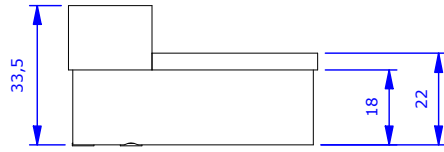

Product sheet

Name	Jules - Flush Pull		
Reference	000629	Project	Jules
Date created	08/02/2023	Weight	Version 0.0

No information contained herein shall be reproduced or communicated in whatever manner to a third party, without a written permission of a legal representative of Vervloet S.A.