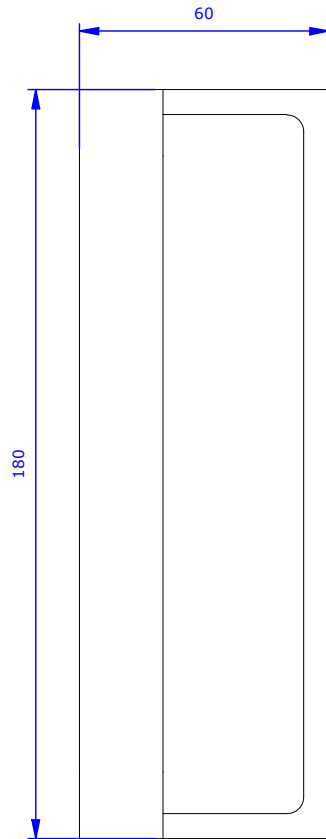

Product sheet

Name	Jules - Flush Pull		
Reference	000629	Project	Jules
Date created	08/02/2023	Weight	Version 0.0

No information contained herein shall be reproduced or communicated in whatever manner to a third party, without a written permission of a legal representative of Vervloet S.A.

STRICTLY CONFIDENTIAL DOCUMENT!

Sign & Date for approval:

All dimensions in mm