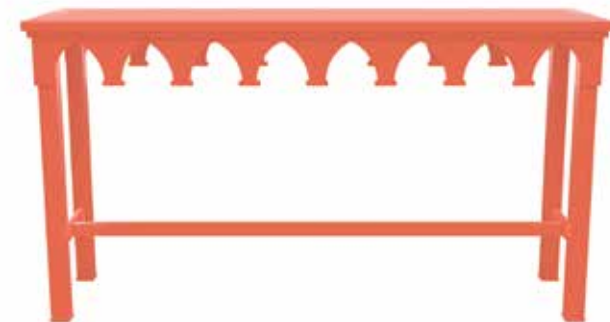

OCEAN DRIVE CONSOLE
60W X 18D X 34H