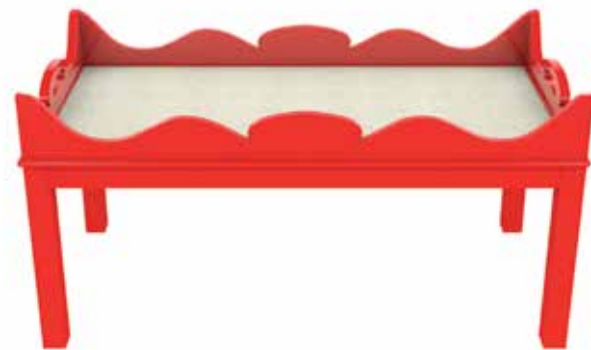

SOUTHPORT COFFEE TABLE  
36W X 36D X 19H

ESSEX COFFEE TABLE  
36W X 36D X 19H

CHATHAM OTTOMAN RAFFIA  
46W X 46D X 18H  
ALSO AVAILABLE IN PRISMA AND COM

GEROME COFFEE TABLE  
47W X 18D X 20H

COTTAGE & COMPANY

CHARLESTON COFFEE TABLE  
40W X 22D X 21.5H

WESTPORT COFFEE TABLE  
48W X 48D X 19H

HOBE SOUND COFFEE TABLE  
AVAILABLE IN 40W X 22D X 21H OR  
36W X 36D X 21H OR 48W X 48D X 21H

HARBOUR ISLAND COFFEE TABLE  
38W X 22D X 18H