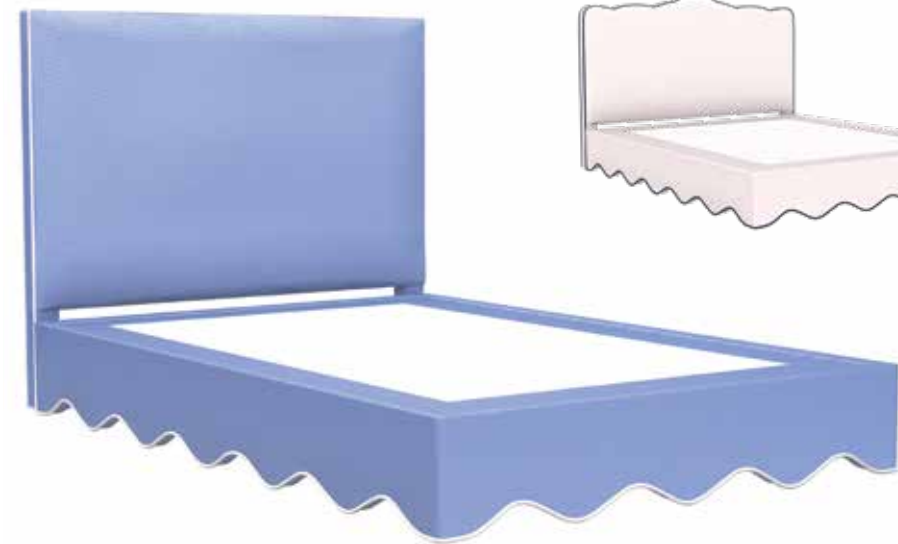

CAPRI BED CLASSIC

CAPRI BED