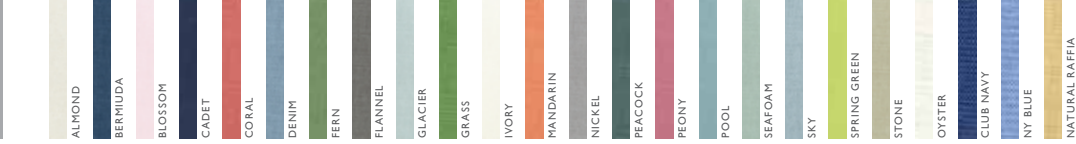

CHATHAM CHAIR
28W X 24D X 31H, 18SH, 19SD
COM AVAILABLE ONLY FOR CUSHIONS