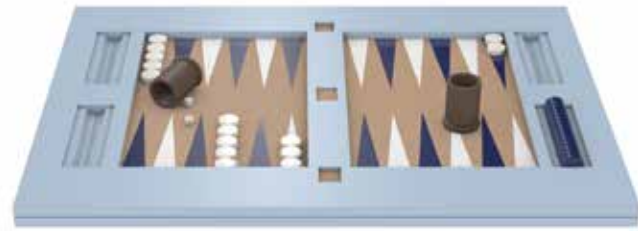

CAPRI VANITY LARGE  
CHOICE OF WIDTH: 39.5", 43.5", 47.5", 51.5"  
X 22D X 32.75H

EASTON VANITY  
CHOICE OF WIDTH: 30", 36", 42"  
X 22D X 32.75H

BACKGAMMON 36 TABLE

36W X 36D X 29.25H  
LUCITE TOP AVAILABLE