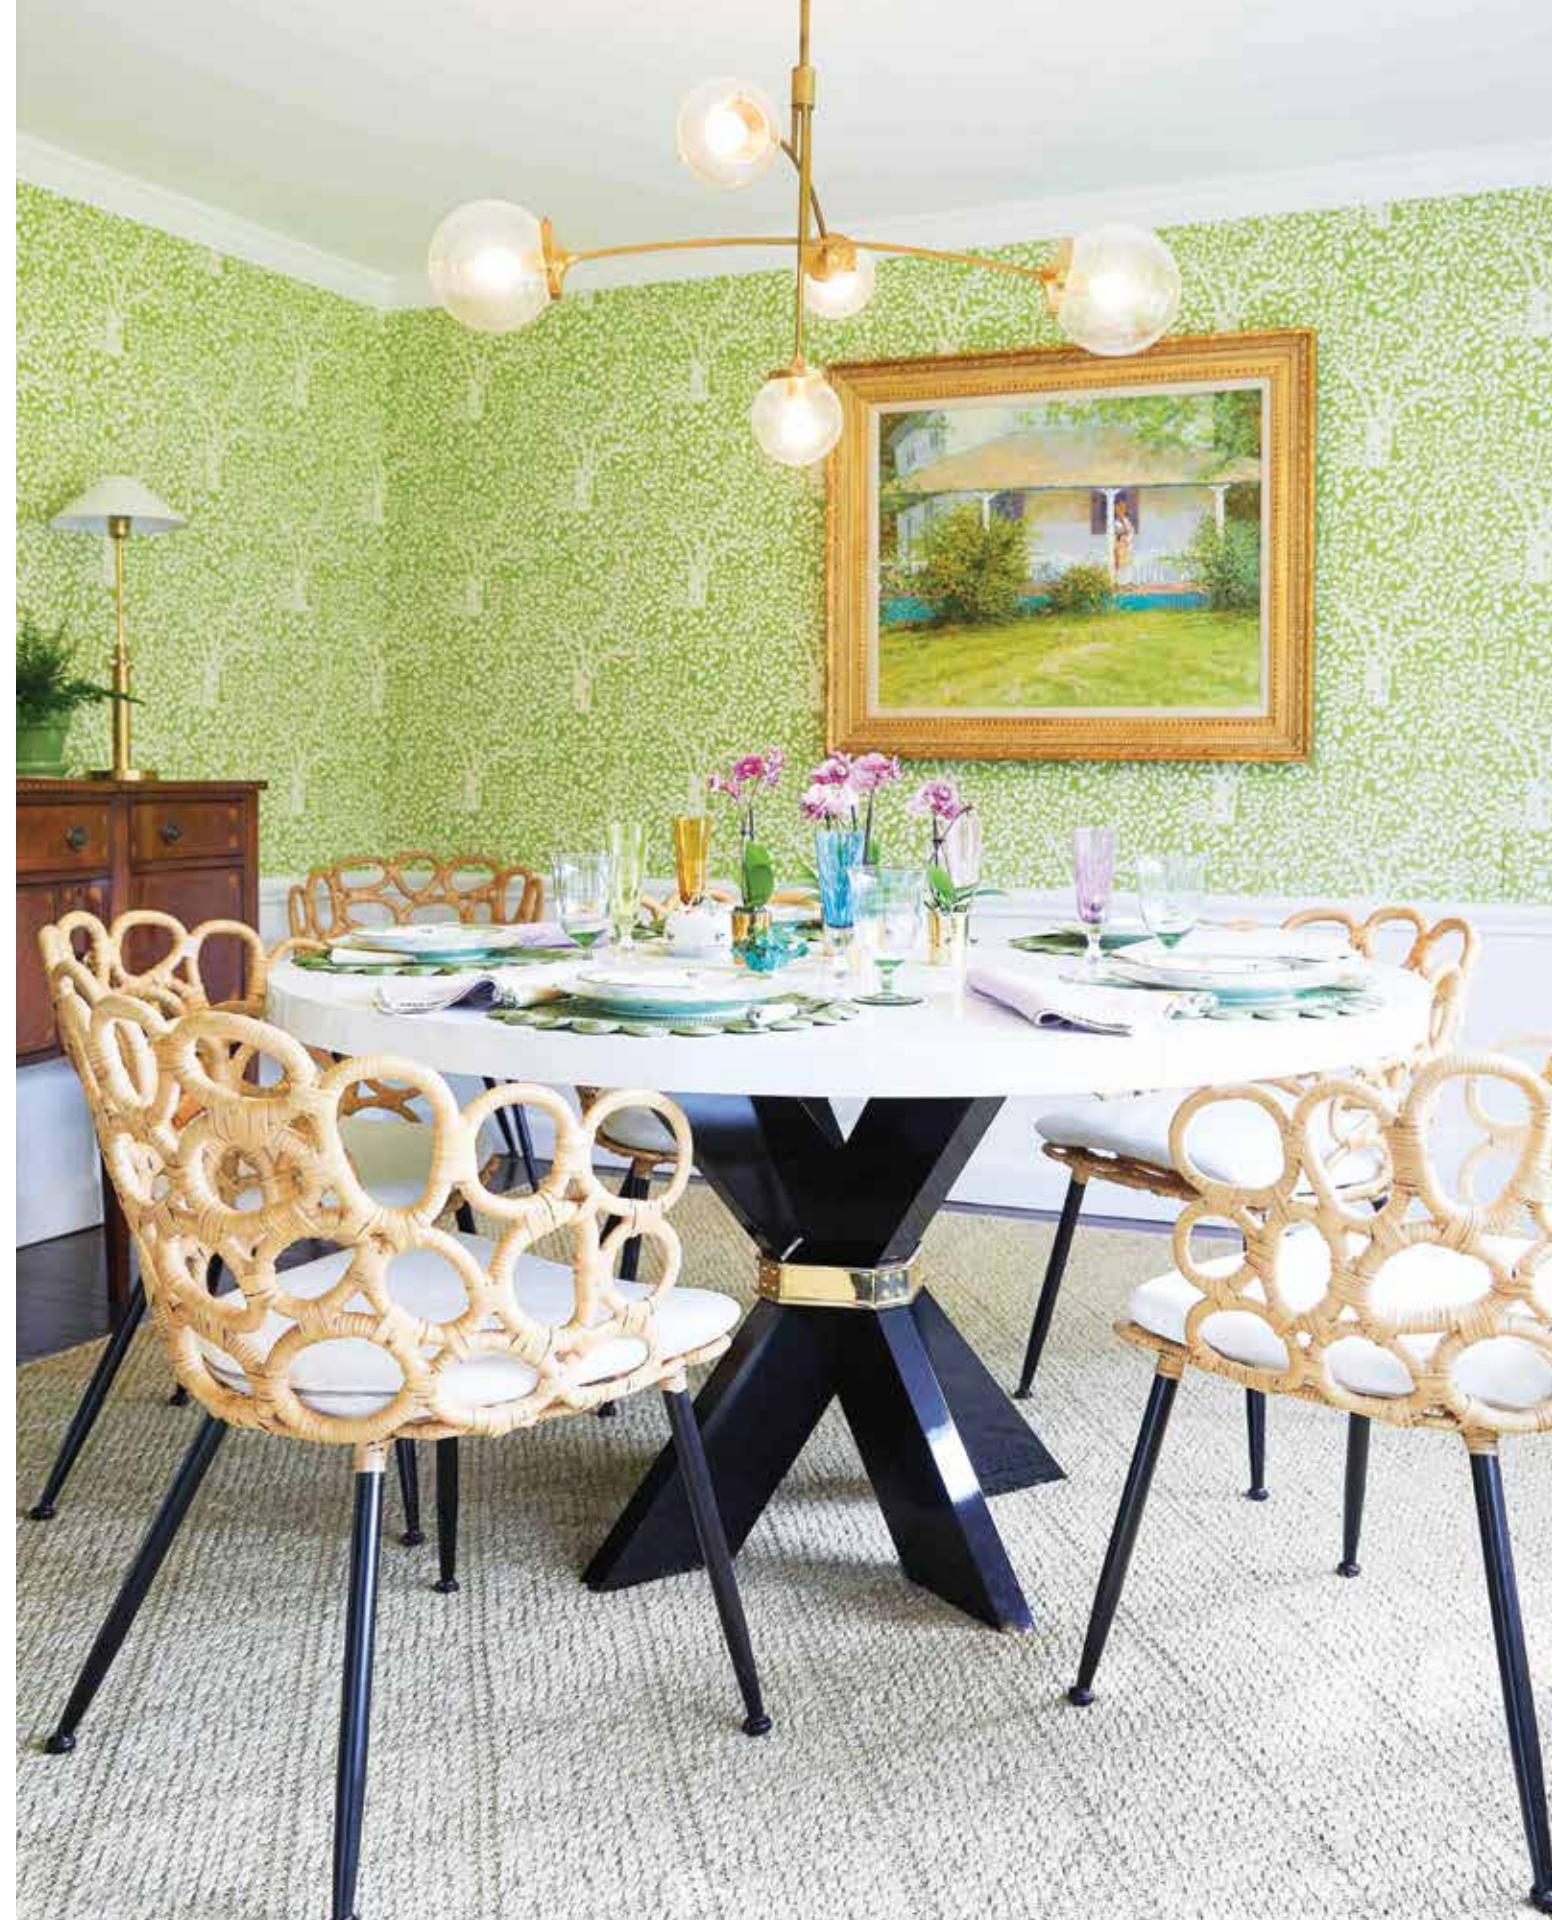

SAVANNAH X TABLE
47" ROUND X 30H | 59" ROUND X 30H
100 SHEEN, SURFACE IN WHITE DOVE ONLY
HARDWARE: BRASS OR POLISHED NICKEL