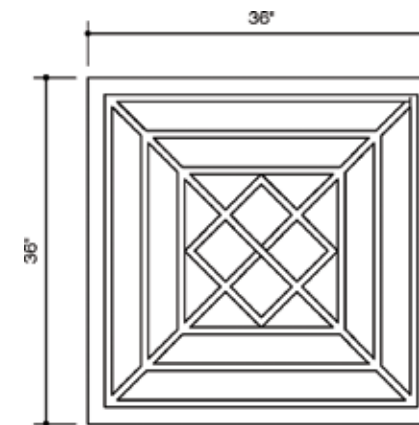

SIZING ADJUSTMENTS
(HEIGHT, WIDTH, LENGTH OF CLASSIC OOMPH DESIGNS)

ADDED DESIGN DETAILS
(EXTRA SHELVING, ADDED DRAWER, CUSTOM SURFACES)

CUSTOM COLOR

CUSTOM UPHOLSTERY

COMPLETELY ORIGINAL DESIGNS

DISCLAIMER: IMAGES REPRODUCED MAY DIFFER IN COLOR OR TONE FROM ACTUAL PRODUCT

NINA CAMPBELL COLORS

VIEW NC PRODUCTS THROUGHOUT CATALOG >