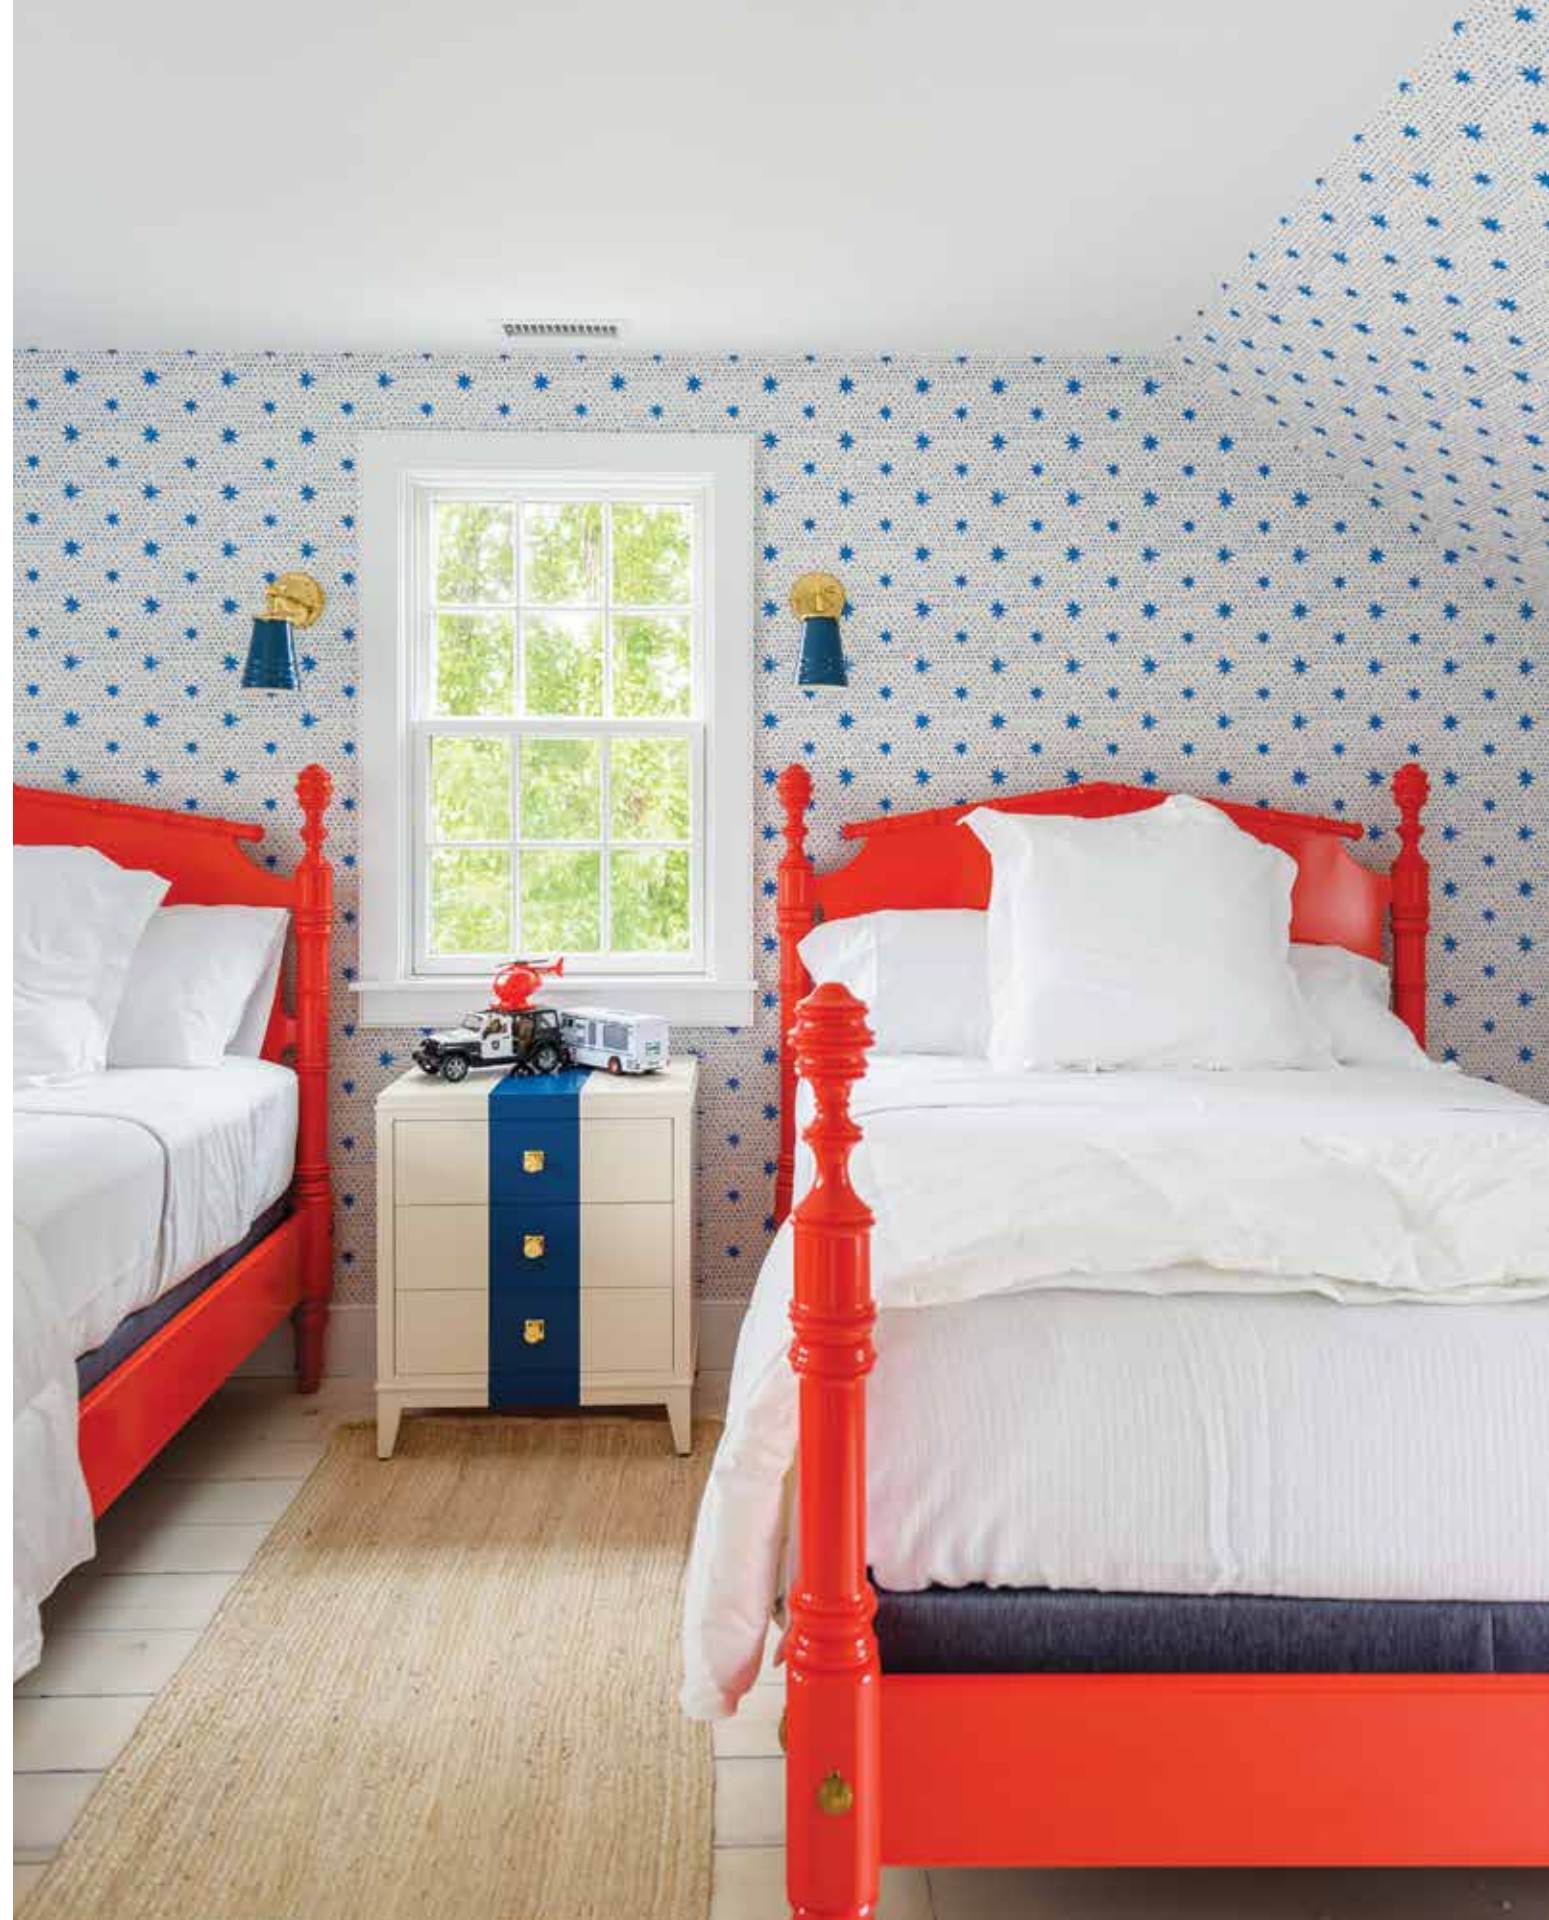

HEADBOARD AVAILABLE IN SCULPTED OR STRAIGHT

### THE WILTON BED

**TWIN**  
 43.5W X 82.25L  
 HEAD POSTS 54H  
 FOOT POSTS 43H

**QUEEN**  
 66W X 87.75L  
 HEAD POSTS 54H  
 FOOT POSTS 43H

**KING**  
 82.5W X 87.75L  
 HEAD POSTS 54H  
 FOOT POSTS 43H

### THE DEERFIELD BED

**TWIN**  
 43.5W X 82.25L X 50H

**QUEEN**  
 65.5W X 87.75L X 50H

**KING**  
 82.5W X 87.75D X 50H

lighting: hanging

SAYBROOK LANTERN & XL  
 LANTERN: 12W X 12D X 23H | XL: 20W X 20D X 36H  
 BRASS/NICKEL | INDOOR/OUTDOOR