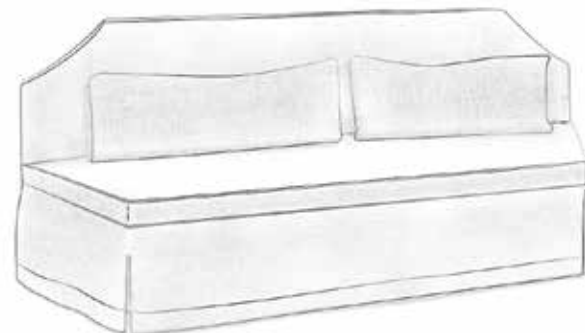

EDGARTOWN SETTEE
84W X 36H X 20SD X 20SH