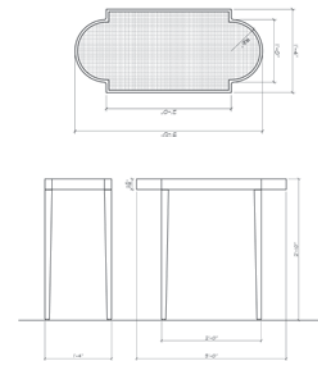

45W X 19D X 43.37H

HARDWARE: BRASS OR POLISHED NICKEL

AMY BERRY

TINI I  
10W X 10D X 20H

TINI II  
18W X 8D X 20H

TINI III  
18.5W X 8.5D X 20H

TINI III BACKPAINTED GLASS  
18.5W X 8.5D X 20H

LEONORA BIRTS INTERIOR DESIGN