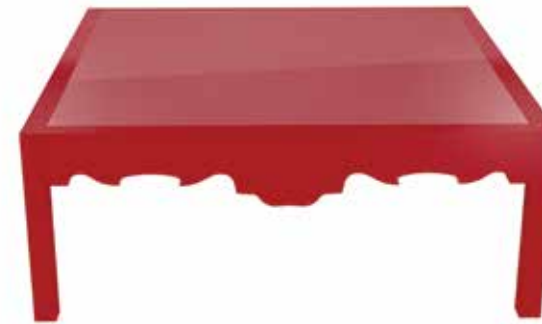

DISCLAIMER: IMAGES REPRODUCED MAY DIFFER IN COLOR OR TONE FROM ACTUAL PRODUCT

**NINA CAMPBELL COLORS**

VIEW NC PRODUCTS THROUGHOUT CATALOG >

FENWICK CHART COFFEE TABLE  
40W X 22D X 19H  
AVAILABLE IN DRIFTWOOD

FENWICK COFFEE TABLE  
40W X 22D X 19H  
AVAILABLE IN DRIFTWOOD

FAIRFIELD COFFEE TABLE  
AVAILABLE IN 36W X 36D X 19H OR 48W X 48D X 19H  
AVAILABLE IN DRIFTWOOD IN THE STANDARD 36" SIZE

CAMERON RUPPERT INTERIORS

CHARLESTON 42 COFFEE TABLE  
42W X 42D X 17H

EDGARTOWN COFFEE TABLE  
42W X 36D X 19H

ROWAYTON COFFEE TABLE  
43W X 30D X 19H

LIQUOR & LACQUER COFFEE TABLE  
48W X 48D X 18.5H

PORTLAND COFFEE TABLE  
AVAILABLE IN 40W X 22D X 17.25H OR  
36W X 36D X 17.25H OR 48W X 48D X 17.25H