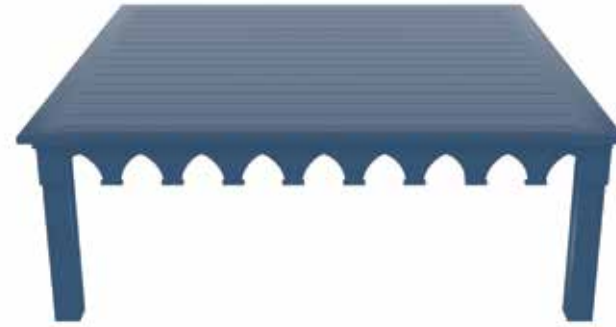

OCEAN DRIVE 42 COFFEE TABLE
42W X 42D X 16H