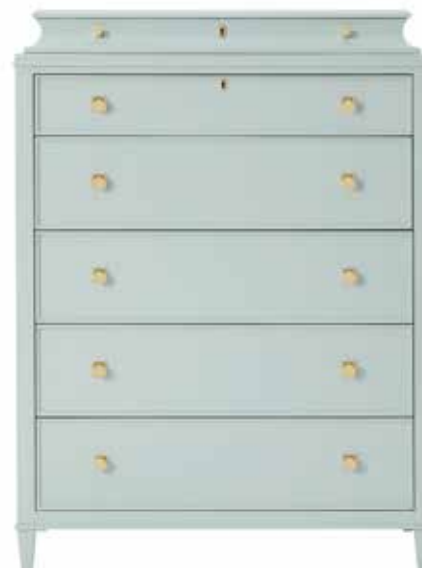

chests

ROWAYTON DOUBLE CHEST  
64W X 20D X 40H  
AVAILABLE IN DENIM

ROWAYTON CHEST WITH DIVIDEND  
40W X 20D X 40.25H  
AVAILABLE IN DENIM

ROWAYTON BACHELOR CHEST  
40W X 20D X 54.25H  
AVAILABLE IN DENIM