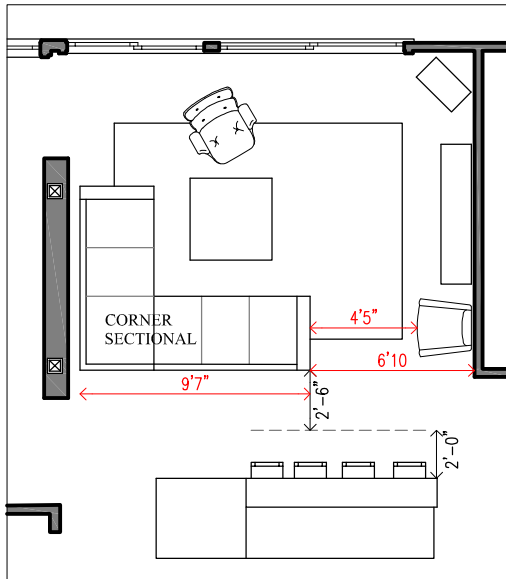

OPTION 1: DEVIN CORNER SECTIONAL, 2x3

OPTION 2: DEVIN CORNER SECTIONAL, 2x2

OPTION 1: DEVIN CORNER SECTIONAL, 2x3 - with dimensions

OPTION 2: DEVIN CORNER SECTIONAL, 2x2 - with dimensions

LIVING ROOM FURNITURE PLAN			SCALE	
			1/8" = 1'-0"	
			DRAWING NO.	1/1