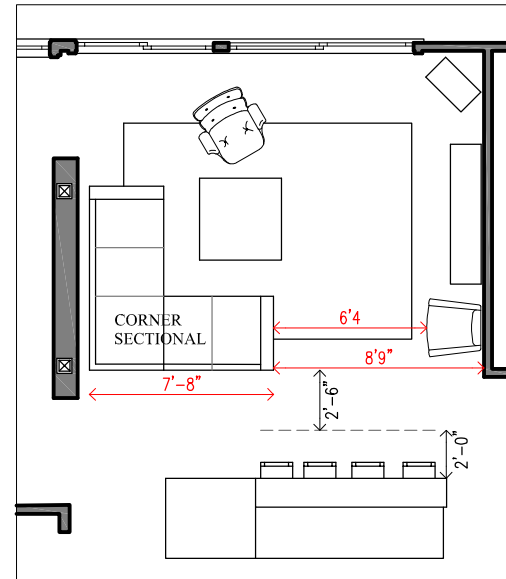

OPTION 1: DEVIN CORNER SECTIONAL, 2x3

OPTION 2: DEVIN CORNER SECTIONAL, 2x2

OPTION 1: DEVIN CORNER SECTIONAL, 2x3 - with dimensions

OPTION 2: DEVIN CORNER SECTIONAL, 2x2 - with dimensions

LIVING ROOM FURNITURE PLAN			SCALE	
			1/8" = 1'-0"	
			DRAWING NO.	1/1