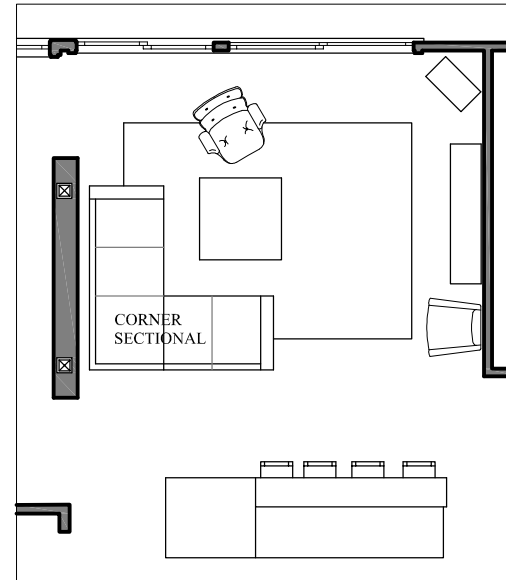

OPTION 1: DEVIN CORNER SECTIONAL, 2x3

OPTION 2: DEVIN CORNER SECTIONAL, 2x2

OPTION 1: DEVIN CORNER SECTIONAL, 2x3 - with dimensions

OPTION 2: DEVIN CORNER SECTIONAL, 2x2 - with dimensions

LIVING ROOM FURNITURE PLAN			SCALE	
			1/8" = 1'-0"	
			DRAWING NO.	1/1