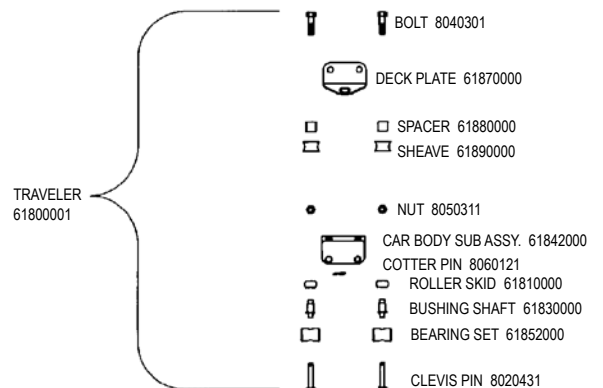

H18 FWD CROSSBAR

CROSSBAR WITH STEP CASTING BLACK 60132010

H18 REAR CROSSBAR

REAR CROSSBAR - EXTRUSION ONLY BLACK 60191211

H18 MAIN TRAVELER CAR

H18 / H18SXRUDDER ASSEMBLY

* = SUB ASSEMBLY PART // INCLUDED WITH CASTING

1986 AND EARLIER
60331010 CONVERSION KIT REQUIRED
INCLUDES: UPPER CASTING ASSEMBLIES, TUBE, END CAP, LOWER CASTING ASSEMBLIES, NUTS, BOLTS, GUDGEONS. FOR BOTH SIDES.

H18 / H18SX TILLER CROSSBAR & EXTENSION