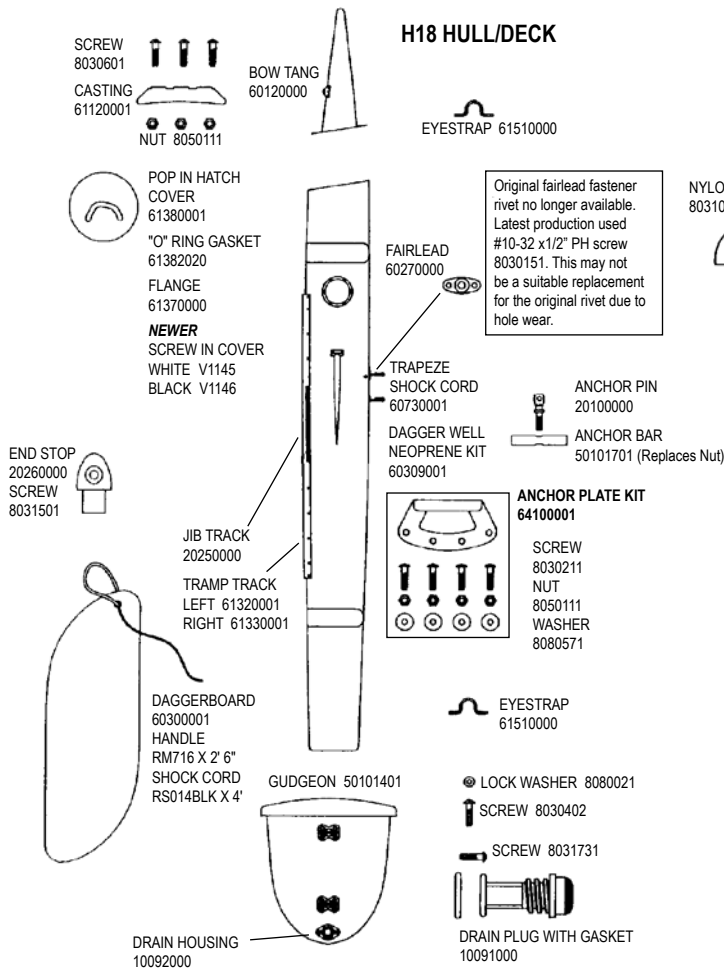

HOBIE 18 / 18 SX

Decals -
 12451130 "Hobie" Red Each
 12451061 "Hobie" Diamond 36" Silver
 12452000 Silver pin stripe (ft)

H18 TRAMPOLINE

COMPLETE TRAMPOLINE 6097XXXX
 (XXXX = Color / See parts list for available options)
 (Does not include lace line)