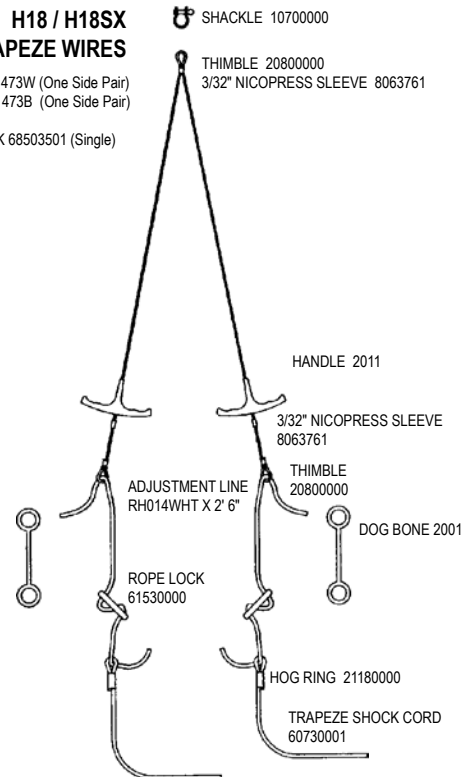

H18 / H18SX FORESTAY & JIB HALYARD

H18 / H18SX ROLLER FURLER

H18 / H18SX SHROUDS & ADJUSTERS

H18 RIVET GUIDE

() Indicates quantity needed to fasten part.

MAST	
HEAD	8010131 (2)
HALYARD HOOK	8011231 (6)
TANG	8010181 (12)
DIAMOND TANG	8010181 (3)
SPREADER TANG	8010181 (8)
COMPRESSION PLATE	8010181 (4)
GOOSENECK PLATE	8010181 (4)
GOOSENECK CLEAR	8010131 (2)
GOOSENECK BLOCK	8010131 (2)
BASE	8010131 (2)
(Note: all 8010181 mast rivets require 08011291 rivet caps)	
REAR CROSSBAR	
CORNER CASTING	8011231 (6)
INBOARD SUPPORT	8010131 (2)
SWIVEL JAMMER	8010201 (1)
	8031501 (2)
	8031231 (1)
	8080011 (1)
	8050801 (1)
DEAD EYE	8010181 (4)

HULL	
TRAMPOLINE TRACK	8010121 (9)
(backup washers required on above, 8080551)	
ACCESS PORT FLANGE	8010141 (12)
EYE STRAP	8010131 (2)

BOOM	
END CAP	8010131 (2)

FRONT CROSSBAR	
MAST STEP	8010131 (4)
INBOARD SUPPORT	8010131 (2)
JAM CLEAT	8010181 (2)

H18 / H18SX TRAPEZE WIRES

H18 / H18SX BRIDLES

H18 MAIN SAIL & BATTENS

H18 60991XXX / H18SX 68991XXX
SEE NUMERICAL SECTION

HOBIE 18		HOBIE 18SX	
BATTEN #10	24 1/8"	BATTEN #9	28 1/2"
BATTEN #9	39 1/16"	BATTEN #8	46 1/8"
BATTEN #8	56 5/16"	BATTEN #7	67 7/8"
BATTEN #7	68 13/16"	BATTEN #6	83 5/16"
BATTEN #6	79 5/16"	BATTEN #5	93 7/8"
BATTEN #5	87 5/16"	BATTEN #4	100 9/16"
BATTEN #4	93 7/8"	BATTEN #3	103 3/4"
BATTEN #3	97 5/16"	BATTEN #2	104 11/16"
BATTEN #2	101 5/16"	BATTEN #1	102 11/16"
BATTEN #1	101 5/16"		

(FOR INDIVIDUAL BATTENS SEE UNIVERSAL BATTENS PAGE)

LEECH BATTEN TIP
11323000

LUFF TIP
11322011

BATTEN TIE LINE
RH112WHT X 18"

① 14" SAIL NUMBERS

	BLACK	WHITE
#1	12710030	12710000
#2	12720030	12720000
#3	12730030	12730000
#4	12740030	12740000
#5	12750030	12750000
#6&9	12760030	12760000
#7	12770030	12770000
#8	12780030	12780000
#0	12700030	12700000