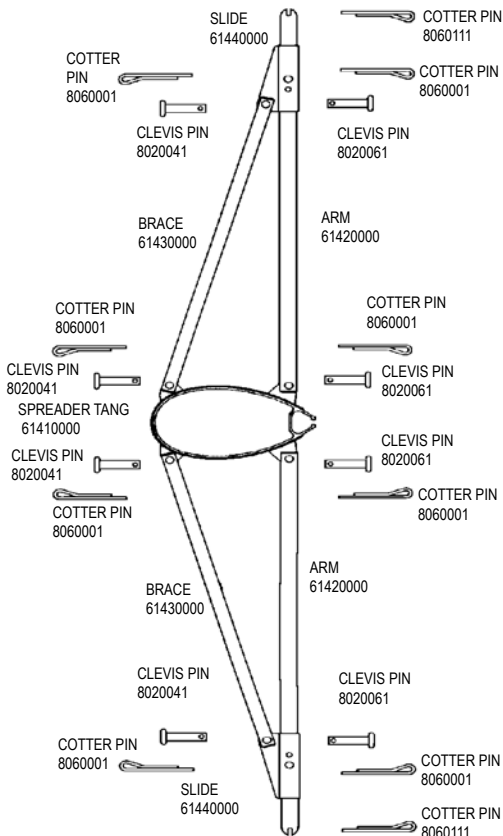

H18 / H18SX SPREADERS