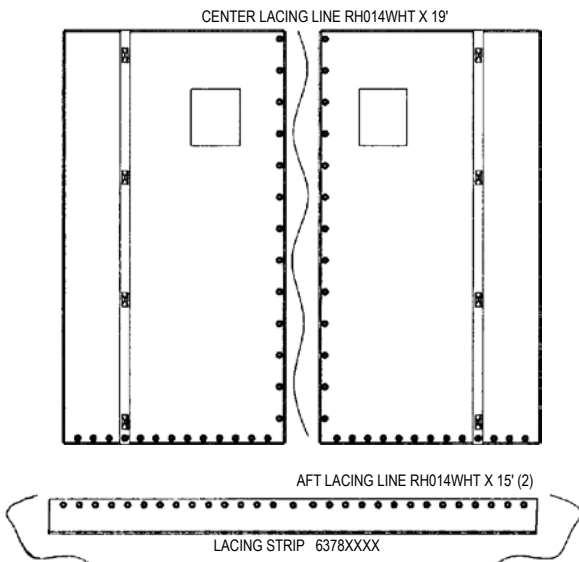

HOBIE 18 / 18 SX

Decals -
 12451130 "Hobie" Red Each
 12451061 "Hobie" Diamond 36" Silver
 12452000 Silver pin stripe (ft)

H18 TRAMPOLINE

COMPLETE TRAMPOLINE 6097XXXX
 (XXXX = Color / See parts list for available options)
 (Does not include lace line)

H18 FWD CROSSBAR

CROSSBAR WITH STEP CASTING BLACK 60132010

H18 REAR CROSSBAR

REAR CROSSBAR - EXTRUSION ONLY BLACK 60191211

H18 MAIN TRAVELER CAR

H18 / H18SXRUDDER ASSEMBLY

* = SUB ASSEMBLY PART // INCLUDED WITH CASTING

1986 AND EARLIER
60331010 CONVERSION KIT REQUIRED
INCLUDES: UPPER CASTING ASSEMBLIES, TUBE, END CAP, LOWER CASTING ASSEMBLIES, NUTS, BOLTS, GUDGEONS. FOR BOTH SIDES.

H18 / H18SX TILLER CROSSBAR & EXTENSION