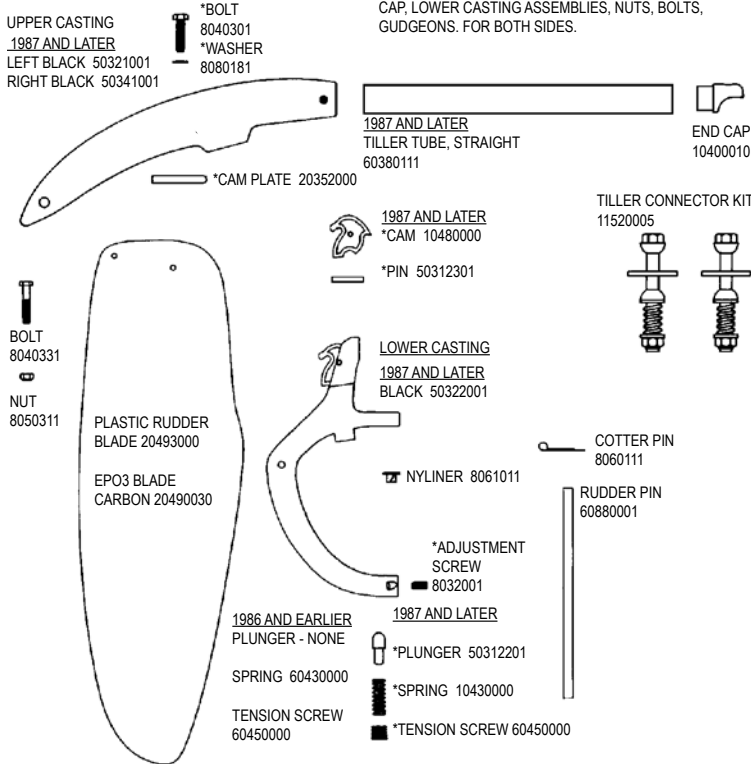

HOBIE 18 / 18 SX

Decals -
 12451130 "Hobie" Red Each
 12451061 "Hobie" Diamond 36" Silver
 12452000 Silver pin stripe (ft)

H18 TRAMPOLINE

COMPLETE TRAMPOLINE 6097XXXX
 (XXXX = Color / See parts list for available options)
 (Does not include lace line)

H18 FWD CROSSBAR

CROSSBAR WITH STEP CASTING BLACK 60132010

H18 REAR CROSSBAR

REAR CROSSBAR - EXTRUSION ONLY BLACK 60191211

H18 MAIN TRAVELER CAR

H18 / H18SXRUDDER ASSEMBLY

* = SUB ASSEMBLY PART // INCLUDED WITH CASTING

1986 AND EARLIER
60331010 CONVERSION KIT REQUIRED
INCLUDES: UPPER CASTING ASSEMBLIES, TUBE, END CAP, LOWER CASTING ASSEMBLIES, NUTS, BOLTS, GUDGEONS. FOR BOTH SIDES.

H18 / H18SX TILLER CROSSBAR & EXTENSION