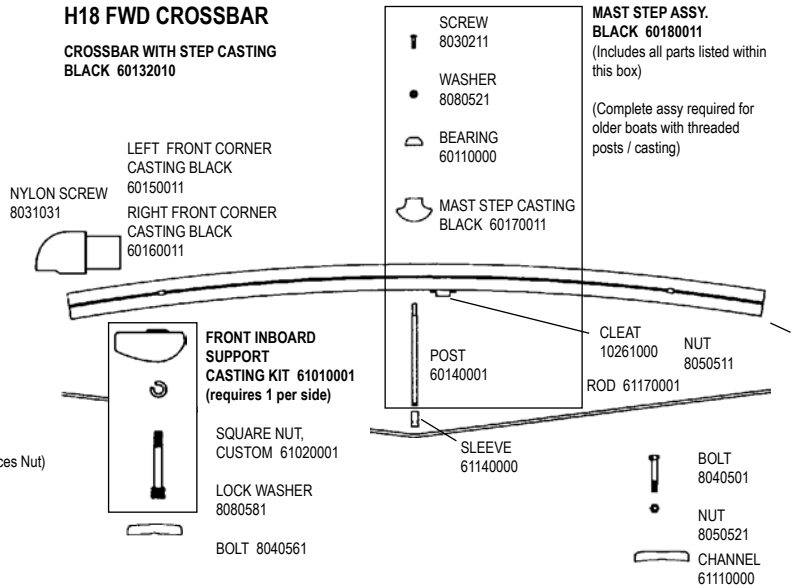

HOBIE 18 / 18 SX

Decals -
 12451130 "Hobie" Red Each
 12451061 "Hobie" Diamond 36" Silver
 12452000 Silver pin stripe (ft)

H18 TRAMPOLINE

COMPLETE TRAMPOLINE 6097XXXX
 (XXXX = Color / See parts list for available options)
 (Does not include lace line)

H18 FWD CROSSBAR

CROSSBAR WITH STEP CASTING BLACK 60132010

H18 REAR CROSSBAR

REAR CROSSBAR - EXTRUSION ONLY BLACK 60191211

H18 MAIN TRAVELER CAR

H18 / H18SXRUDDER ASSEMBLY

* = SUB ASSEMBLY PART // INCLUDED WITH CASTING