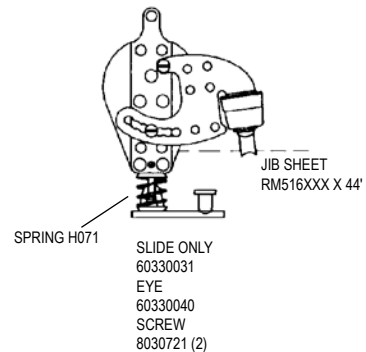

CLEVIS PIN 8020381
COTTER PIN 8060101
SHEAVE 60620000

CLEVIS PIN 8020391
RING 20860000

BEARING PIN 60250000
BEARING 60240000

OUTHHAUL
LINE RH316WHT X 7'
SHEAVE 60620000
PIN 8010151

OUTHHAUL SHOCK CORD
RS014BLK X 7'

JIB SHEET BLOCK
HARKEN 60330041

JIB SHEET
RM516XXX X 44'

SPRING H071

SLIDE ONLY
60330031
EYE
60330040
SCREW
8030721 (2)

H18 BLOCK SET WITH LINE

HARKEN
H001

HARKEN
H002

HARKEN
H001