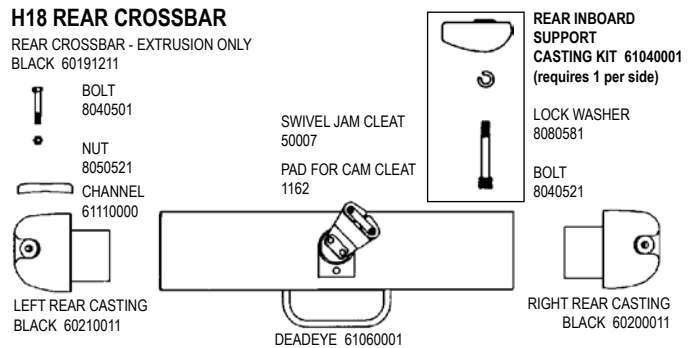

HOBIE 18 / 18 SX

Decals -
 12451130 "Hobie" Red Each
 12451061 "Hobie" Diamond 36" Silver
 12452000 Silver pin stripe (ft)

H18 TRAMPOLINE

COMPLETE TRAMPOLINE 6097XXXX
 (XXXX = Color / See parts list for available options)
 (Does not include lace line)

H18 FWD CROSSBAR

CROSSBAR WITH STEP CASTING BLACK 60132010

H18 REAR CROSSBAR

REAR CROSSBAR - EXTRUSION ONLY BLACK 60191211

H18 MAIN TRAVELER CAR

H18 / H18SXRUDDER ASSEMBLY

* = SUB ASSEMBLY PART // INCLUDED WITH CASTING