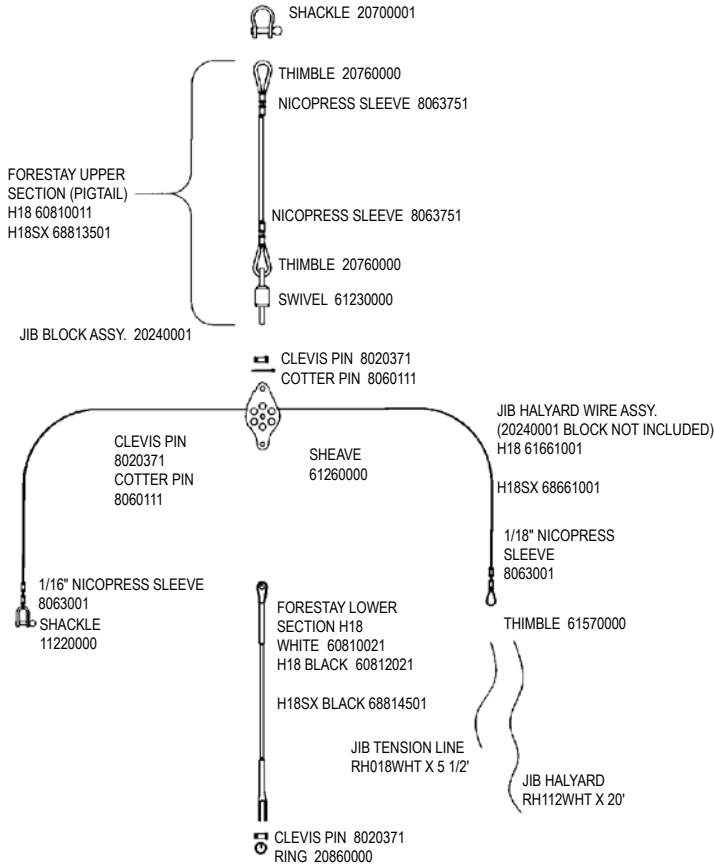

H18 / H18SX MAST

18 MAST ASSY. BLACK 60611001
18SX MAST ASSY. BLACK 68581000

COMPTIP ASSEMBLY 60611100

H18 / H18SX DIAMOND WIRES

18 DIAMOND WIRE 61750001
18SX DIAMOND WIRE 68750001

H18 / H18SX SPREADERS

H18 / H18SX ROTATION ARM

H18 / H18SX FORESTAY & JIB HALYARD

H18 / H18SX ROLLER FURLER

H18 / H18SX SHROUDS & ADJUSTERS

H18 RIVET GUIDE

() Indicates quantity needed to fasten part.

MAST	
HEAD	8010131 (2)
HALYARD HOOK	8011231 (6)
TANG	8010181 (12)
DIAMOND TANG	8010181 (3)
SPREADER TANG	8010181 (8)
COMPRESSION PLATE	8010181 (4)
GOOSENECK PLATE	8010181 (4)
GOOSENECK CLEAR	8010131 (2)
GOOSENECK BLOCK	8010131 (2)
BASE	8010131 (2)
(Note: all 8010181 mast rivets require 08011291 rivet caps)	
REAR CROSSBAR	
CORNER CASTING	8011231 (6)
INBOARD SUPPORT	8010131 (2)
SWIVEL JAMMER	8010201 (1)
	8031501 (2)
	8031231 (1)
	8080011 (1)
	8050801 (1)
DEAD EYE	8010181 (4)

(FOR INDIVIDUAL BATTENS SEE UNIVERSAL BATTENS PAGE)

LEECH BATTEN TIP
11323000

LUFF TIP
11322011

BATTEN TIE LINE
RH112WHT X 18"

① 14" SAIL NUMBERS

	BLACK	WHITE
#1	12710030	12710000
#2	12720030	12720000
#3	12730030	12730000
#4	12740030	12740000
#5	12750030	12750000
#6&9	12760030	12760000
#7	12770030	12770000
#8	12780030	12780000
#0	12700030	12700000