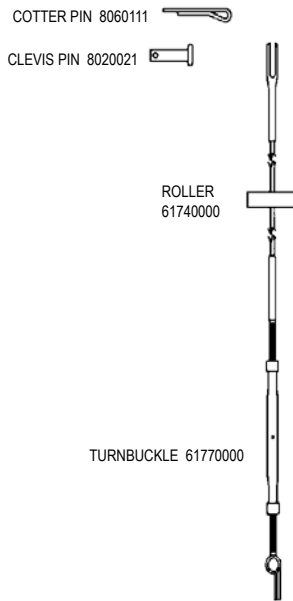

H18 / H18SX DIAMOND WIRES

18 DIAMOND WIRE 61750001
18SX DIAMOND WIRE 68750001