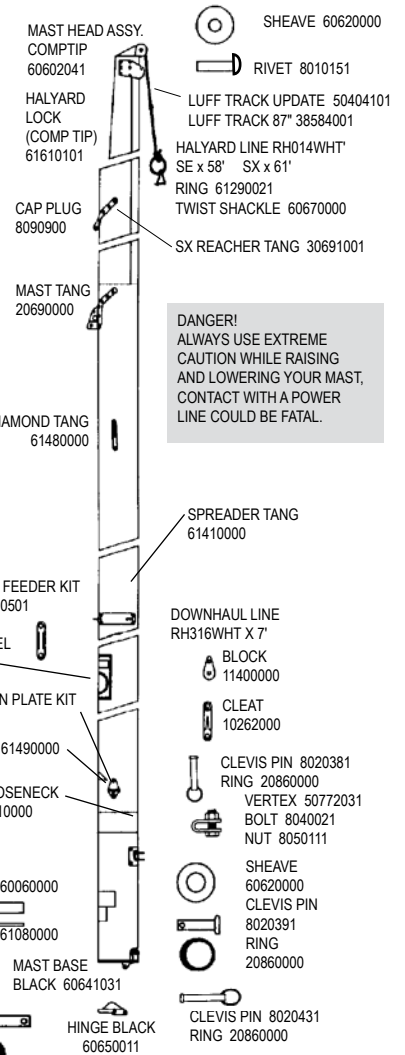

H18 / H18SX MAST

18 MAST ASSY. BLACK 60611001
18SX MAST ASSY. BLACK 68581000

COMPTIP ASSEMBLY 60611100