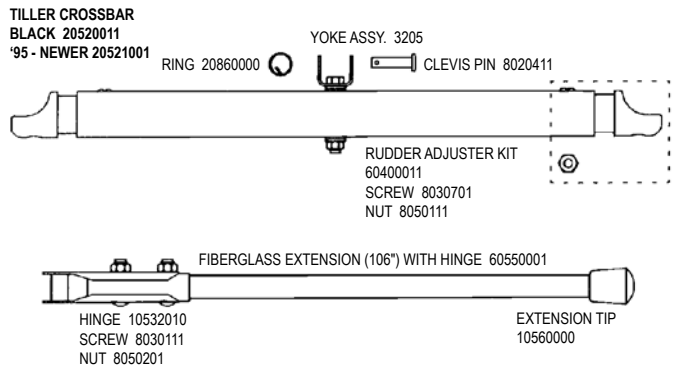

H18 FWD CROSSBAR

CROSSBAR WITH STEP CASTING BLACK 60132010

H18 REAR CROSSBAR

REAR CROSSBAR - EXTRUSION ONLY BLACK 60191211

H18 MAIN TRAVELER CAR

H18 / H18SXRUDDER ASSEMBLY

* = SUB ASSEMBLY PART // INCLUDED WITH CASTING

1986 AND EARLIER
60331010 CONVERSION KIT REQUIRED
INCLUDES: UPPER CASTING ASSEMBLIES, TUBE, END CAP, LOWER CASTING ASSEMBLIES, NUTS, BOLTS, GUDGEONS. FOR BOTH SIDES.

H18 / H18SX TILLER CROSSBAR & EXTENSION