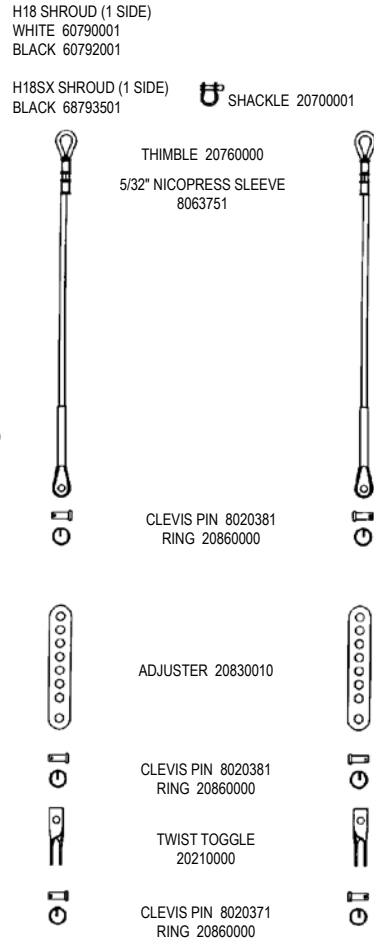

HOBIE 18 / 18 SX

Decals -
 12451130 "Hobie" Red Each
 12451061 "Hobie" Diamond 36" Silver
 12452000 Silver pin stripe (ft)

H18 TRAMPOLINE

COMPLETE TRAMPOLINE 6097XXXX
 (XXXX = Color / See parts list for available options)
 (Does not include lace line)

1986 AND EARLIER
60331010 CONVERSION KIT REQUIRED
INCLUDES: UPPER CASTING ASSEMBLIES, TUBE, END CAP, LOWER CASTING ASSEMBLIES, NUTS, BOLTS, GUDGEONS. FOR BOTH SIDES.

H18 / H18SX TILLER CROSSBAR & EXTENSION

H18 / H18SX MAST

18 MAST ASSY. BLACK 60611001
18SX MAST ASSY. BLACK 68581000

COMPTIP ASSEMBLY 60611100

H18 / H18SX DIAMOND WIRES

18 DIAMOND WIRE 61750001
18SX DIAMOND WIRE 68750001

H18 / H18SX SPREADERS

H18 / H18SX ROTATION ARM

H18 / H18SX FORESTAY & JIB HALYARD

H18 / H18SX ROLLER FURLER

H18 / H18SX SHROUDS & ADJUSTERS

H18 RIVET GUIDE

() Indicates quantity needed to fasten part.

MAST	
HEAD	8010131 (2)
HALYARD HOOK	8011231 (6)
TANG	8010181 (12)
DIAMOND TANG	8010181 (3)
SPREADER TANG	8010181 (8)
COMPRESSION PLATE	8010181 (4)
GOOSENECK PLATE	8010181 (4)
GOOSENECK CLEAR	8010131 (2)
GOOSENECK BLOCK	8010131 (2)
BASE	8010131 (2)
(Note: all 8010181 mast rivets require 08011291 rivet caps)	
REAR CROSSBAR	
CORNER CASTING	8011231 (6)
INBOARD SUPPORT	8010131 (2)
SWIVEL JAMMER	8010201 (1)
	8031501 (2)
	8031231 (1)
	8080011 (1)
	8050801 (1)
DEAD EYE	8010181 (4)