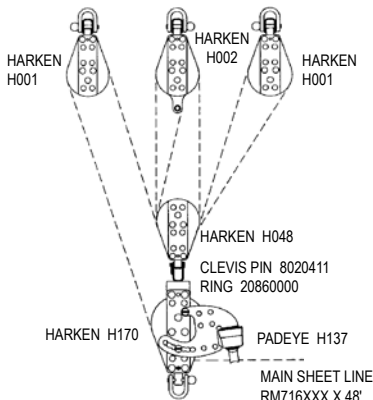

CLEVIS PIN 8020381
COTTER PIN 8060101
SHEAVE 60620000

CLEVIS PIN 8020391
RING 20860000

BEARING PIN 60250000
BEARING 60240000

OUTHHAUL
LINE RH316WHT X 7'
SHEAVE 60620000
PIN 8010151

OUTHHAUL SHOCK CORD
RS014BLK X 7'

JIB SHEET BLOCK
HARKEN 60330041

JIB SHEET
RM516XXX X 44'

SPRING H071

SLIDE ONLY
60330031
EYE
60330040
SCREW
8030721 (2)

H18 BLOCK SET WITH LINE

HARKEN
H001

HARKEN
H002

HARKEN
H001

HARKEN H048

CLEVIS PIN 8020411
RING 20860000

HARKEN H170

PADEYE H137

MAIN SHEET LINE
RM716XXX X 48'

WING TRAMP SET BLACK 68040255
(does not include lace line)