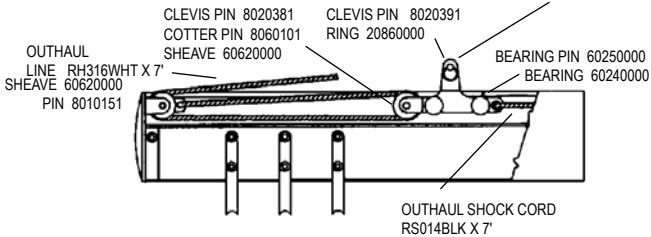

BOOM CAP DRILLED
BLACK 60751010

BOOM PIN 10772010
ROLL PIN 50502201

H18 / H18SX BOOM

BOOM ASSEMBLY BLACK
60720011

BOOM CAP AFT
BLACK 60760011

BLOCK HANGER
10760000

OUTHHAUL CAR ASSY 60220001 (OUTHHAUL AND SHOCK CORD NOT INCLUDED)