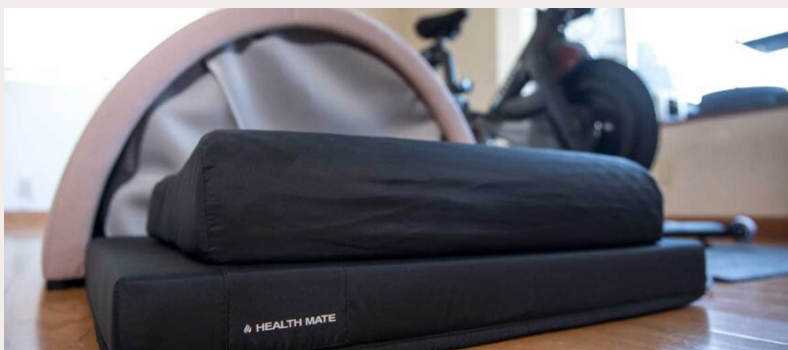

Essential Comfort

HEALTH MATE SAUNA

The Essential Comfort, Health Mate's revolutionary Dome Sauna, is designed for a single user to enjoy the full benefits of infrared heating anywhere there's space to lay down. Perfect for apartment living, at-home gyms, or even yoga studios, this high-impact, small footprint sauna can collapse to half its size for easy storage. It features low-EMF from 7 total heat pads that connect to 2 heat sources, and a separate controller for time and temp, along with comfortable, contoured cushioned padding and a memory foam head rest, all at an affordable price. Experience why Health Mate is the industry leader when it comes to infrared saunas.

Dimensions

adjustable up to
69"(175cm)
28"(71cm)
18"(46cm)

Capacity

1 Person