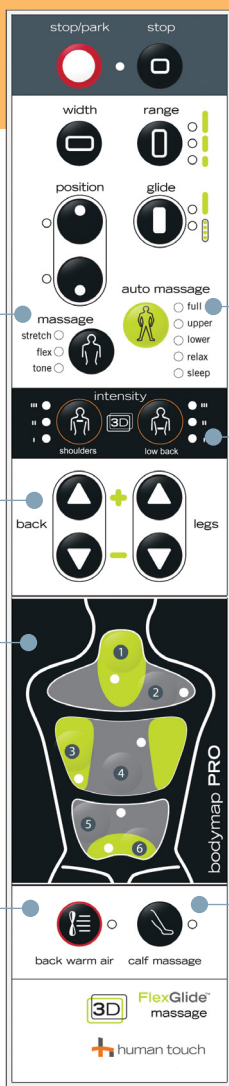

Exclusive

BodyMap PRO

Simply press where you want to feel better, then sit back and let the chair do the rest!

Patented warm air technology.