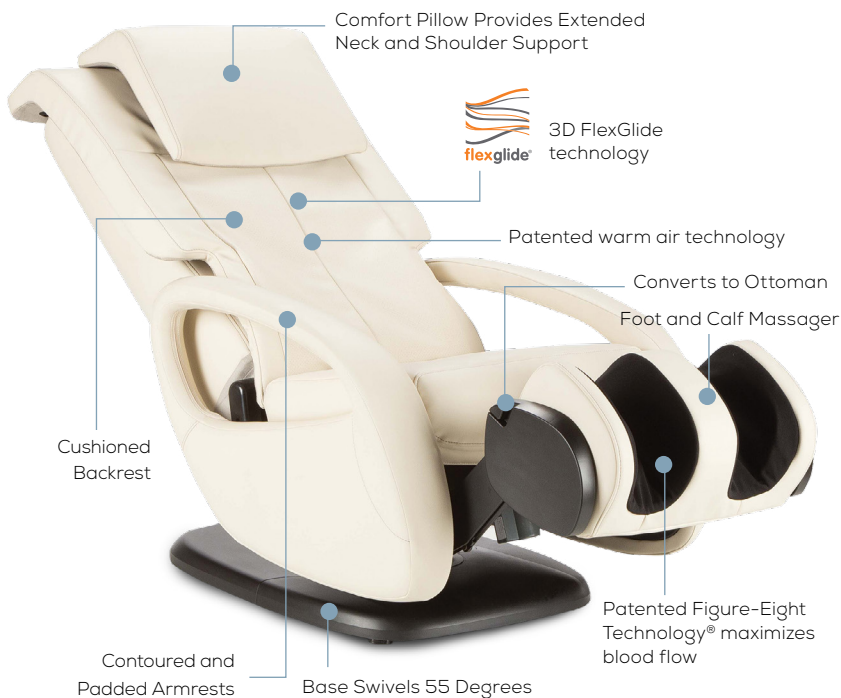

Swivel. It will change your view on relaxation.

Soothe yourself: Mind, Soul, and WholeBody[®]. Surrender every muscle in your back, neck, and shoulders into relaxation with the FlexGlide 3D orbital massage technology to deliver soothing comfort just like a warm oil massage. The Human Touch[®] WholeBody 7.1 also features patented warm air technology to provide additional relief of muscle tension, and BodyMap PRO[®] so you can pinpoint where you want to feel better.

WholeBody 7.1

RECLINE | MASSAGE | SWIVEL

A GREAT FULL-BODY MASSAGE. PERIOD.

1 SIT BACK and RELAX!

Recline back, elevate your legs - now you are in a perfect ergonomic position for maximum comfort.

2 PICK a Massage Technique.

CirQlation® Technology massages the calves in an upward, wave-like motion, forcing blood toward the body's core. Conveniently rotate to use as a comfortable ottoman.

Take Control

Targeted Muscle Benefits

The immersive experience provides deep healing at a core level.

Dual-Motors

Allows for independent back and leg rest adjustment.

Exclusive

BodyMap PRO

Simply press where you want to feel better, then sit back and let the chair do the rest!