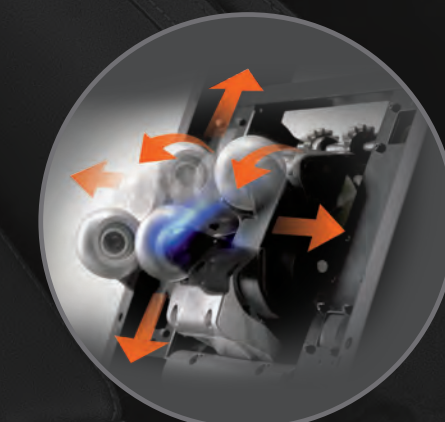

## S- AND L-TRACK SYSTEM

**Advanced Multi-Dimensional Massage Technology.** While the **L-Track** extends high-performance coverage from your neck and shoulders all the way down to your glutes and thighs, the **S-Track** closely follows the curvature of the spine. The result is a massage that is designed to move with the natural curves of your body for optimal results.

S- and L-Track

Pause massage functions

Toggle heat on and off

Adjust volume

Rotate for stepped incline or recline

Quick press for easy power on and to launch the default auto program

## 4D MASSAGE PROGRAMS

While 3D programs add depth, 4D programs take massage one step further to include the dimension of **variable speed**. Massage strokes speed up and slow down mid-stroke, just like the hands of a professional massage therapist, for the most realistic massage yet!