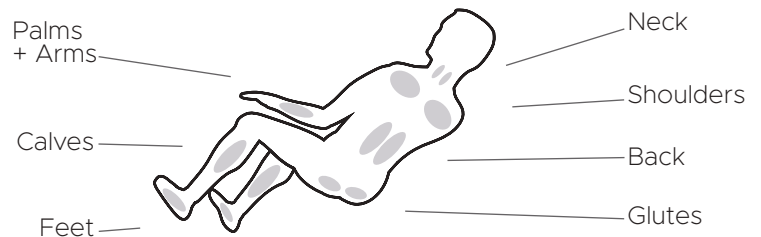

## Features

- Full feature 4 node massage robot performs, kneading, tapping, kneading with tapping, shiatsu and knocking.
- 8 fully automatic programs, plus separate quick Demo Massage program.
- Full manual control including air intensity, Foot roller on/off and targeted zone massage mapping.
- One touch Zero Gravity mode to relieve spinal pressure.
- Lumbar heat to warm up muscles for enhanced massage.
- Shiatsu Foot Roller Reflexology to sooth aching feet.

Zero Gravity

Foot Rollers

Heat in Lumbar

## Massage Regions

## Ideal Height & Weight