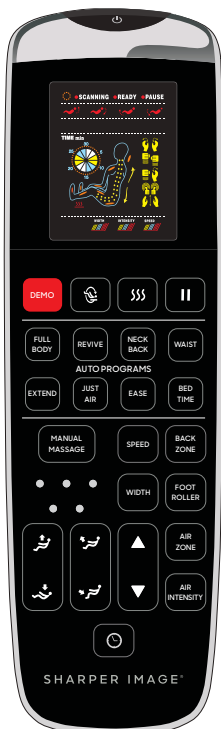

9 Auto Programs

Wired Controller

Back Mechanism	Track Type/Length
2D	L Track / 43"
Airbags/Cells	Recline
14 / 24	Zero Gravity 3 levels
Heat Zones	Smart Fit
Lumbar	Smart Body Scan
Zero Wall Clearance	Warranty
2"	3 Year Limited Warranty