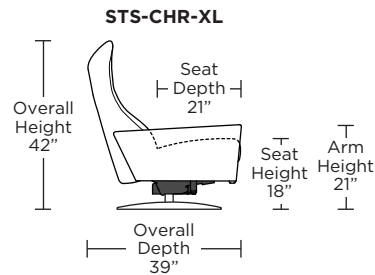

STRATUS

Standard Features:

- Patented weight balanced mechanism
- Monofilament elastic webbing suspension
- Premium high-density, high-resiliency molded foam seat cushion
- Tight back and seat cushion
- Single-needle top-stitch with thick thread
- Manual articulating headrest
- Lifetime warranty on frame and suspension
- Quick-ship delivery
- Ten year warranty on mechanism

Wall Clearance: ST - 14", LG - 16", XL - 18"

Scale: 1/4 inch = 1 foot
All dimensions are approximate and subject to change.
Specify components from the sitting position.

Standard Features:

- Advanced unidirectional suspension system
- Premium high-density, high-resiliency foam seat cushion
- Tight back and seat cushion
- Single-needle top-stitch with thick thread
- Manual articulating headrest
- Lifetime warranty on frame and suspension
- Quick-ship delivery

Please use actual leather, fabric, Crypton®, Sunbrella® and Ultrasuede® swatches when specifying furniture as the colors shown may vary due to the printing process.

Wall Clearance: ST - 16", LG - 17", XL - 18"

Scale: 1/4 inch = 1 foot
All dimensions are approximate and subject to change.
Specify components from the sitting position.