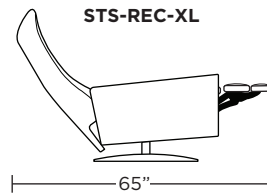

Additional Power Options:

- Motorized recliner with an in-arm control panel that is easy to use and includes a USB charging port
- Motor has a five-year warranty
- Lithium-ion battery pack available
- Battery pack has a one-year warranty