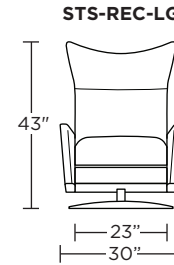

Wall Clearance: ST - 14", LG - 16", XL - 18"

Scale: 1/4 inch = 1 foot
All dimensions are approximate and subject to change.
Specify components from the sitting position.

Standard Features:

- Advanced unidirectional suspension system
- Premium high-density, high-resiliency foam seat cushion
- Tight back and seat cushion
- Single-needle top-stitch with thick thread
- Manual articulating headrest
- Lifetime warranty on frame and suspension
- Quick-ship delivery

Scale: 1/4 inch = 1 foot
All dimensions are approximate and subject to change.
Specify components from the sitting position.