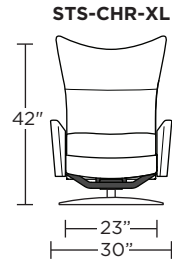

Wall Clearance: ST - 14", LG - 16", XL - 18"

Scale: 1/4 inch = 1 foot
All dimensions are approximate and subject to change.
Specify components from the sitting position.

Standard Features:

- Advanced unidirectional suspension system
- Premium high-density, high-resiliency foam seat cushion
- Tight back and seat cushion
- Single-needle top-stitch with thick thread
- Manual articulating headrest
- Lifetime warranty on frame and suspension
- Quick-ship delivery

Scale: 1/4 inch = 1 foot
All dimensions are approximate and subject to change.
Specify components from the sitting position.