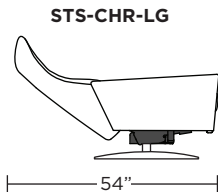

Wall Clearance: ST - 14", LG - 16", XL - 18"

Scale: 1/4 inch = 1 foot
All dimensions are approximate and subject to change.
Specify components from the sitting position.

Standard Features:

- Advanced unidirectional suspension system
- Premium high-density, high-resiliency foam seat cushion
- Tight back and seat cushion
- Single-needle top-stitch with thick thread
- Manual articulating headrest
- Lifetime warranty on frame and suspension
- Quick-ship delivery

Scale: 1/4 inch = 1 foot
All dimensions are approximate and subject to change.
Specify components from the sitting position.