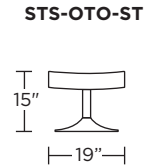

Wall Clearance: ST - 14", LG - 16", XL - 18"

Scale: 1/4 inch = 1 foot
All dimensions are approximate and subject to change.
Specify components from the sitting position.

Standard Features:

- Advanced unidirectional suspension system
- Premium high-density, high-resiliency foam seat cushion
- Tight back and seat cushion
- Single-needle top-stitch with thick thread
- Manual articulating headrest
- Lifetime warranty on frame and suspension
- Quick-ship delivery

Scale: 1/4 inch = 1 foot
All dimensions are approximate and subject to change.
Specify components from the sitting position.