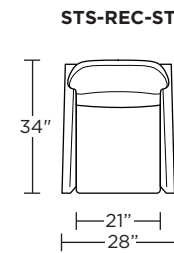

Options:

- Disc base available in Natural Walnut or Brushed Metal
- Four star base available in Antique Brass, Burnished Bronze, Natural Walnut or Polished Nickel