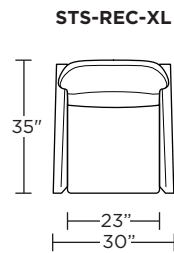

Options:

- Disc base available in Natural Walnut or Brushed Metal
- Four star base available in Antique Brass, Burnished Bronze, Natural Walnut or Polished Nickel