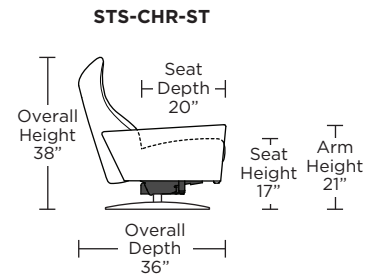

Wall Clearance: ST - 14", LG - 16", XL - 18"

Scale: 1/4 inch = 1 foot
All dimensions are approximate and subject to change.
Specify components from the sitting position.

Standard Features:

- Advanced unidirectional suspension system
- Premium high-density, high-resiliency foam seat cushion
- Tight back and seat cushion
- Single-needle top-stitch with thick thread
- Manual articulating headrest
- Lifetime warranty on frame and suspension
- Quick-ship delivery

Please use actual leather, fabric, Crypton®, Sunbrella® and Ultrasuede® swatches when specifying furniture as the colors shown may vary due to the printing process.

Wall Clearance: ST - 16", LG - 17", XL - 18"

Scale: 1/4 inch = 1 foot
All dimensions are approximate and subject to change.
Specify components from the sitting position.