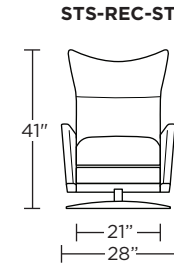

Wall Clearance: ST - 14", LG - 16", XL - 18"

Scale: 1/4 inch = 1 foot
All dimensions are approximate and subject to change.
Specify components from the sitting position.

Standard Features:

- Advanced unidirectional suspension system
- Premium high-density, high-resiliency foam seat cushion
- Tight back and seat cushion
- Single-needle top-stitch with thick thread
- Manual articulating headrest
- Lifetime warranty on frame and suspension
- Quick-ship delivery

Scale: 1/4 inch = 1 foot
All dimensions are approximate and subject to change.
Specify components from the sitting position.