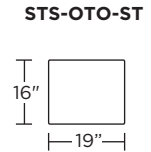

Wall Clearance: ST - 14", LG - 16", XL - 18"

Scale: 1/4 inch = 1 foot
All dimensions are approximate and subject to change.
Specify components from the sitting position.

Standard Features:

- Advanced unidirectional suspension system
- Premium high-density, high-resiliency foam seat cushion
- Tight back and seat cushion
- Single-needle top-stitch with thick thread
- Manual articulating headrest
- Lifetime warranty on frame and suspension
- Quick-ship delivery

Scale: 1/4 inch = 1 foot
All dimensions are approximate and subject to change.
Specify components from the sitting position.