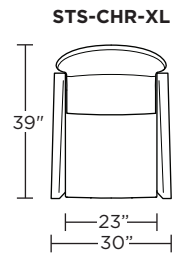

Wall Clearance: ST - 14", LG - 16", XL - 18"

Scale: 1/4 inch = 1 foot
All dimensions are approximate and subject to change.
Specify components from the sitting position.

Standard Features:

- Advanced unidirectional suspension system
- Premium high-density, high-resiliency foam seat cushion
- Tight back and seat cushion
- Single-needle top-stitch with thick thread
- Manual articulating headrest
- Lifetime warranty on frame and suspension
- Quick-ship delivery

Scale: 1/4 inch = 1 foot
All dimensions are approximate and subject to change.
Specify components from the sitting position.