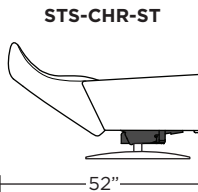

Wall Clearance: ST - 14", LG - 16", XL - 18"

Scale: 1/4 inch = 1 foot
All dimensions are approximate and subject to change.
Specify components from the sitting position.

Standard Features:

- Advanced unidirectional suspension system
- Premium high-density, high-resiliency foam seat cushion
- Tight back and seat cushion
- Single-needle top-stitch with thick thread
- Manual articulating headrest
- Lifetime warranty on frame and suspension
- Quick-ship delivery

Scale: 1/4 inch = 1 foot
All dimensions are approximate and subject to change.
Specify components from the sitting position.