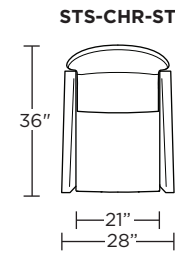

Wall Clearance: ST - 14", LG - 16", XL - 18"

Scale: 1/4 inch = 1 foot
All dimensions are approximate and subject to change.
Specify components from the sitting position.

Standard Features:

- Advanced unidirectional suspension system
- Premium high-density, high-resiliency foam seat cushion
- Tight back and seat cushion
- Single-needle top-stitch with thick thread
- Manual articulating headrest
- Lifetime warranty on frame and suspension
- Quick-ship delivery

Scale: 1/4 inch = 1 foot
All dimensions are approximate and subject to change.
Specify components from the sitting position.