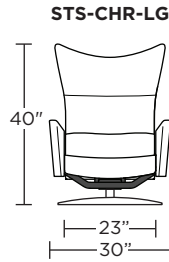

Wall Clearance: ST - 14", LG - 16", XL - 18"

Scale: 1/4 inch = 1 foot
All dimensions are approximate and subject to change.
Specify components from the sitting position.

Standard Features:

- Advanced unidirectional suspension system
- Premium high-density, high-resiliency foam seat cushion
- Tight back and seat cushion
- Single-needle top-stitch with thick thread
- Manual articulating headrest
- Lifetime warranty on frame and suspension
- Quick-ship delivery

Scale: 1/4 inch = 1 foot
All dimensions are approximate and subject to change.
Specify components from the sitting position.