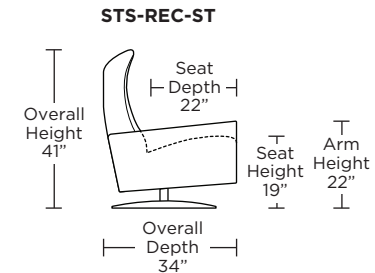

Wall Clearance: ST - 14", LG - 16", XL - 18"

Scale: 1/4 inch = 1 foot
All dimensions are approximate and subject to change.
Specify components from the sitting position.

Standard Features:

- Advanced unidirectional suspension system
- Premium high-density, high-resiliency foam seat cushion
- Tight back and seat cushion
- Single-needle top-stitch with thick thread
- Manual articulating headrest
- Lifetime warranty on frame and suspension
- Quick-ship delivery

Please use actual leather, fabric, Crypton®, Sunbrella® and Ultrasuede® swatches when specifying furniture as the colors shown may vary due to the printing process.

Wall Clearance: ST - 16", LG - 17", XL - 18"

Scale: 1/4 inch = 1 foot
All dimensions are approximate and subject to change.
Specify components from the sitting position.