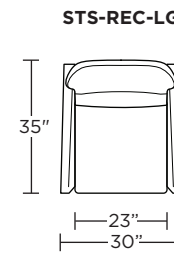

Options:

- Disc base available in Natural Walnut or Brushed Metal
- Four star base available in Antique Brass, Burnished Bronze, Natural Walnut or Polished Nickel