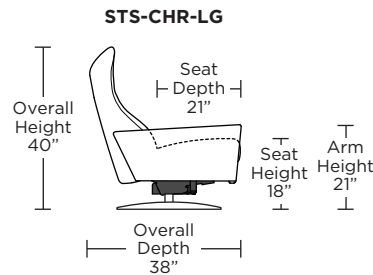

STRATUS

Standard Features:

- Patented weight balanced mechanism
- Monofilament elastic webbing suspension
- Premium high-density, high-resiliency molded foam seat cushion
- Tight back and seat cushion
- Single-needle top-stitch with thick thread
- Manual articulating headrest
- Lifetime warranty on frame and suspension
- Quick-ship delivery
- Ten year warranty on mechanism

Wall Clearance: ST - 14", LG - 16", XL - 18"

Scale: 1/4 inch = 1 foot
All dimensions are approximate and subject to change.
Specify components from the sitting position.

Standard Features:

- Advanced unidirectional suspension system
- Premium high-density, high-resiliency foam seat cushion
- Tight back and seat cushion
- Single-needle top-stitch with thick thread
- Manual articulating headrest
- Lifetime warranty on frame and suspension
- Quick-ship delivery

Please use actual leather, fabric, Crypton®, Sunbrella® and Ultrasuede® swatches when specifying furniture as the colors shown may vary due to the printing process.

Wall Clearance: ST - 16", LG - 17", XL - 18"

Scale: 1/4 inch = 1 foot
All dimensions are approximate and subject to change.
Specify components from the sitting position.