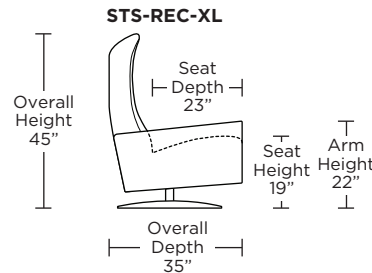

Wall Clearance: ST - 14", LG - 16", XL - 18"

Scale: 1/4 inch = 1 foot
All dimensions are approximate and subject to change.
Specify components from the sitting position.

Standard Features:

- Advanced unidirectional suspension system
- Premium high-density, high-resiliency foam seat cushion
- Tight back and seat cushion
- Single-needle top-stitch with thick thread
- Manual articulating headrest
- Lifetime warranty on frame and suspension
- Quick-ship delivery

Please use actual leather, fabric, Crypton®, Sunbrella® and Ultrasuede® swatches when specifying furniture as the colors shown may vary due to the printing process.

Wall Clearance: ST - 16", LG - 17", XL - 18"

Scale: 1/4 inch = 1 foot
All dimensions are approximate and subject to change.
Specify components from the sitting position.