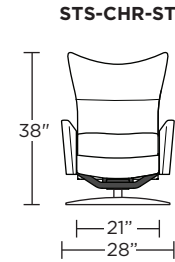

Wall Clearance: ST - 14", LG - 16", XL - 18"

Scale: 1/4 inch = 1 foot
All dimensions are approximate and subject to change.
Specify components from the sitting position.

Standard Features:

- Advanced unidirectional suspension system
- Premium high-density, high-resiliency foam seat cushion
- Tight back and seat cushion
- Single-needle top-stitch with thick thread
- Manual articulating headrest
- Lifetime warranty on frame and suspension
- Quick-ship delivery

Scale: 1/4 inch = 1 foot
All dimensions are approximate and subject to change.
Specify components from the sitting position.