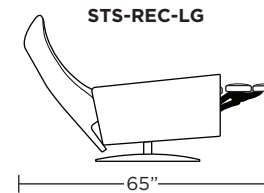

Additional Power Options:

- Motorized recliner with an in-arm control panel that is easy to use and includes a USB charging port
- Motor has a five-year warranty
- Lithium-ion battery pack available
- Battery pack has a one-year warranty