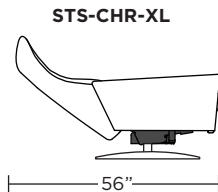

Wall Clearance: ST - 14", LG - 16", XL - 18"

Scale: 1/4 inch = 1 foot
All dimensions are approximate and subject to change.
Specify components from the sitting position.

Standard Features:

- Advanced unidirectional suspension system
- Premium high-density, high-resiliency foam seat cushion
- Tight back and seat cushion
- Single-needle top-stitch with thick thread
- Manual articulating headrest
- Lifetime warranty on frame and suspension
- Quick-ship delivery

Scale: 1/4 inch = 1 foot
All dimensions are approximate and subject to change.
Specify components from the sitting position.