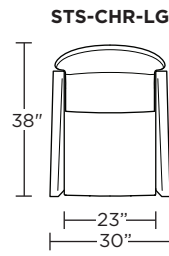

Wall Clearance: ST - 14", LG - 16", XL - 18"

Scale: 1/4 inch = 1 foot
All dimensions are approximate and subject to change.
Specify components from the sitting position.

Standard Features:

- Advanced unidirectional suspension system
- Premium high-density, high-resiliency foam seat cushion
- Tight back and seat cushion
- Single-needle top-stitch with thick thread
- Manual articulating headrest
- Lifetime warranty on frame and suspension
- Quick-ship delivery

Scale: 1/4 inch = 1 foot
All dimensions are approximate and subject to change.
Specify components from the sitting position.