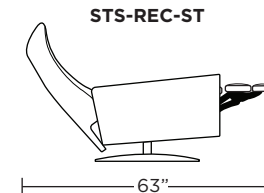

Additional Power Options:

- Motorized recliner with an in-arm control panel that is easy to use and includes a USB charging port
- Motor has a five-year warranty
- Lithium-ion battery pack available
- Battery pack has a one-year warranty