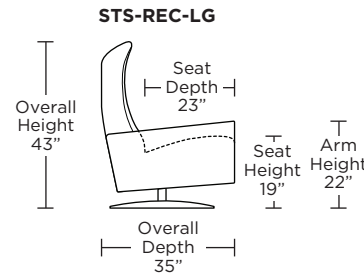

Wall Clearance: ST - 14", LG - 16", XL - 18"

Scale: 1/4 inch = 1 foot
All dimensions are approximate and subject to change.
Specify components from the sitting position.

Standard Features:

- Advanced unidirectional suspension system
- Premium high-density, high-resiliency foam seat cushion
- Tight back and seat cushion
- Single-needle top-stitch with thick thread
- Manual articulating headrest
- Lifetime warranty on frame and suspension
- Quick-ship delivery

Please use actual leather, fabric, Crypton®, Sunbrella® and Ultrasuede® swatches when specifying furniture as the colors shown may vary due to the printing process.

Wall Clearance: ST - 16", LG - 17", XL - 18"

Scale: 1/4 inch = 1 foot
All dimensions are approximate and subject to change.
Specify components from the sitting position.