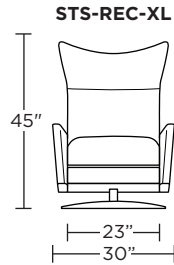

Wall Clearance: ST - 14", LG - 16", XL - 18"

Scale: 1/4 inch = 1 foot
All dimensions are approximate and subject to change.
Specify components from the sitting position.

Standard Features:

- Advanced unidirectional suspension system
- Premium high-density, high-resiliency foam seat cushion
- Tight back and seat cushion
- Single-needle top-stitch with thick thread
- Manual articulating headrest
- Lifetime warranty on frame and suspension
- Quick-ship delivery

Scale: 1/4 inch = 1 foot
All dimensions are approximate and subject to change.
Specify components from the sitting position.