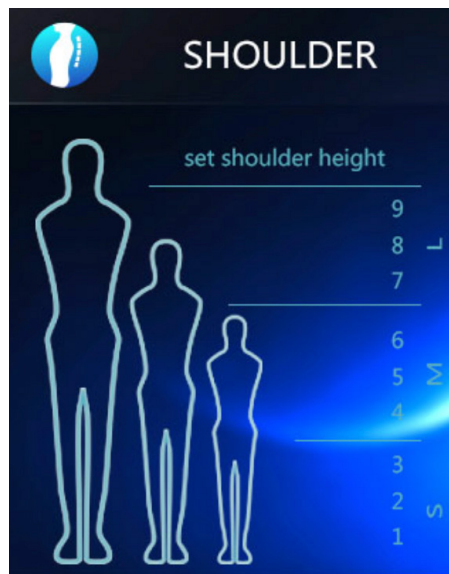

## Shoulder Height Guide

Overall Height	Shoulder Setting
5'11" > taller	8 - 9
5'8" - 5'10"	6 - 7
5'3" - 5'7"	3 - 5
5'0" - 5'2"	1 - 2

For more detailed operation instructions, please see the Use and Care Manual.