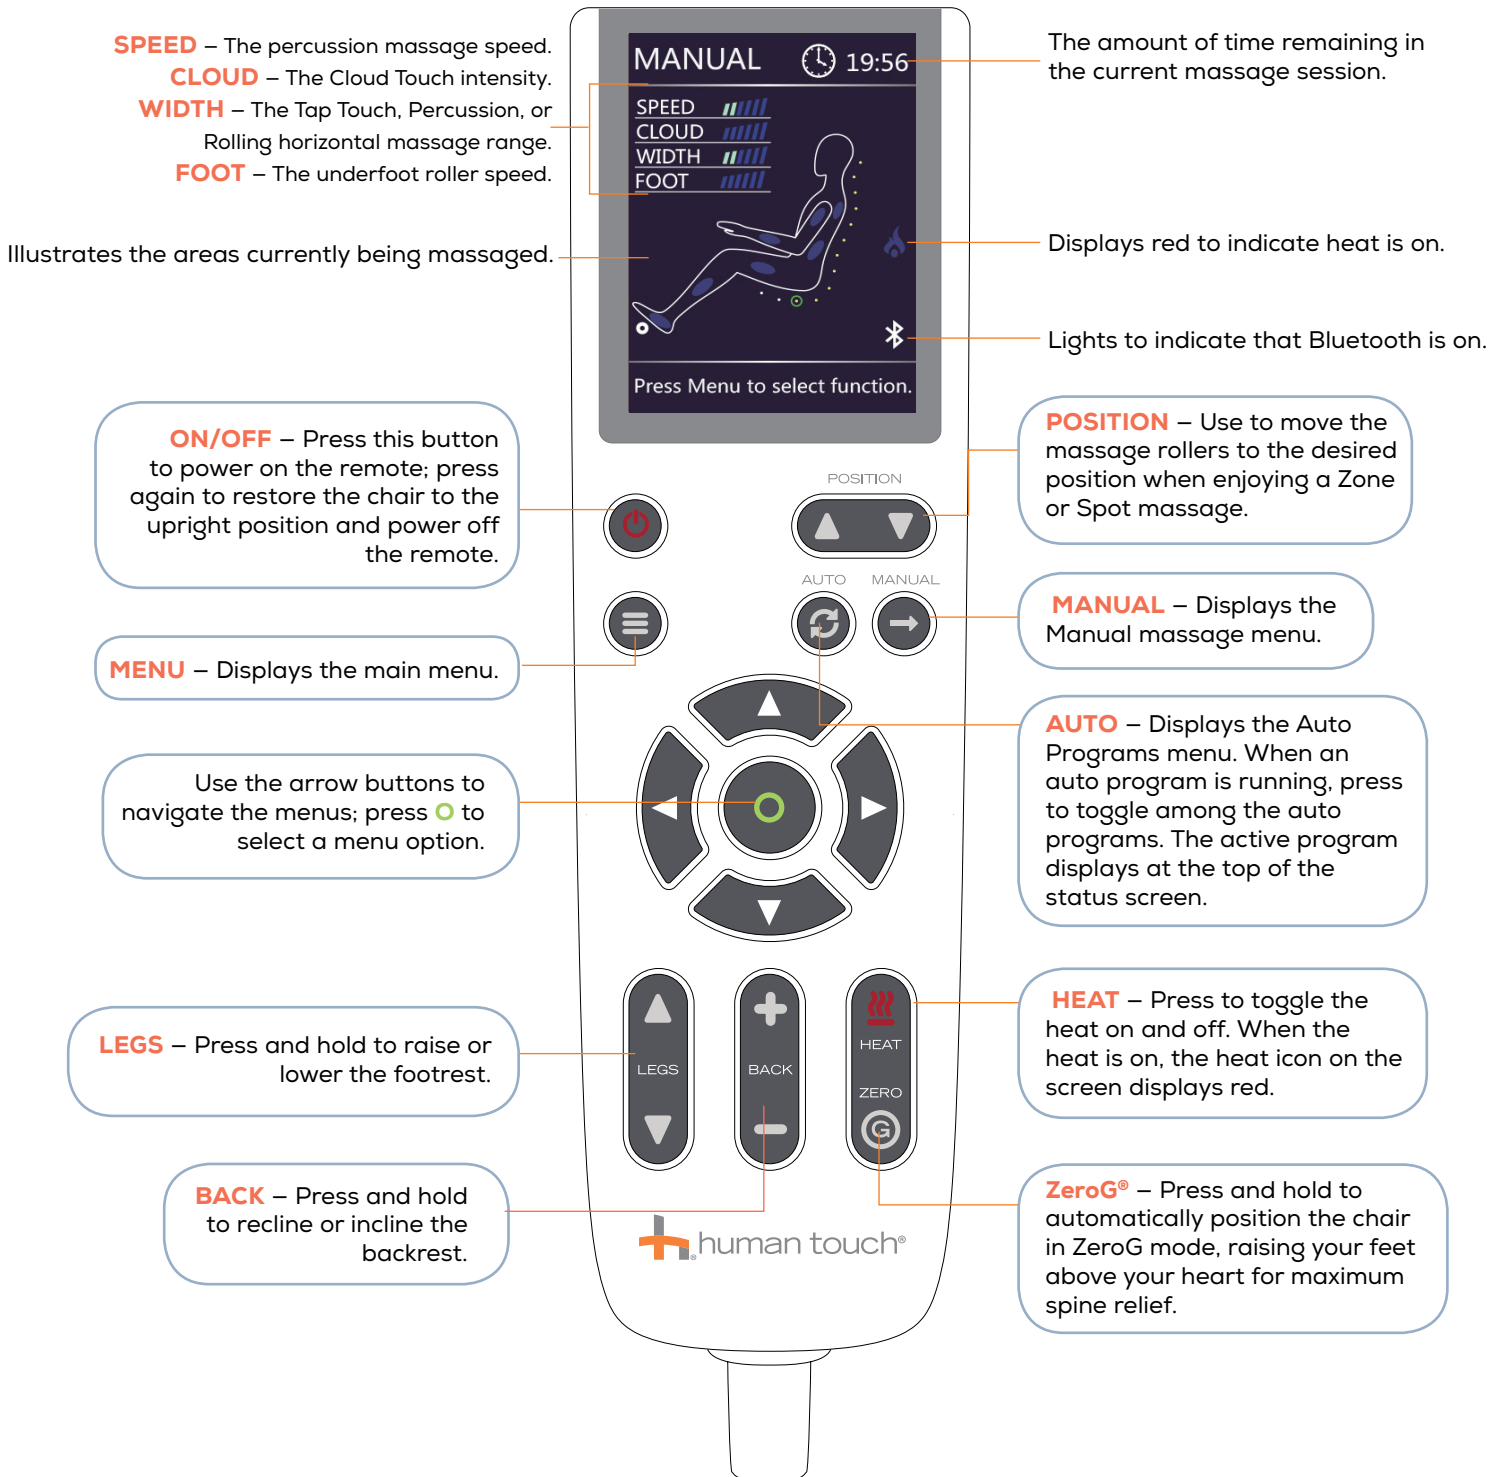

# Remote Control User Guide

## Quies Massage Chair

For more detailed operation instructions, please see the Use and Care Manual.