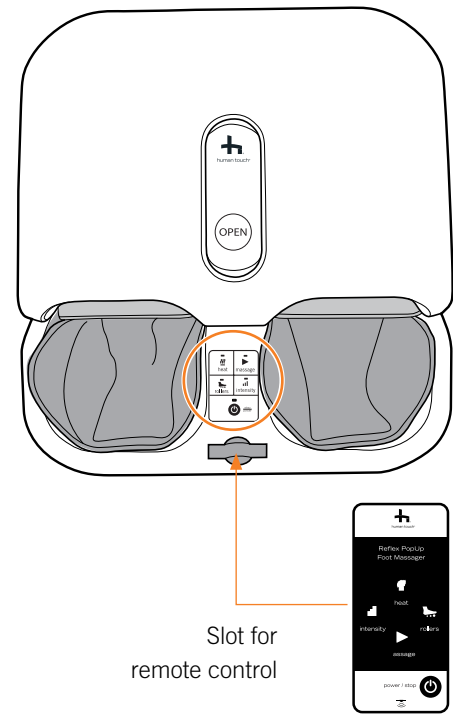

take control

Slot for remote control

Heat – Press to add soothing heat to relax your feet and enhance your experience

Rollers – Press to toggle between three underfoot massage speeds: Slow, Medium, or Fast

Power/Stop – Stops all motion