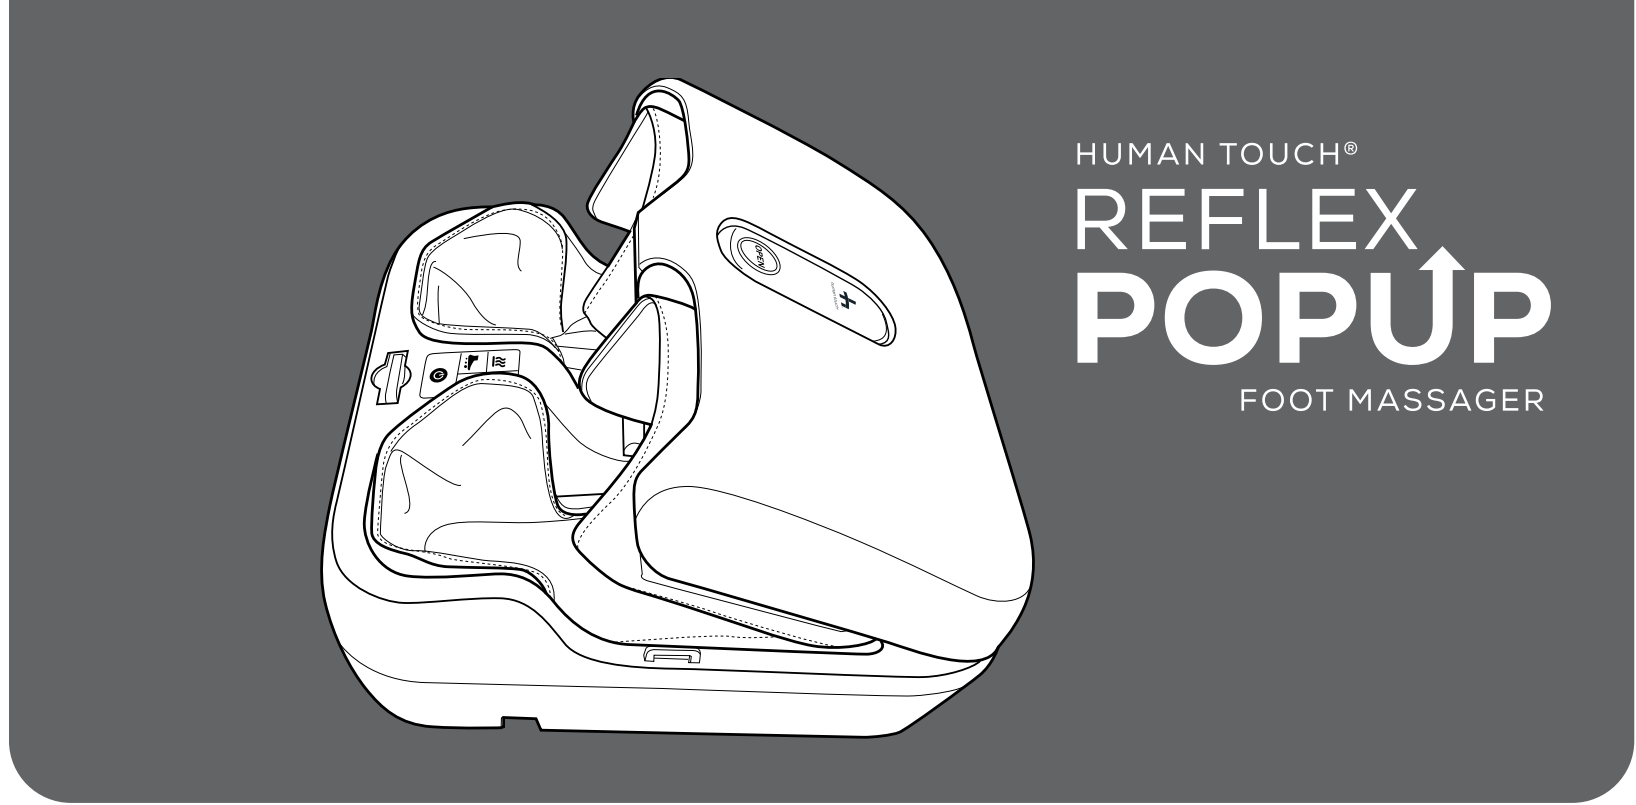

humantouch.com
800.355.2762

mode d'emploi et d'entretien

FRANÇAIS

Enregistrez votre produit **EN LIGNE** dès maintenant
www.humantouch.com/register

Enregistrez votre produit **EN LIGNE** dès maintenant
www.humantouch.com/register