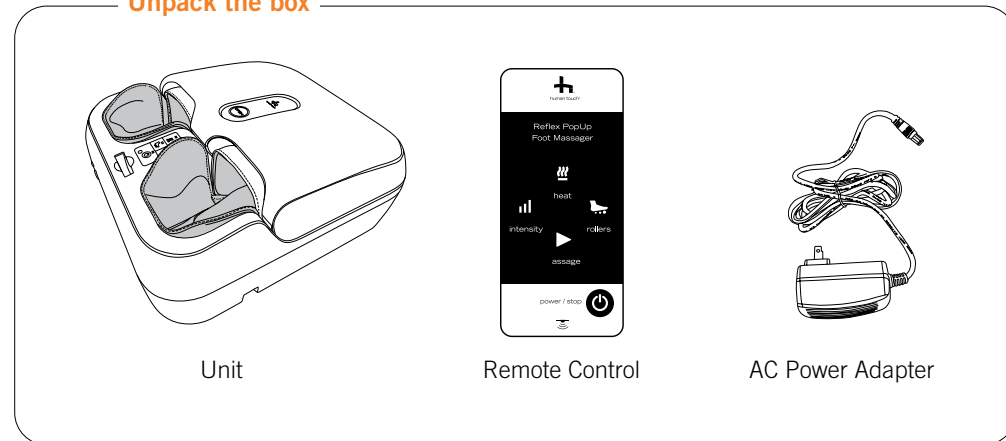

Unpack the box