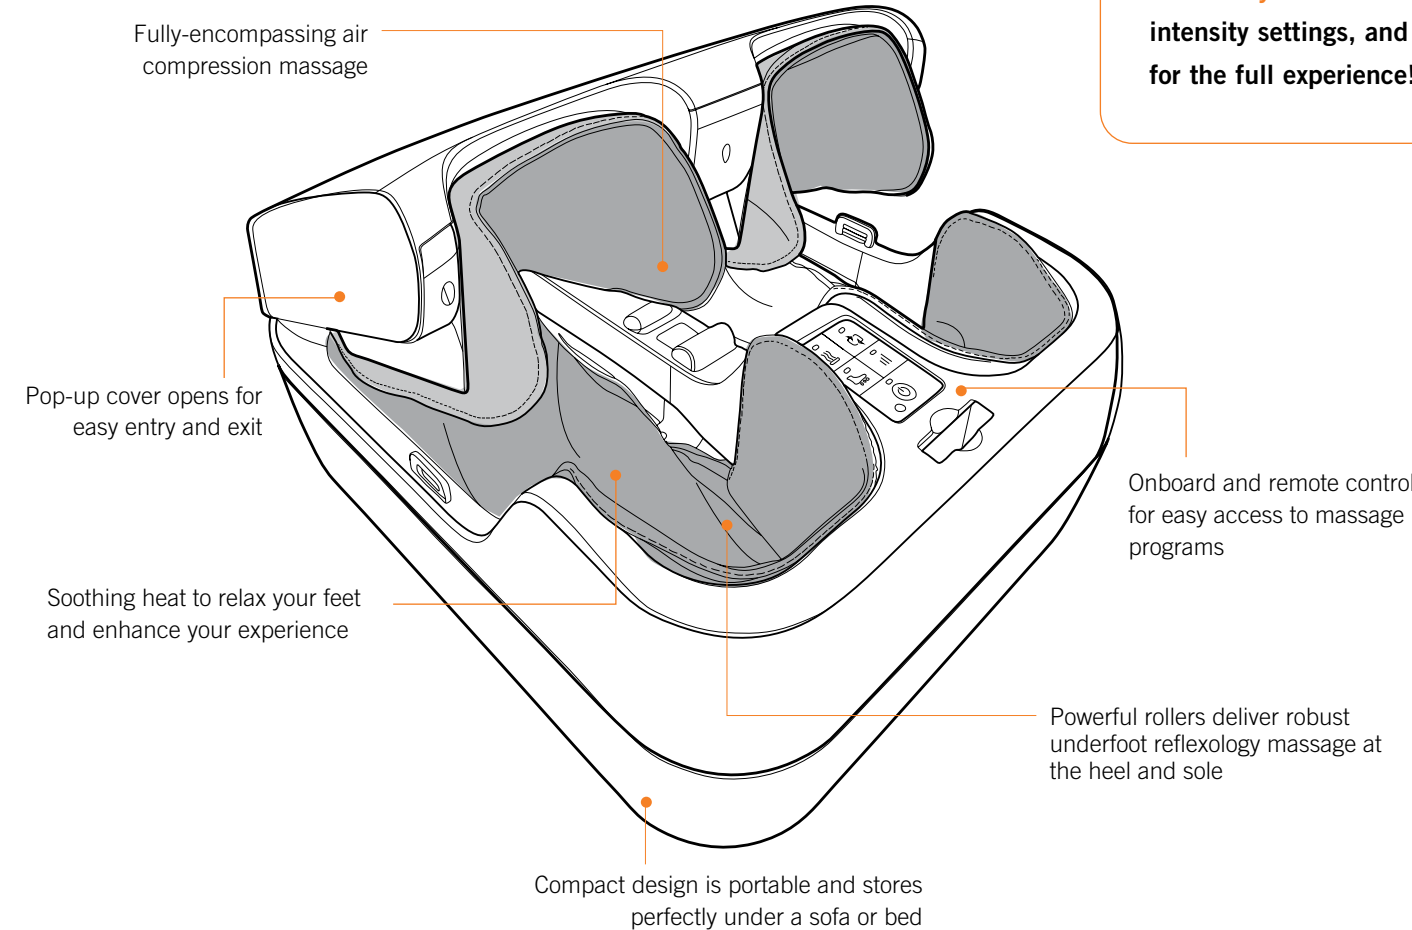

Infrared Sensor – Keep clear to ensure your remote control can communicate with the massager

Massage – Press to toggle between three unique auto-wellness massage experiences

Intensity – Press to toggle between three massage intensities: Low, Medium, High

Power Indicator – Light flashes when unit is on and is steady when massage is in use

⚠ If your feet feel uncomfortable, discontinue use immediately.

Your foot massager offers a customizable experience to best suit your needs. Choose from three massage programs, intensity settings, and underfoot roller speeds, and add heat for the full experience!