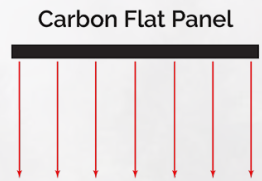

ESSENTIAL LOUNGE

Looking for an affordable infrared sauna that won't take up too much space? Health Mate's Essential Lounge half sauna was designed to provide users with the amazing benefits and full experience of a sauna at a fraction of the cost, and size! This low EMF half sauna is portable and conveniently fits anywhere you need it to. Whether you have an apartment, condo, or any living situation, this infrared sauna is a perfect choice when looking to get your sweat on without having to worry about space.