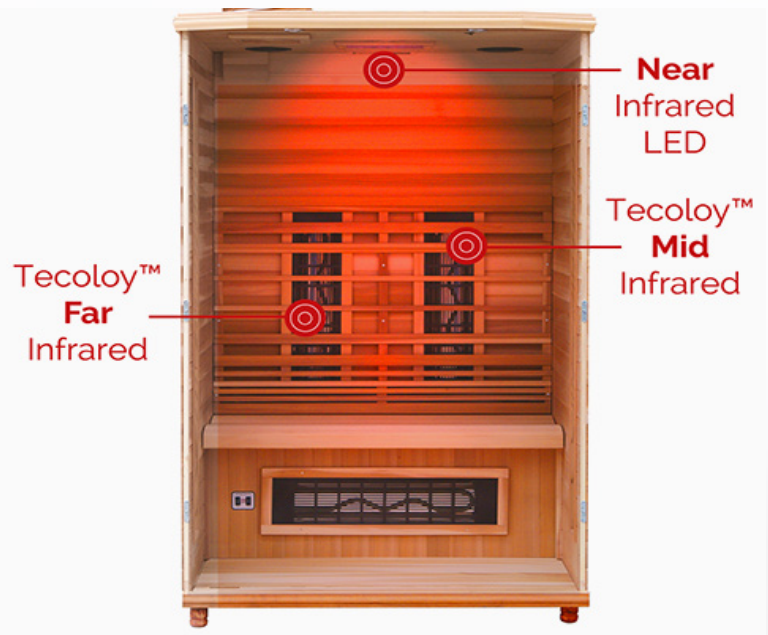

Health Mate Full Spectrum

Our patented Tecoloy heaters provide amazing all around warmth in mid and far infrared ranges. They have the fastest heating time worldwide and can reach above average temperatures.

Additionally our Chromotherapy light panels provide near infrared light, making our saunas truly full spectrum infrared saunas.

SAFETY

Our saunas are verified low EMF by a third party organization. Non-toxic materials are used throughout and our quality assurance system ensures that our saunas are equally safe and effective.

QUALITY CONSTRUCTION

All our full size saunas are made of solid wood throughout—no particle board, plywood, or other engineered woods are used in our saunas.

Additionally, we limit the amount of glass used in our saunas. Glass allows infrared light to escape, making saunas less efficient, harder to heat, and more expensive to run. Beware competitor models that use a lot of glass.

When your Health Mate Sauna arrives, our Snap Lock assembly system makes setting your sauna at home easy as pie. All of this is to ensure you have a quality sauna that will serve your needs for years to come.