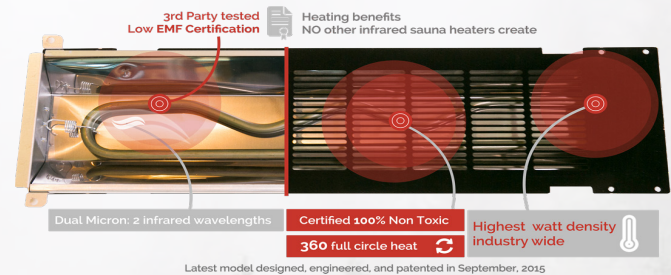

Health Mate Full Spectrum

Our patented Tecoloy heaters provide amazing all around warmth in mid and far infrared ranges. They have the fastest heating time worldwide and can reach above average temperatures.

Additionally our Chromotherapy light panels provide near infrared light, making our saunas truly full spectrum infrared saunas.

SAFETY

Our saunas are verified low EMF by a third party organization. Non-toxic materials are used throughout and our quality assurance system ensures that our saunas are equally safe and effective.

QUALITY CONSTRUCTION

All our full size saunas are made of solid wood throughout—no particle board, plywood, or other engineered woods are used in our saunas.

Additionally, we limit the amount of glass used in our saunas. Glass allows infrared light to escape, making saunas less efficient, harder to heat, and more expensive to run. Beware competitor models that use a lot of glass.

When your Health Mate Sauna arrives, our Snap Lock assembly system makes setting your sauna at home easy as pie. All of this is to ensure you have a quality sauna that will serve your needs for years to come.