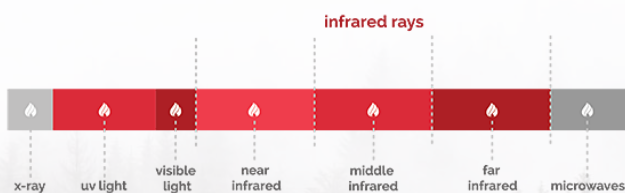

Discover the Health Mate Difference

Infrared Wellness Since 1979: The Original Infrared Sauna Maker

What is Infrared?

Infrared is the invisible part of the sun's light that is responsible for heat. Infrared light is divided into the near, mid, and far infrared ranges. Each range has unique health benefits that can assist with relaxing, healing, and renewing the body.