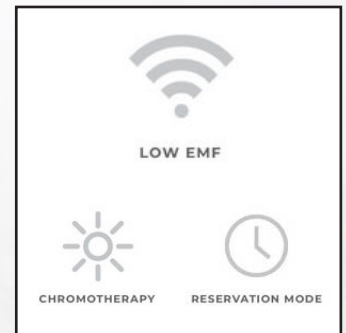

RESTORE

Health Mate Restore Full Spectrum infrared saunas were created with supreme luxury in mind, to provide the world not with just improved health and wellness, but with a complete upgrade on how you enjoy your infrared sauna sessions. Looking for the best 2 to 4 person infrared sauna for the home? Restore Series is your answer.

INSPIRE

Health Mate's Inspire sauna is designed to provide an upgraded experience for all users. By using the only Tecoloy Max heaters on the market, Health Mate has once again raised the bar beyond therapeutic benefits and reliable performance to a committed focus on consumer safety and a satisfying return on investment. With app based control and state of the art functionality, this sauna of the century truly promotes an enhanced level of health benefits.