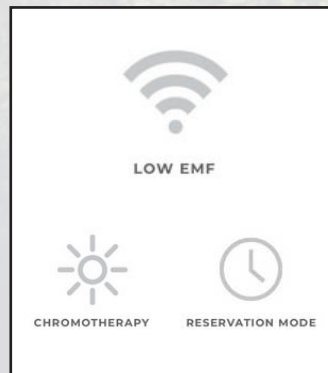

RENEW

Health Mate's Renew Series infrared sauna was designed as a more affordable alternative, all while maintaining the same high-quality standards and construction as our other models and sizes. Comes in all sizes: 1 person, 2 person, and 3 person.

ENRICH

Health Mate Enrich Series infrared saunas were designed with ultimate luxury in mind, to provide the world not with just improved health and wellness, but with a complete upgrade on how you enjoy your infrared sauna sessions.