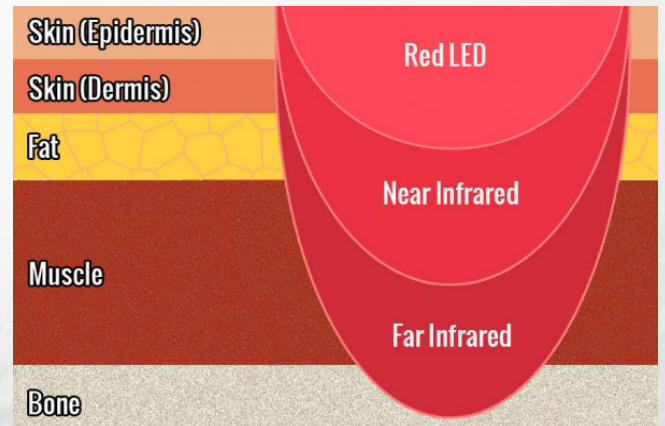

Health Mate Sauna

Chromotherapy

Our Chromotherapy LED Panels provide near infrared variation and light therapy to improve mood. Each light panel can be controlled with an included remote, allowing you to stay relaxed throughout your sauna session.