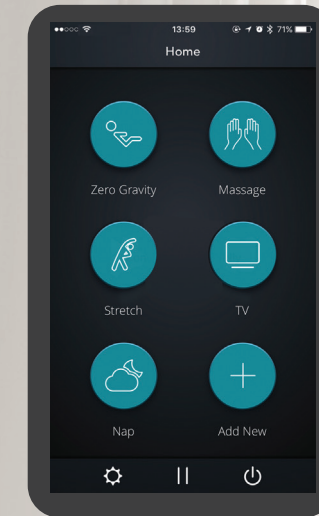

CAPTIVATING DESIGN MEETS EXCEPTIONAL COMFORT

For the wellness-seeker who wants it all, meet the **Human Touch® Gravis ZG Chair**. Gravis combines the therapeutic benefits of zero gravity seating with air massage technology, multi-zone heat and powered positioning for every part of the chair, including the headrest. Control the chair using the included remote, one-touch armrest controls, or download the Gravis ZG app and access additional amazing features! With crisp, clean lines and innovative design, Gravis delivers both soothing, neutral posture pain relief and exceptional control of your seating comfort.

MULTIPLE HEAT ZONES

Select from three targeted heat zones on the back, seat, and leg areas that can be turned on individually, or used simultaneously.

ONE-STEP ZERO GRAVITY SEATING

Recline into the comfort of zero gravity with a simple press of the remote's ZG button.

ONE-STEP TO RESTORE

With a simple press and hold of a button, Gravis returns to the upright position so you can easily exit the chair.

BATTERY BACKUP

The battery safety feature will restore the chair back to the upright position in the case of a power outage.

AN APP FOR WELLNESS

For additional customization options including memory settings, preset TV and Nap recline positions, and Smart Sitting options and more, download the **Gravis ZG app** from [Download on the App Store](#) or [Google play](#)