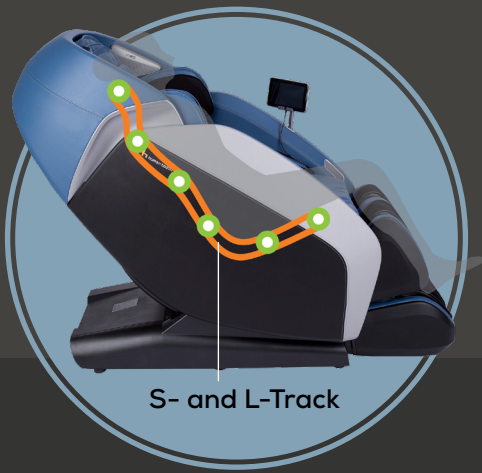

RELIEF YOU CAN COUNT ON

The sleekly designed **Certus by Human Touch®** is not only eye-catching, but also remarkably functional. In Latin, the word Certus translates to sure, certain, resolved or reliable. A fitting name for a massage chair that will soon become a reliable companion on your wellness journey, helping you create a sure path to good health through self-care.

The Certus delivers three-dimensional massage along the entire length of your spine and all the way down to your thighs. Enjoy auto programs that are focused on helping you achieve a new relaxed state of being. Let the tension in your feet and legs melt away as the unique outer orbital massage soothes tired calves and overworked feet. Let the dynamic stretch position your body for a lengthening of your back and muscles, giving you renewed energy and life. Take a moment and allow yourself to be fully immersed in the enveloping melody of your favorite music through the built-in Altec Lansing Premium Sound System.

S- and L-Track

S and L TRACK SYSTEMS

While the **L-Track** extends high performance coverage from your neck and shoulders all the way down to your glutes and thighs, the **S-Track** closely follows the curvature of the spine. The result is a massage that is designed to move with the natural curves of your body for optimal results.

FINGERTIP CONTROLS

Easily manage the chair's key functions at your fingertips using the convenient control panel:

- Power On
- Start the Demo and Toggle to Other Auto Programs
- One-touch to ZeroG®
- Adjust Recline Position
- Emergency Stop
- Restore the Chair to Full Upright Position