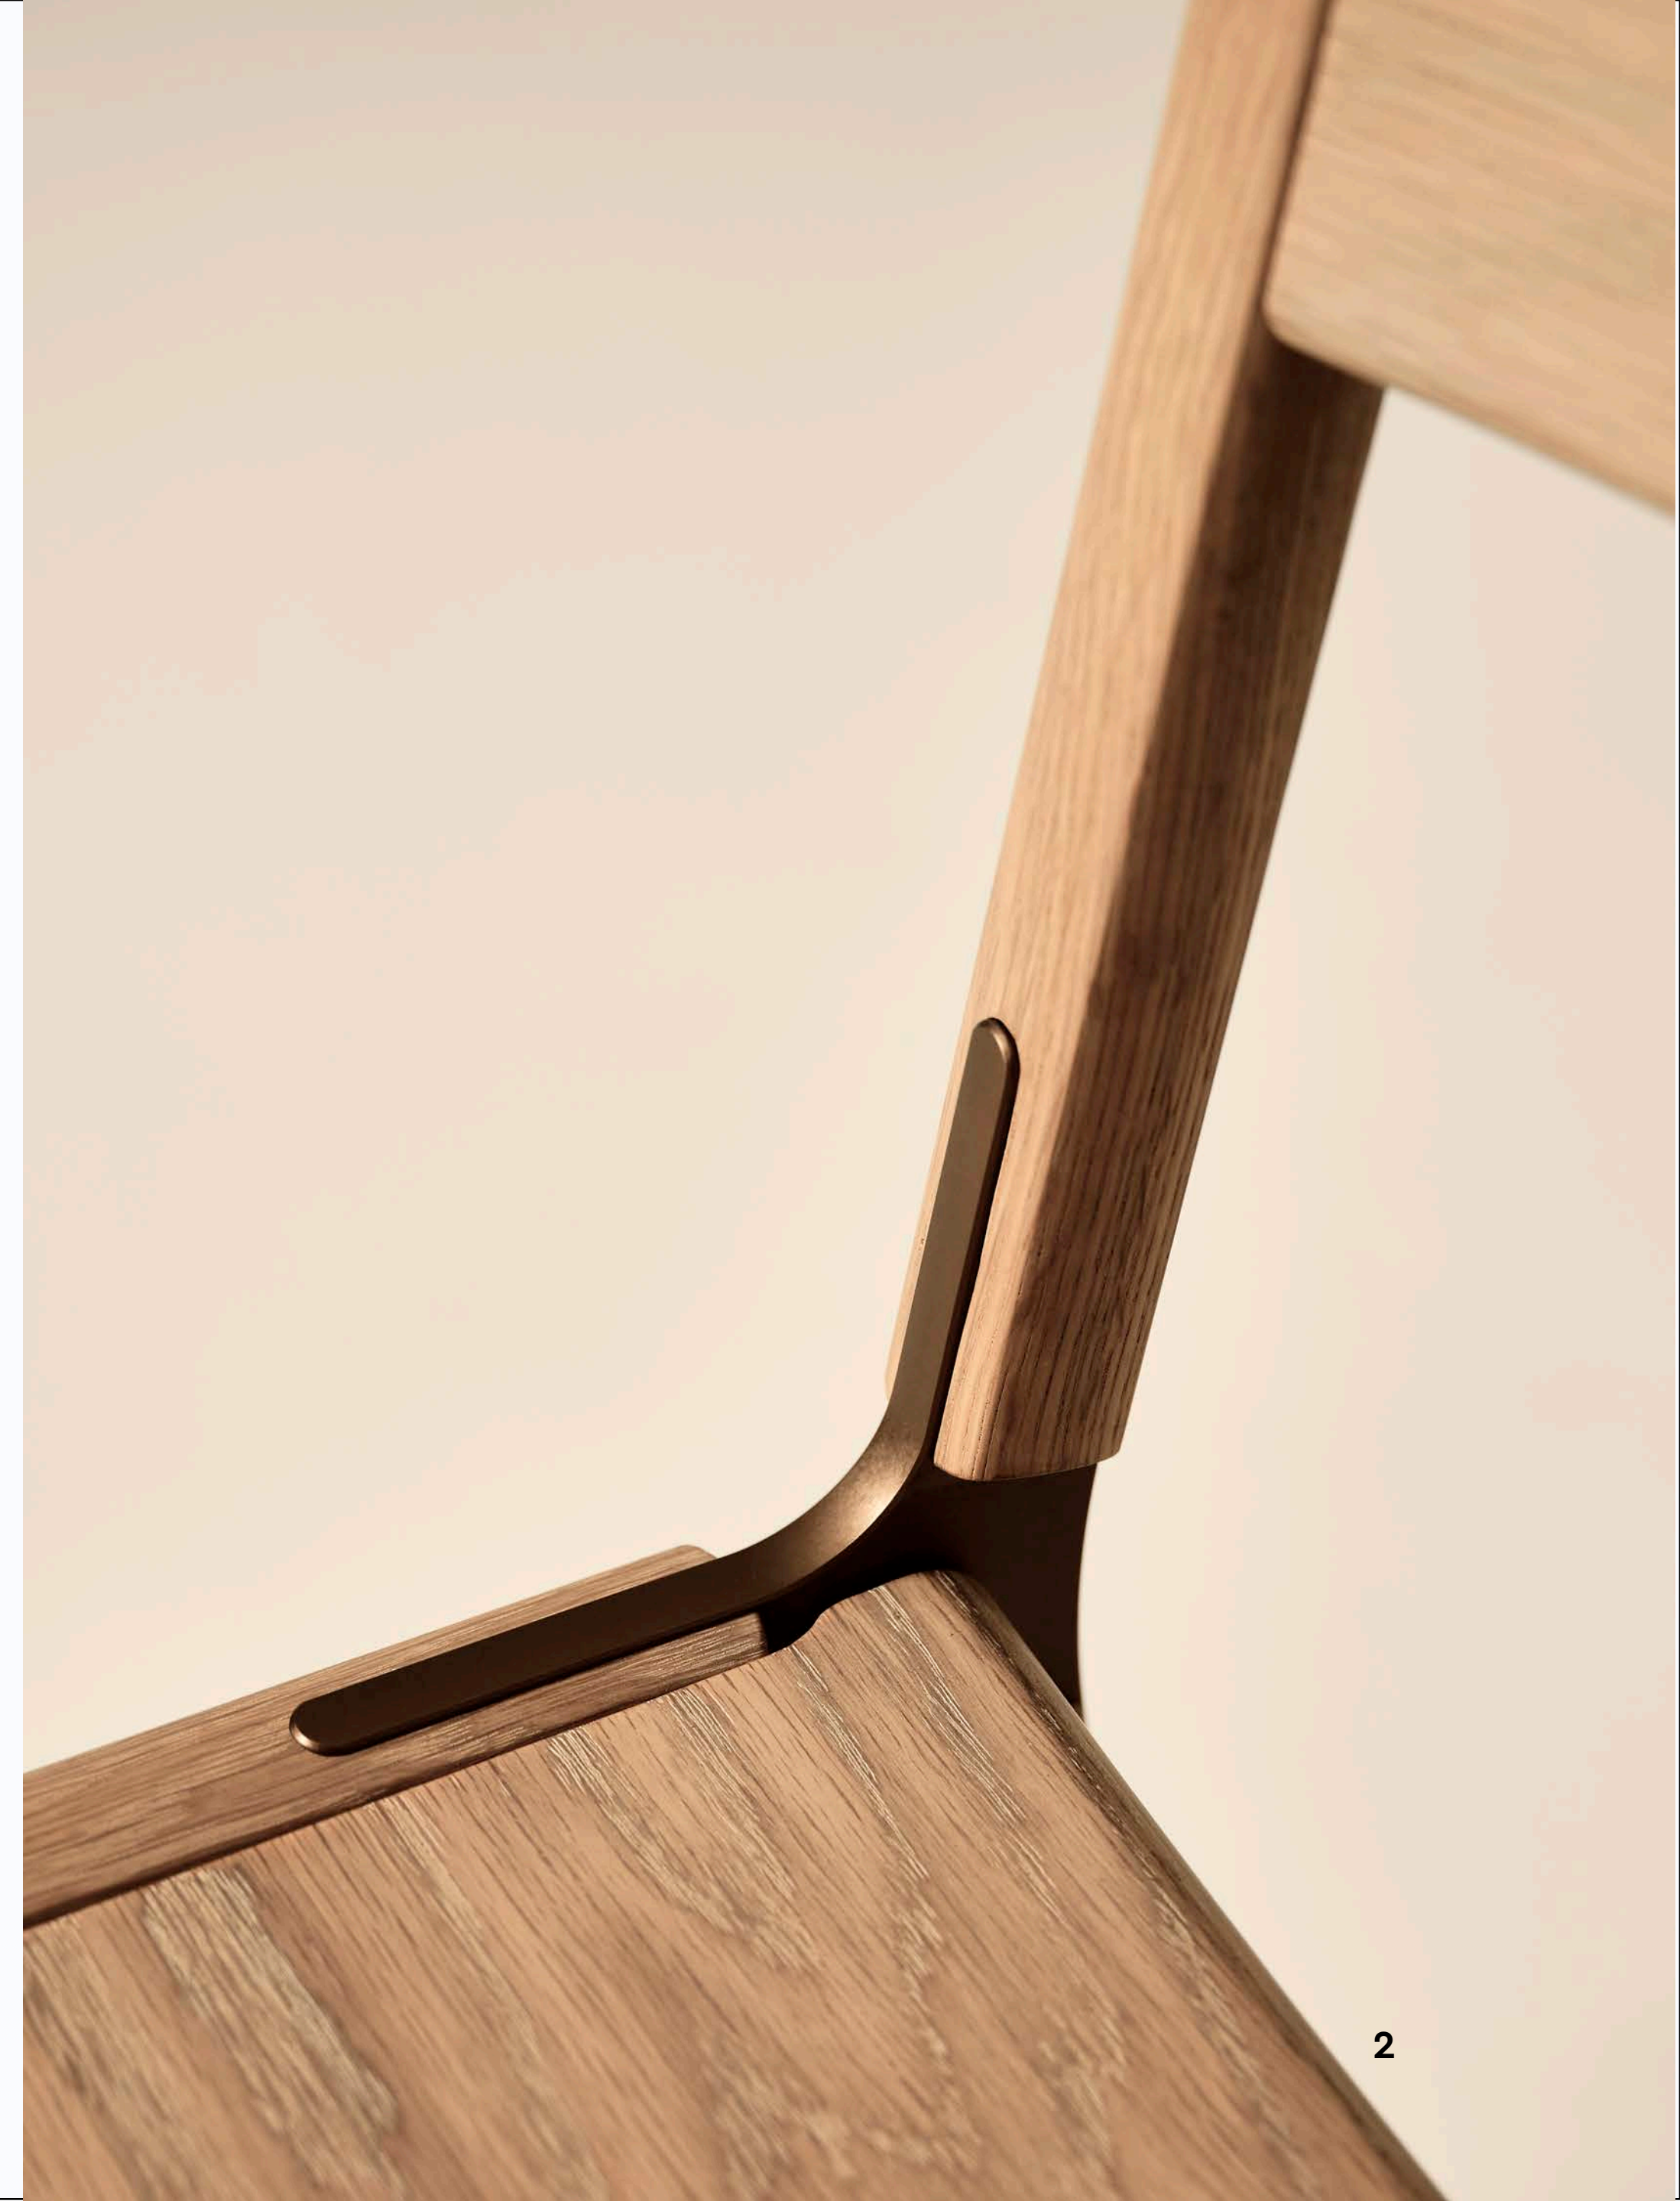

## WOOD FINISH GUIDE

Fyrn seating and tables pair the strength of metal with the warmth of wood.

## KEYHOLE COLLECTION

Table & bench available in three wood types and two bracket options

**WOOD TYPE: NATURAL OAK**

**BRACKET: COPPER BRONZE**

**BRACKET: GRAPHITE**

**WOOD TYPE: OXIDIZED OAK**

**BRACKET: COPPER BRONZE**