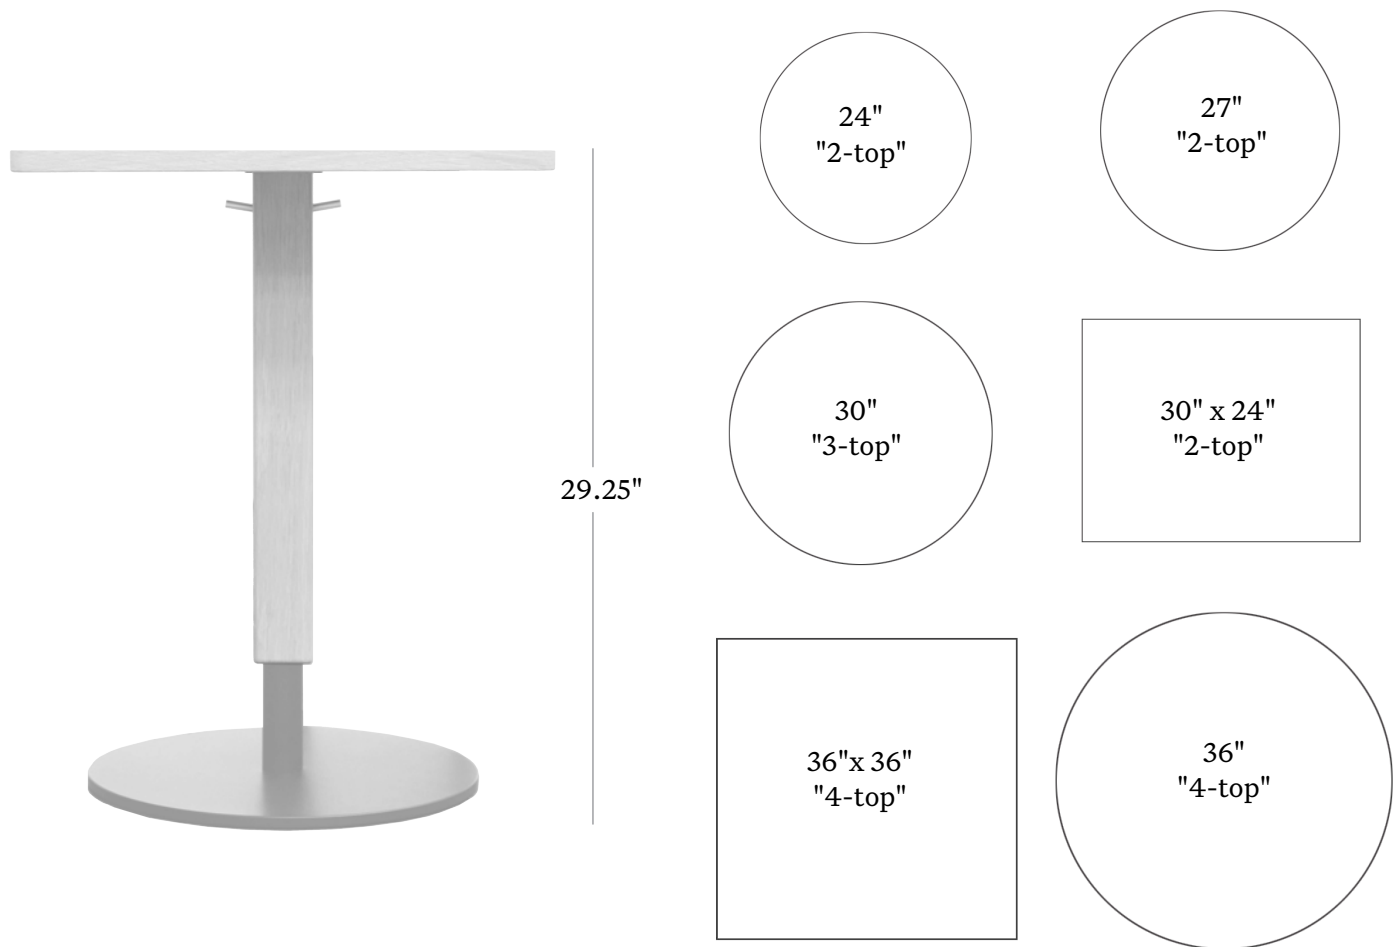

FYRN

**DINING-HEIGHT CAFE TABLE****AVAILABLE WITH CIRCLE, RECTANGLE, AND SQUARE TOP**

Series: Cafe Table

Height, table top shape and size are customizable to fit your project needs.

Materials:

- North American hardwood with a natural oil matte finish
- Metal base

Product measurements and finish options subject to change, visit our website and contact us directly for the most current information.

**BAR-HEIGHT CAFE TABLE****AVAILABLE WITH CIRCLE, RECTANGLE, AND SQUARE TOP**

Series: Cafe Table

Height, table top shape and size are customizable to fit your project needs.