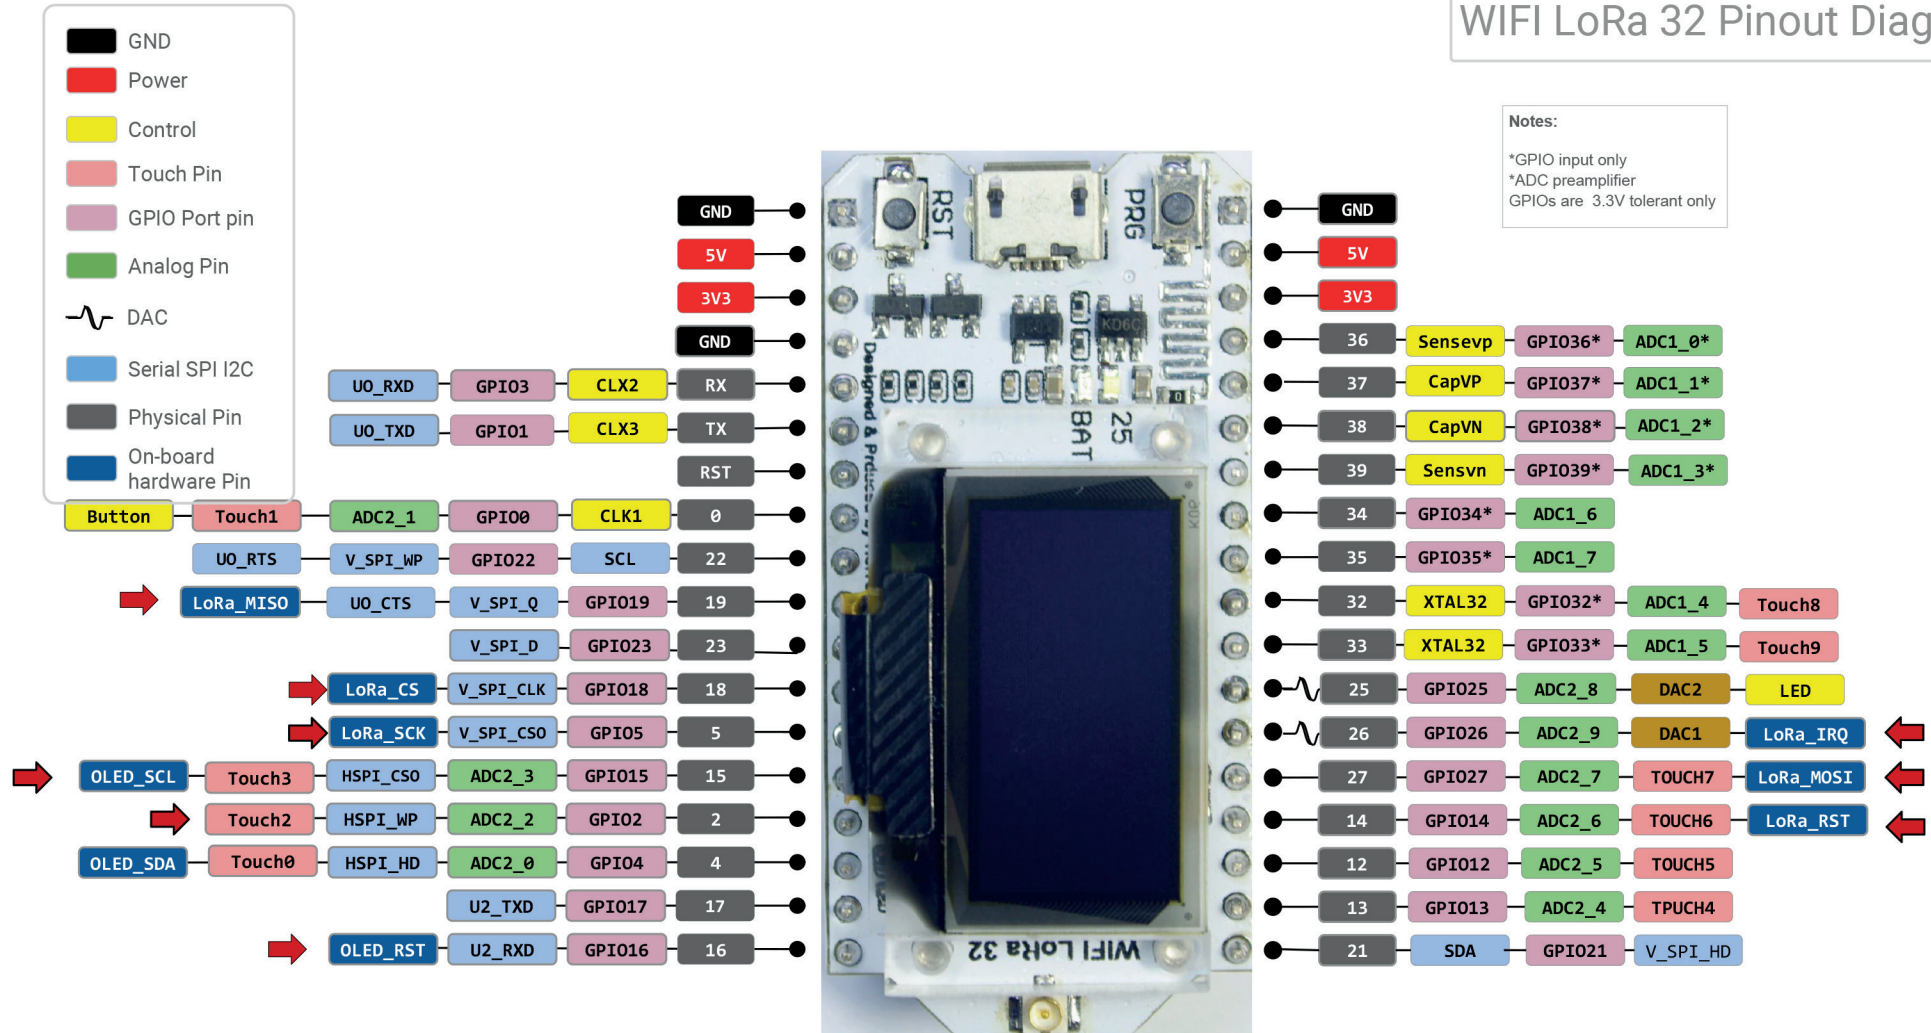

### WiFi LoRa 32 Pinout Diagram

➔ Pins with this arrow are used by on-board OLED or LoRa, they must not be used for other purpose unless you know what you are doing!