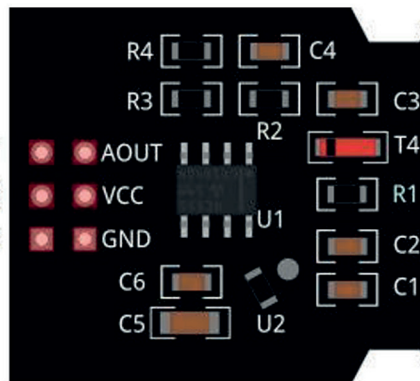

ANALOG OUTPUT - AOUT
POWER SUPPLY - VCC
GROUND - GND

Capacitive Soil Moisture Sensor v1.2