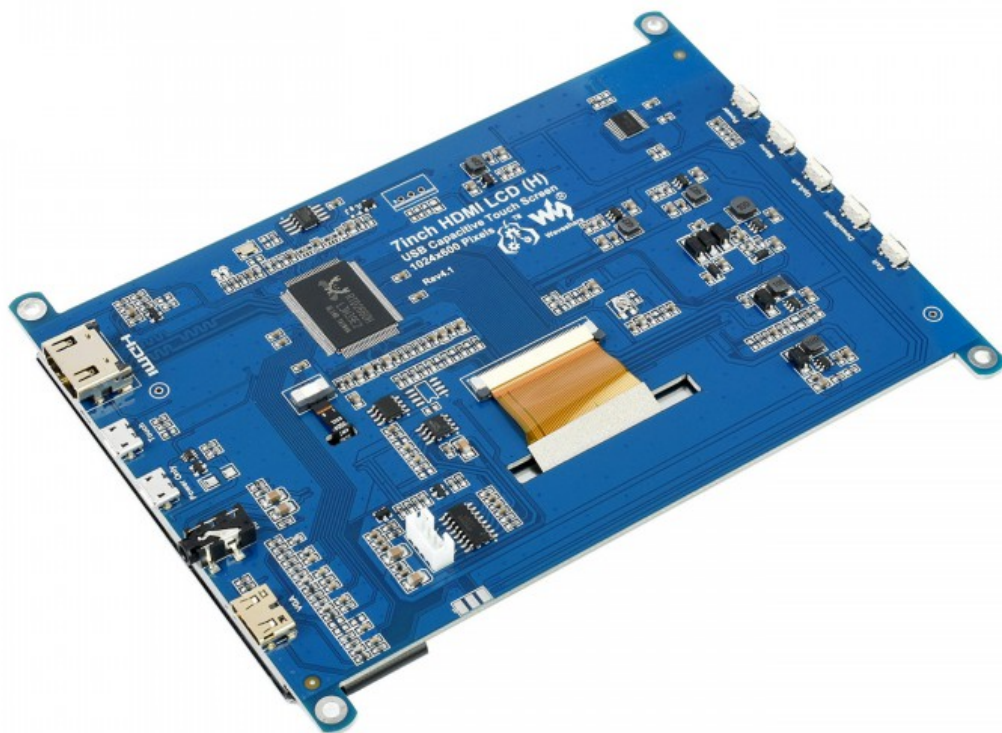

datasheet

7" LCD HDMI Touchdisplay

Capacitive Touchscreen and Audio output

Specifications

Size	7 inch
Resolution	1024 x 600 pixel
Display Interface	HDMI / VGA
Viewing angle	170°
Touchscreen type	capacitive
Touchscreen Port	USB
Audio Output	3.5mm Jack, 4 pin header
Dimensions	164 x 124 x 13.6 mm
Weight	288g