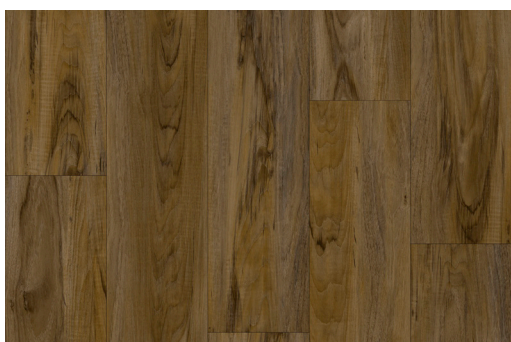

WATERPROOF RIGID CORE ShieldTec

ARMOR FLOORS
WALK FEARLESSLY

Gallant Walnut
AFC0101

Homage Maple
AFC102

Legendary Hickory
AFC104

Kingship Hickory
AFC105

Cavalier Chestnut
AFC107

Nobility Oak
AFC108

SPECIFICATIONS

Construction:	Rigid Core Waterproof Vinyl Click, 5 mm Core plus 1 mm Pad Attached
Dimension: (nominal)	6 mm thick overall x 7" wide x 48" length
Wear Layer:	20 mil
Finish:	Matte Gloss, Polyurethane Coating
Profile:	4-Side Painted Bevel
Packaging:	28.365 sf/ctn, 55 ctn/plt, 1560 sf/plt
Installation:	Angle/Angle
Warranty:	30-Yr Residential, 10-Yr Light Commercial, 10-Yr Multi-Family