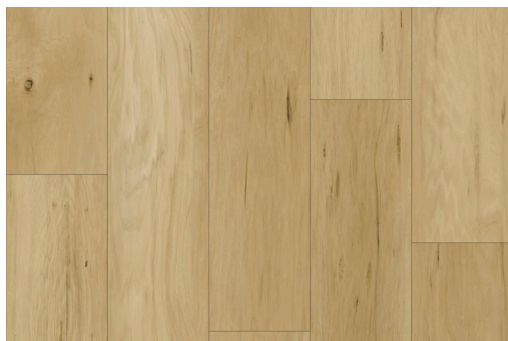

WATERPROOF RIGID CORE ShieldTec

ARMOR FLOORS
WALK FEARLESSLY

Gallant Walnut
AFC0101

Homage Maple
AFC102

Legendary Hickory
AFC104

Kingship Hickory
AFC105

Cavalier Chestnut
AFC107

Nobility Oak
AFC108

SPECIFICATIONS

Construction:	Rigid Core Waterproof Vinyl Click, 5 mm Core plus 1 mm Pad Attached
Dimension: (nominal)	6 mm thick overall x 7" wide x 48" length
Wear Layer:	20 mil
Finish:	Matte Gloss, Polyurethane Coating
Profile:	4-Side Painted Bevel
Packaging:	28.365 sf/ctn, 55 ctn/plt, 1560 sf/plt
Installation:	Angle/Angle
Warranty:	30-Yr Residential, 10-Yr Light Commercial, 10-Yr Multi-Family