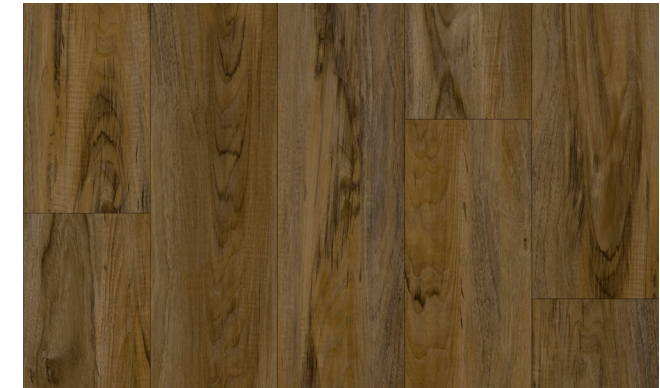

Kingship Hickory
AFC105