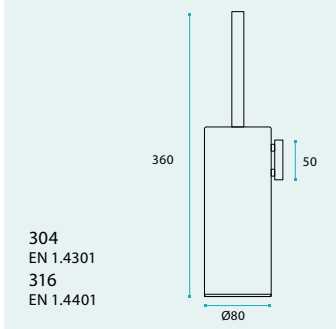

### IN.42.165.P.\_\_\_\_\_

Porta piaçaba de parede /  
Wall toilet brush / Escobillero de pared

	REF
Satin	IN.42.165.P.304
Satin	IN.42.165.P.316
Polished	IN.42.165.PP.304
Polished	IN.42.165.PP.316

### IN.42.164.\_\_\_\_\_

Porta piaçaba / Toilet brush /  
Escobillero

	REF
Satin	IN.42.164.304
Satin	IN.42.164.316
Polished	IN.42.164.P.304
Polished	IN.42.164.P.316