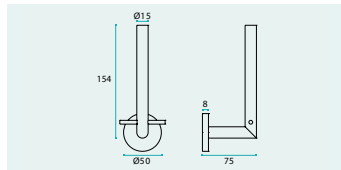

Saboneteira / Soap holder / Jabonera

Satinado / Satin / Satin IN.42.144/300

Polido / Polished finish / IN.42.144/300.P

**IN.42.149**

**IN.42.149.P**

EN 1.4301

Porta rolo vertical / Vertical paper holder /  
Soporte de papel vertical.