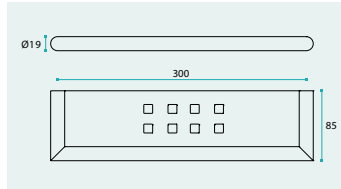

IN.42.144/300
IN.42.144/300.P

EN 1.4301

Saboneteira / Soap holder / Jabonera

Satinado / Satin / Satin IN.42.144/300

Polido / Polished finish / IN.42.144/300.P