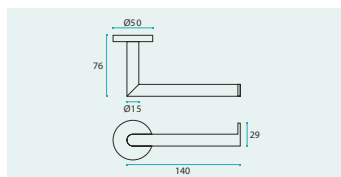

Satinado / Satin / Satin IN.42.149

Polido / Polished finish / IN.42.149.P

**IN.42.134**

**IN.42.134.P**

EN 1.4301

Porta rolo / Paper holder /  
Soporte de papel.

Satinado / Satin / Satin IN.42.134

Polido / Polished finish / IN.42.134.P