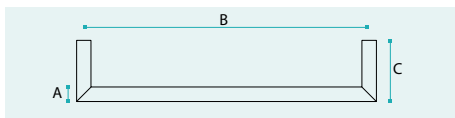

ÂNGULO SERIES

ACESSÓRIOS PARA CASA DE BANHO /
BATHROOM ACCESSORIES /
ACCESORIOS DE BAÑO.

IN.42.145._____
EN 1.4301 Satinado / Satin / Satin
Toalheiro. / Towel-rack / Toallero.

IN.42.145.19.____P
EN 1.4301 Polido / Polished finish / Pulido
Toalheiro. / Towel-rack / Toallero.

A	B	C	REF
Ø 16	250	68	IN.42.145.16.250
Ø 16	425	68	IN.42.145.16.425
Ø 16	600	68	IN.42.145.16.600
Ø 19	250	64	IN.42.145.19.250
Ø 19	425	64	IN.42.145.19.425
Ø 19	600	64	IN.42.145.19.600

IN.42.144.D
EN 1.4301 Satinado / Satin / Satin
Toalheiro. / Towel-rack / Toallero.

IN.42.144.D.P
EN 1.4301 Polido / Polished finish / Pulido
Toalheiro. / Towel-rack / Toallero.