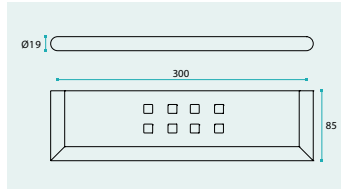

**IN.42.144/300**  
**IN.42.144/300.P**

EN 1.4301

Saboneteira / Soap holder / Jabonera

Satinado / Satin / Satin IN.42.144/300

Polido / Polished finish / IN.42.144/300.P

**IN.42.149**

**IN.42.149.P**

EN 1.4301