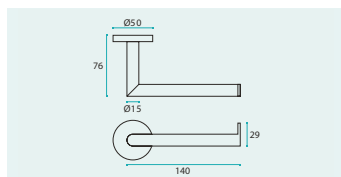

Porta rolo vertical / Vertical paper holder /  
Soporte de papel vertical.

Satinado / Satin / Satin IN.42.149

Polido / Polished finish / IN.42.149.P

**IN.42.134**

**IN.42.134.P**

EN 1.4301

Porta rolo / Paper holder /  
Soporte de papel.