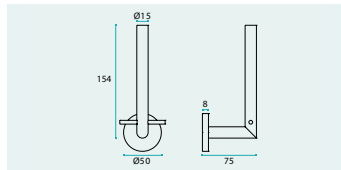

IN.42.149

IN.42.149.P

EN 1.4301

Porta rolo vertical / Vertical paper holder /
Soporte de papel vertical.

Satinado / Satin / Satin IN.42.149

Polido / Polished finish / IN.42.149.P