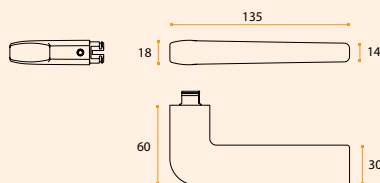

Design: Christian Magalhães

EN1906 3 7 - 0 0 3 0 A

TUBULAR

IN.00.241.P GOLF

Material: EN 1.4301 - Polido / Polished / Pulido

Puxador / Lever handle / Manilla

RC08M - Roseta standard / Standard rose

Design: Christian Magalhães

EN1906 3 7 - 0 0 3 0 A

TUBULAR