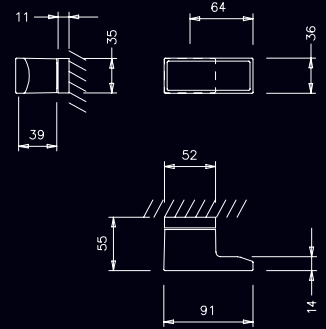

Ref. T3088

Satin Chrome
Chrome Satiné
Cromo Satinado
Cromado Satinado
-96-

Titanium
Titane
Titânio
-141-

Nickel Pearl
Nickel Perle
Niquel Perla
Niquelado Pérola
-142-