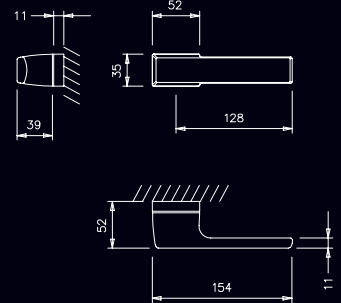

BARCELONA

series

Ref. T3099