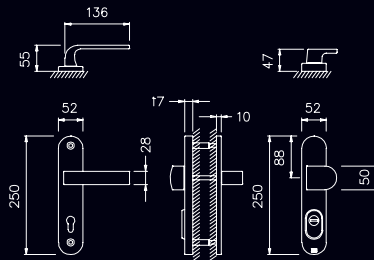

BARCELONA

security series

Ref. T3212

Bright Chrome
Chrome Brillant
Cromo Brillante
Cromado Brilhante
-03-

Satin Chrome
Chrome Satiné
Cromo Satinado
Cromado Satinado
-18-

Titanium
Titane
Titanio
Titânio
-141-

Nickel Pearl
Nickel Perle
Níquel Perla
Niquelado Pérola
-142-