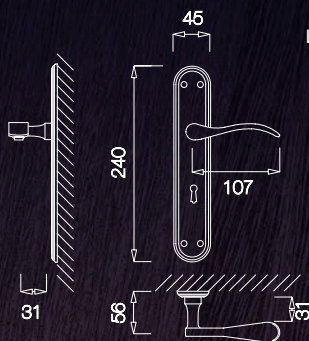

MOSCOW series

Ref. T581

Ref. T524

Ref. T824

Ref. T678

Ref. T523

Polished Brass
Laiton Poli
Latón Pulido Brillante
Latão Polido Brilhante
-01-

Satin Antique Brass
Laiton Antique Satiné
Latón Antiguo Satinado
Latão Brozeado Satinado
-07-