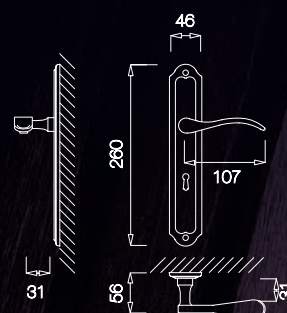

MOSCOW series

Ref. T581

Ref. T524

Ref. T824

Ref. T678

Ref. T523

Polished Brass
Laiton Poli
Latón Pulido Brillante
Latão Polido Brilhante
-01-

Satin Antique Brass
Laiton Antique Satiné
Latón Antiguo Satinado
Latão Brozeado Satinado
-07-