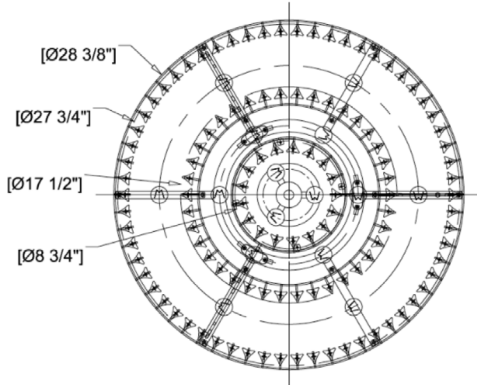

FRONT

SIDE

CLOSEUP

DESCRIPTION

The warm satin brass tone of the Valentina geometric living room ceiling light gives a luxurious yet industrial appeal.

MATERIALS

Steel, Glass

CERTIFICATIONS

UL Certified

MOUNTING

Single Gang J-BOX

WEIGHT

Allow for 30 LBS