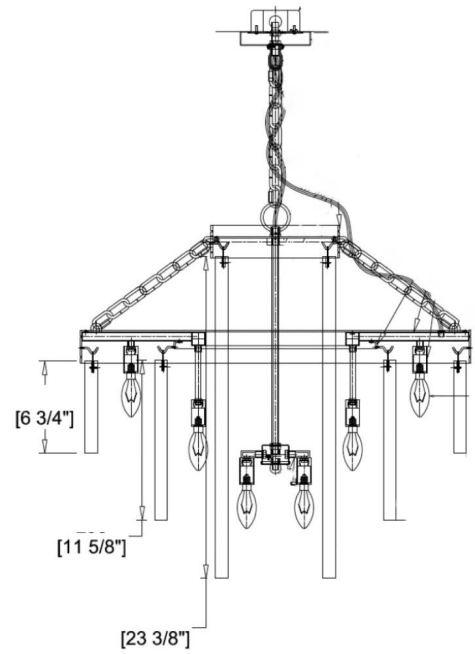

FRONT

SIDE

CLOSEUP

DESCRIPTION

The warm satin brass tone of the Valentina geometric living room ceiling light gives a luxurious yet industrial appeal.

MATERIALS

Steel, Glass

CERTIFICATIONS

UL Certified

MOUNTING

Single Gang J-BOX

WEIGHT

Allow for 30 LBS