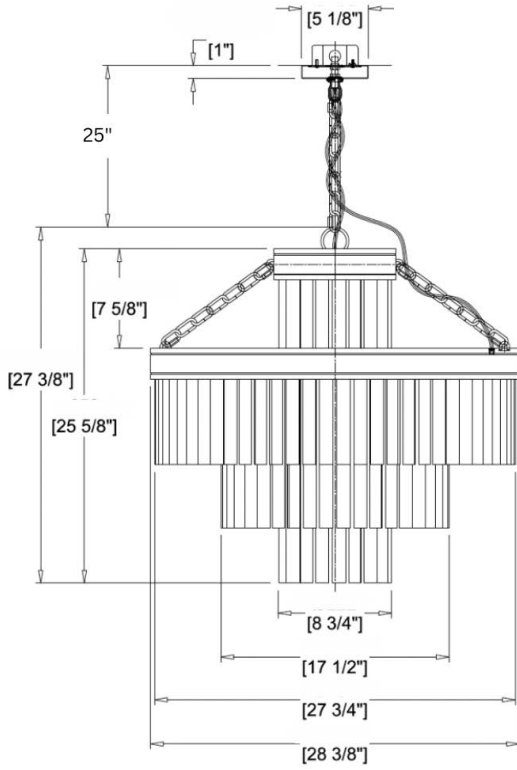

FRONT

SIDE

CLOSEUP

DESCRIPTION

The warm satin brass tone of the Valentina geometric living room ceiling light gives a luxurious yet industrial appeal.

MATERIALS

Steel, Glass

CERTIFICATIONS

UL Certified

MOUNTING

Single Gang J-BOX

WEIGHT

Allow for 30 LBS