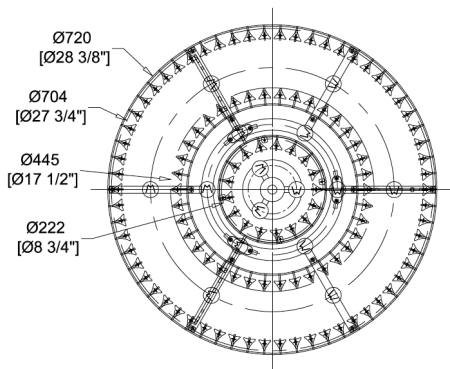

FRONT

SIDE

CLOSEUP

**DESCRIPTION**

The warm satin brass tone of the Valentina geometric living room ceiling light gives a luxurious yet industrial appeal.

**MATERIALS**

Steel, Glass

**CERTIFICATIONS**

UL Certified

**MOUNTING**

Single Gang J-BOX

**WEIGHT**

Allow for 30 LBS