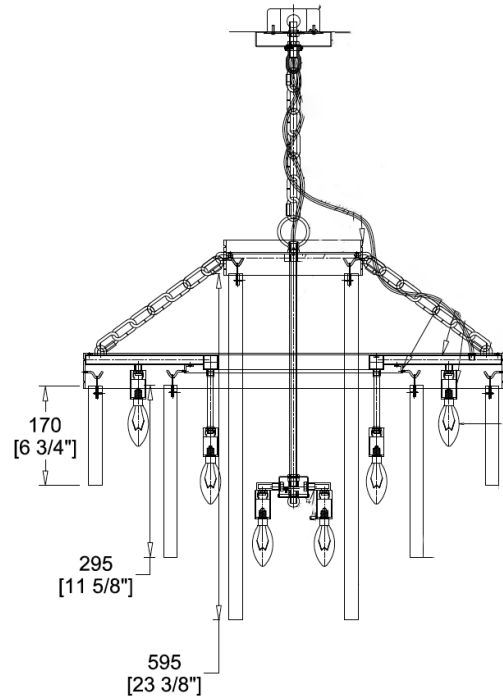

FRONT

SIDE

CLOSEUP

**DESCRIPTION**

The warm satin brass tone of the Valentina geometric living room ceiling light gives a luxurious yet industrial appeal.

**MATERIALS**

Steel, Glass

**CERTIFICATIONS**

UL Certified

**MOUNTING**

Single Gang J-BOX

**WEIGHT**

Allow for 30 LBS