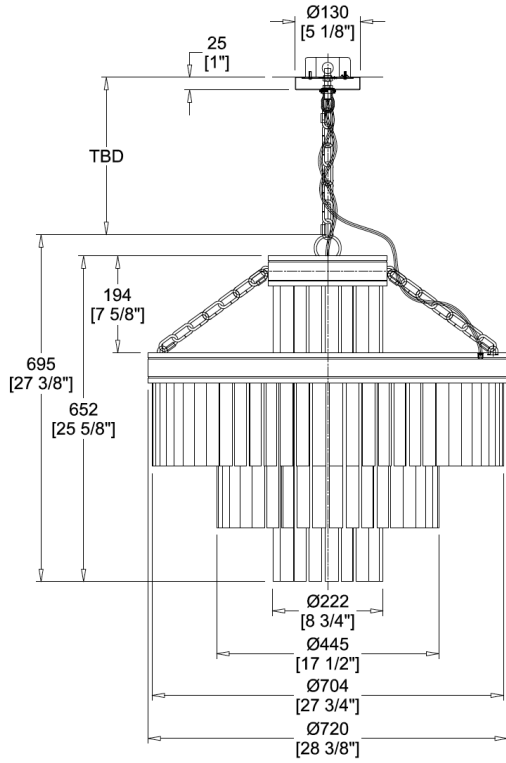

FRONT

SIDE

CLOSEUP

**DESCRIPTION**

The warm satin brass tone of the Valentina geometric living room ceiling light gives a luxurious yet industrial appeal.

**MATERIALS**

Steel, Glass

**CERTIFICATIONS**

UL Certified

**MOUNTING**

Single Gang J-BOX

**WEIGHT**

Allow for 30 LBS