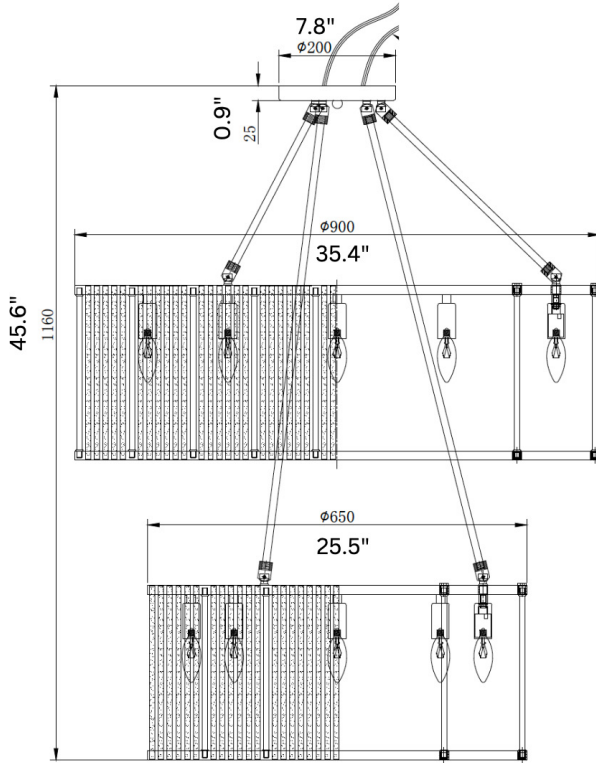

# FRONT

## WEIGHT

Allow for 120 LBS