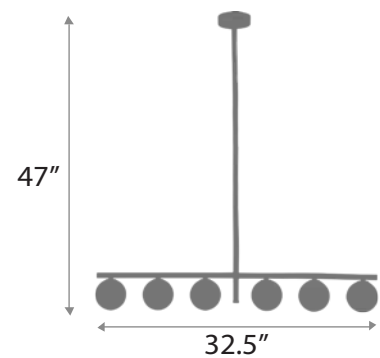

Gold: FINISHES

BELLA

CHANDELIER

DIAMETER: 32"
OVERALL HEIGHT: 40"
WEIGHT: Allow for 60 LBS
LAMPING: (7) 35W MR16, 120V

FINISHES: Polished Nickel

BORDEAUX

CHANDELIER

17.5" : BODY HEIGHT
30" : DIAMETER
34.5" : OVERALL HEIGHT
Allow for 20 LBS : WEIGHT
(10) 40W E26, 120V : LAMPING

WEIGHT: Allow for 70 LBS

LAMPING: (9) 5W E12 LED, 120V

FINISHES: Satin Brass, Matte Black

CICERO

CHANDELIER

29" : BODY HEIGHT
31.5" : DIAMETER
47" : OVERALL HEIGHT
Allow for 40 LBS : WEIGHT
(12) G9 40W, 120V : LAMPING

Satin Brass : FINISHES
Amber, Smoke : GLASS

DOMINIC

CHANDELIER

BODY HEIGHT: 4.5"
LENGTH: 32.5"
OVERALL HEIGHT: 47"
WEIGHT: Allow for 10 LBS
LAMPING: (8) 40W E26, 120V

FINISHES: Satin Brass

DOMINIQUE

CHANDELIER

86" max, 30" min

30"

20" : BODY HEIGHT
30" : DIAMETER
86" max, 30" min : OVERALL HEIGHT
Allow for 50 LBS : WEIGHT
(8) 9W E26 LED, 120V : LAMPING

Satin Brass : FINISHES

15

DRAKE

PENDANT

BODY HEIGHT: 13"
DIAMETER: 14"
OVERALL HEIGHT: 48"
WEIGHT: Allow for 20 LBS
LAMPING: (1) 5W E12 LED, 120V