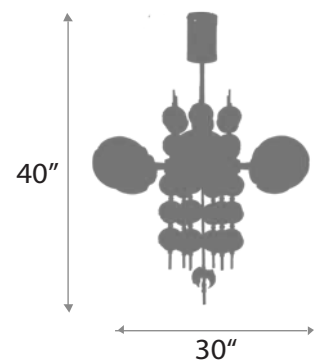

FINISHES: Bronze

JOIE
CHANDELIER

18" : DIAMETER
49" : OVERALL HEIGHT
Allow for 20 LBS : WEIGHT
(12) 4W G9, 120V : LAMPING

Satin Brass : FINISHES

25

KESSA

PENDANT

BODY HEIGHT: 10"
DIAMETER: 6"
OVERALL HEIGHT: 58"
WEIGHT: Allow for 10 LBS
LAMPING: (1) 40W G9, 120V

FINISHES: Satin Brass

LOREN

CHANDELIER

6" : BODY HEIGHT
28" : DIAMETER
40" : OVERALL HEIGHT
Allow for 20 LBS : WEIGHT
(3) MR-16 35W : LAMPING

Polished Nickel : FINISHES

MADISON

CHANDELIER

BODY HEIGHT: 30"
DIAMETER: 30"
OVERALL HEIGHT: 40"
WEIGHT: Allow for 30 LBS
LAMPING: (6) Medium Base E26

FINISHES: Satin Brass

MAISON

CHANDELIER

20" : BODY HEIGHT
40" : DIAMETER
40" : OVERALL HEIGHT
Allow for 40 LBS : WEIGHT
(18) G9, 40W, 120V : LAMPING

Matte Black : FINISHES

MARCELLA

CHANDELIER

BODY HEIGHT: 29"

DIAMETER: 42"

OVERALL HEIGHT: 45"

WEIGHT: Allow for 40 LBS

LAMPING: (12) 110 Calendabra, E12 LED

FINISHES: Blue Glass and Polished Nickel

30

MARIELLE

CHANDELIER