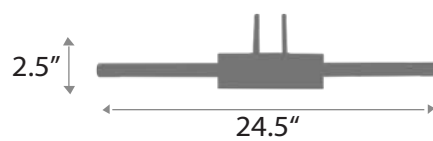

HEIGHT: Adjustable Swivel for Height 2.5"

PROJECTION: 8"

WIDTH: 24.5"

WEIGHT: Allow for 5 LBS

LAMPING: 14W LED Strip

FINISHES: Satin Brass