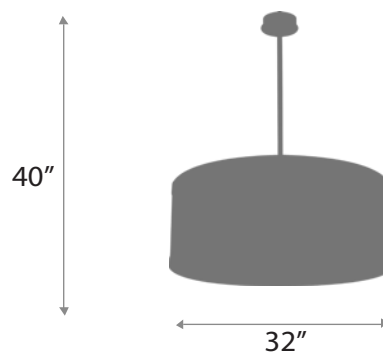

ALBA

CHANDELIER

BODY HEIGHT: 7.75"

DIAMETER: 35.5"

OVERALL HEIGHT: 23.5"

WEIGHT: Allow for 25 LBS

LAMPING: (8) 40W E26, 120V

FINISHES: Satin Brass, Matte Black

Gold: FINISHES

BELLA

CHANDELIER

DIAMETER: 32"
OVERALL HEIGHT: 40"
WEIGHT: Allow for 60 LBS
LAMPING: (7) 35W MR16, 120V

FINISHES: Polished Nickel

BORDEAUX

CHANDELIER

17.5" : BODY HEIGHT
30" : DIAMETER
34.5" : OVERALL HEIGHT
Allow for 20 LBS : WEIGHT
(10) 40W E26, 120V : LAMPING

Satin Brass : FINISHES

BRADFORD

CHANDELIER

BODY HEIGHT: 12"
DIAMETER: 32"
OVERALL HEIGHT: 40"
WEIGHT: Allow for 50 LBS
LAMPING: (8) 60W E12, 220V

FINISHES: Satin Brass

10

CADENZA

CHANDELIER

3" : BODY HEIGHT
24" & 36" : DIAMETER
63" : OVERALL HEIGHT
Allow for 25 LBS : WEIGHT
4W LF LED Strip, 3000K 50 W : LAMPING

Matte Black : FINISHES

CASSIAN

CHANDELIER

BODY HEIGHT: 28"

DIAMETER: 25.5"

OVERALL HEIGHT: 40"