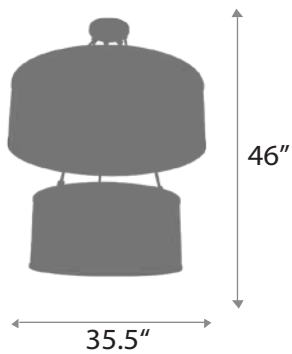

URSA

CHANDELIER

BODY HEIGHT: 13"
DIAMETER: 44.5"
OVERALL HEIGHT: 53.5"
WEIGHT: Allow for 125 LBS
LAMPING: 25W LED Strip, 3000K

FINISHES: Black Pearl Chrome

VALEN

CHANDELIER

35.5" : DIAMETER
46" : OVERALL HEIGHT:
Allow for 125 LBS : WEIGHT
(20) 5W LED E12, 120V : LAMPING

Oil Rubbed Bronze : FINISHES:

55

VALENTINA

CHANDELIER

DIAMETER: **28"**

OVERALL HEIGHT: **27.5"**

WEIGHT: **Allow for 35 LBS**

LAMPING: **(15) 25W LED E12, 120V**

BODY HEIGHT: 20"

DIAMETER: 9"

OVERALL HEIGHT: 63"

WEIGHT: Allow for 15 LBS

LAMPING: (1) 9W LED E26, 120V

FINISHES: Oil Rubbed Bronze

58

WARREN