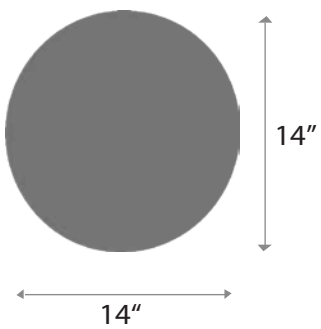

BODY HEIGHT: 5.5"
DIAMETER: 39"
OVERALL HEIGHT: 79"
WEIGHT: Allow for 50 LBS
LAMPING: LED Strip

FINISHES: Matte Black

36

PUMA

DOWNLIGHT

14": DIAMETER:
4": PROJECTION
Allow for 10 LBS: WEIGHT
12W 120V 60HZ LED: LAMPING