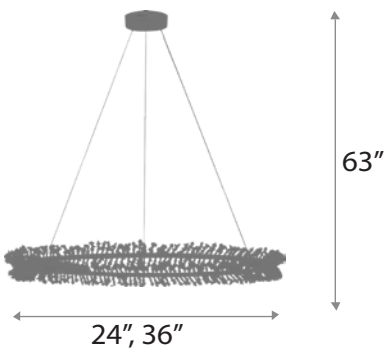

Gold: FINISHES

BELLA

CHANDELIER

DIAMETER: 32"
OVERALL HEIGHT: 40"
WEIGHT: Allow for 60 LBS
LAMPING: (7) 35W MR16, 120V

FINISHES: Polished Nickel

BORDEAUX

CHANDELIER

17.5" : BODY HEIGHT
30" : DIAMETER
34.5" : OVERALL HEIGHT
Allow for 20 LBS : WEIGHT
(10) 40W E26, 120V : LAMPING

Satin Brass : FINISHES

BRADFORD

CHANDELIER

BODY HEIGHT: 12"
DIAMETER: 32"
OVERALL HEIGHT: 40"
WEIGHT: Allow for 50 LBS
LAMPING: (8) 60W E12, 220V

FINISHES: Satin Brass

10

CADENZA

CHANDELIER

3" : BODY HEIGHT
24" & 36" : DIAMETER
63" : OVERALL HEIGHT
Allow for 25 LBS : WEIGHT
4W LF LED Strip, 3000K 50 W : LAMPING

Matte Black : FINISHES

CASSIAN

CHANDELIER

BODY HEIGHT: 28"

DIAMETER: 25.5"

OVERALL HEIGHT: 40"

Satin Brass : FINISHES
Amber, Smoke : GLASS

DOMINIC

CHANDELIER

BODY HEIGHT: 4.5"
LENGTH: 32.5"
OVERALL HEIGHT: 47"
WEIGHT: Allow for 10 LBS
LAMPING: (8) 40W E26, 120V

FINISHES: Satin Brass

DOMINIQUE

CHANDELIER