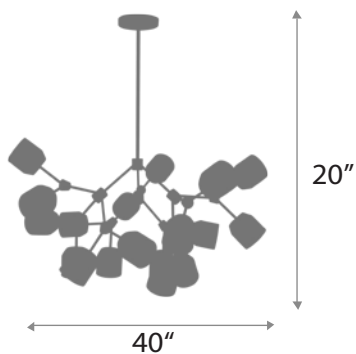

MAISON

CHANDELIER

20" : BODY HEIGHT
40" : DIAMETER
40" : OVERALL HEIGHT
Allow for 40 LBS : WEIGHT
(18) G9, 40W, 120V : LAMPING

Matte Black : FINISHES