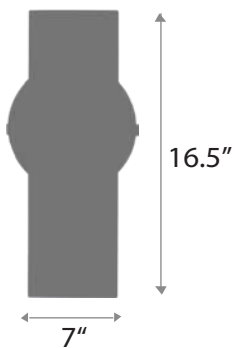

SOLIS

SCONCE

16.5" : HEIGHT
4" : PROJECTION
7" : WIDTH

Allow for 30 LBS : WEIGHT
(2) 5W E12, 120V LED : LAMPING

Matte Black, Satin Brass : FINISHES

75