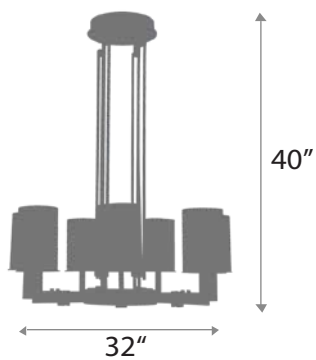

SAHAN

CHANDELIER

BODY HEIGHT : 65"

DIAMETER : 38"

OVERALL HEIGHT : 80"

WEIGHT : Allow for 45 LBS

LAMPING : (9) 9W E26 LED, 120V

FINISHES : Satin Brass & Matte Black

BODY HEIGHT: 12.5"
DIAMETER: 17"
OVERALL HEIGHT: 57"
WEIGHT: Allow for 25 LBS
LAMPING: (6) 5W E12, 120V LED

FINISHES: Satin Brass

SIMONE

PENDANT

31" : BODY HEIGHT
32" : DIAMETER:
53" : OVERALL HEIGHT:
Allow for 10 LBS : WEIGHT
(6) 9W E26 LED, 120V : LAMPING

Satin Brass : FINISHES

STARLING

PENDANT

BODY HEIGHT: 28"

DIAMETER: 33"

OVERALL HEIGHT: 41"

WEIGHT: Allow for 25 LBS

LAMPING: (8) 4W G9, 120V

FINISHES: Stainless Steel

48

TALIN

PENDANT

12.5" : BODY HEIGHT
32" : DIAMETER
40" : OVERALL HEIGHT
Allow for 40 LBS : WEIGHT
(7) 5W E12, 120V : LAMPING

Matte Black : FINISHES

TREMAINE

PENDANT