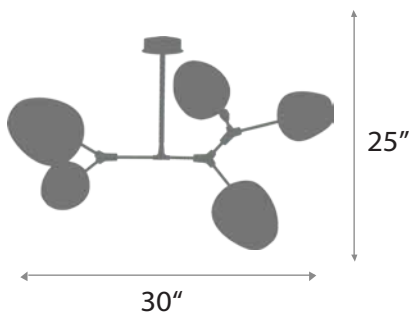

RHOME SPUTNIK CHANDELIER

44" : LENGTH
30" : WIDTH
25" : HEIGHT
Allow for 20 LBS : WEIGHT
(5) 40W E26, 120V : LAMPING

Satin Brass, Matte Black & Stainless Steel : FINISHES:
Smoke, Mirror, Clear, Crackle : GLASS