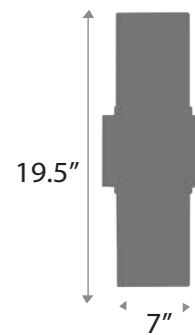

BODY HEIGHT: 20"

DIAMETER: 9"

OVERALL HEIGHT: 63"

WEIGHT: Allow for 15 LBS

LAMPING: (1) 9W LED E26, 120V

FINISHES: Oil Rubbed Bronze

58

WARREN

LAMPING: 14W LED Strip

FINISHES: Satin Brass

L I T O
P I C T U R E L I G H T

Adjustable Swivel for Height 2.5" : HEIGHT
8.5" : PROJECTION
24" : WIDTH
Allow for 5 LBS : WEIGHT
14W LED Strip : LAMPING
Stainless Steel : FINISHES

MARLO

SCONCE

HEIGHT: 6.5"
PROJECTION: 2"
WIDTH: 3.5"
WEIGHT: Allow for 15 LBS
LAMPING: (2) 3W LED 3000K

FINISHES: Matte Black

68

MAYVEN

SCONCE

16" : HEIGHT
9" : PROJECTION
7" : WIDTH
Allow for 10 LBS : WEIGHT
(1) 9W E26, 120V : LAMPING
Stainless Steel : FINISHES

MONTREL

SCONCE

HEIGHT: 19.5"
PROJECTION: 5"
WIDTH: 7"
WEIGHT: Allow for 15 LBS
LAMPING: E26 40W, 120V
FINISHES: Stainless Steel

70

O D I N
SCONCE

17.5" : HEIGHT
4.5" : PROJECTION
3.5" : WIDTH
Allow for 10 LBS : WEIGHT
(1) 9W E26, 120V : LAMPING