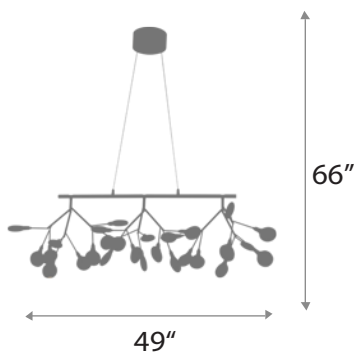

Satin Brass : FINISHES
Amber, Smoke : GLASS

DOMINIC

CHANDELIER

BODY HEIGHT: 4.5"
LENGTH: 32.5"
OVERALL HEIGHT: 47"
WEIGHT: Allow for 10 LBS
LAMPING: (8) 40W E26, 120V

FINISHES: Satin Brass

DOMINIQUE

CHANDELIER

FINISHES: Matte Black

EDEN

CHANDELIER

40" : LENGTH
10" : WIDTH
40" : HEIGHT
Allow for 75 LBS : WEIGHT
(15) 4W G9, 120V : LAMPING

Satin Brass, Matte Black, Polished Nickel : FINISHES

EMILLE

CHANDELIER

BODY HEIGHT: 6"
DIAMETER: 40"
OVERALL HEIGHT: 50"
WEIGHT: Allow for 45 LBS
LAMPING: (10) 4W G9 LED, 120V

FINISHES: Satin Brass

GALJOUR

CHANDELIER

26" : BODY HEIGHT
30" : DIAMETER
43" : OVERALL HEIGHT
Allow for 170 LBS : WEIGHT
(12) 4W G9 LED, 120V : LAMPING

Polished Nickel : FINISHES

GEM

DOWNLIGHT

DIAMETER: 6"
OVERALL HEIGHT: 12"
WEIGHT: Allow for 5 LBS
LAMPING: (1) 8W LED Chip, 120V
FINISHES: Satin Brass

HAZEL

CHANDELIER

49" : LENGTH
23" : WIDTH
14" : BODY HEIGHT
66" : OVERALL HEIGHT
Allow for 15 LBS : WEIGHT
(27) 4W LED G4, 120V : LAMPING

Matte Black : FINISHES

ISLA

PENDANT

BODY HEIGHT: 18"
DIAMETER: 32"
OVERALL HEIGHT: 40"
WEIGHT: Allow for 20 LBS
LAMPING: (6) 5W E12, 120V