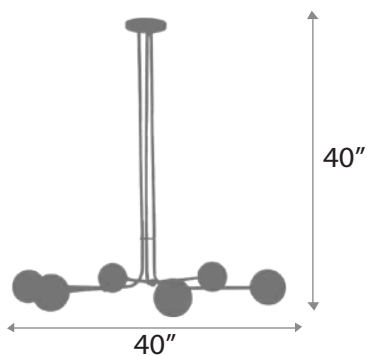

WARREN

CHANDELIER

5" : BODY HEIGHT
40" : DIAMETER
40" : OVERALL HEIGHT
Allow for 20 LBS : WEIGHT
(6) G9 LED, 120V : LAMPING

Matte Black : FINISHES:

59