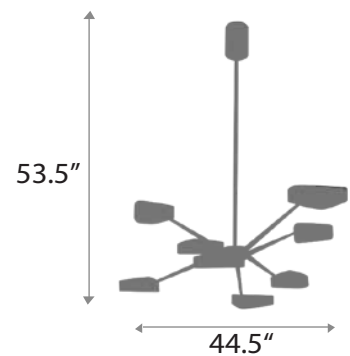

BODY HEIGHT: 13"
DIAMETER: 44.5"
OVERALL HEIGHT: 53.5"
WEIGHT: Allow for 125 LBS
LAMPING: 25W LED Strip, 3000K

FINISHES: Black Pearl Chrome