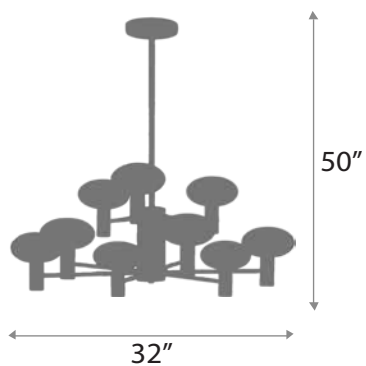

ALBA

CHANDELIER

BODY HEIGHT: 7.75"

DIAMETER: 35.5"

OVERALL HEIGHT: 23.5"

WEIGHT: Allow for 25 LBS

LAMPING: (8) 40W E26, 120V

FINISHES: Satin Brass, Matte Black

ALLETA

CHANDELIER

13" : BODY HEIGHT
26" : DIAMETER
60" max, 30" min : OVERALL HEIGHT
Allow for 35 LBS : WEIGHT
(4) 25W G25, 120V : LAMPING

Satin Brass, Matte Black : FINISHES

ALLISTER

DOWNLIGHT

LENGTH: 14"

WIDTH: 14"

05

AVIA

CHANDELIER

DIAMETER: 28"
OVERALL HEIGHT: 48"
WEIGHT: Allow for 20 LBS
LAMPING: (1) 4W LF LED Strip, 100W
FINISHES: Bronze

BANK

CHANDELIER

13": BODY HEIGHT
32": DIAMETER
50": OVERALL HEIGHT
Allow for 25 LBS: WEIGHT
(9) 4W G9 LED, 120V: LAMPING

Gold: FINISHES

BELLA

CHANDELIER

DIAMETER: 32"
OVERALL HEIGHT: 40"
WEIGHT: Allow for 60 LBS
LAMPING: (7) 35W MR16, 120V

FINISHES: Polished Nickel

BORDEAUX

CHANDELIER

17.5" : BODY HEIGHT
30" : DIAMETER
34.5" : OVERALL HEIGHT
Allow for 20 LBS : WEIGHT
(10) 40W E26, 120V : LAMPING