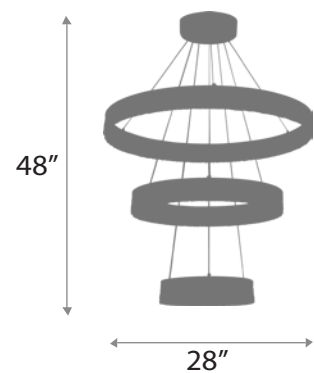

AVIA

CHANDELIER

DIAMETER: 28"
OVERALL HEIGHT: 48"
WEIGHT: Allow for 20 LBS
LAMPING: (1) 4W LF LED Strip, 100W
FINISHES: Bronze