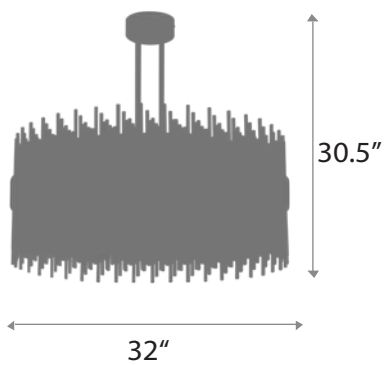

RUFUS

CHANDELIER

BODY HEIGHT: 28"
DIAMETER: 30"
OVERALL HEIGHT: 54"
WEIGHT: Allow for 40 LBS
LAMPING: (10) E12, 40W

FINISHES: Satin Brass

SABINA

CHANDELIER

14" : BODY HEIGHT:
32" : DIAMETER
30.5" : OVERALL HEIGHT
Allow for 35 LBS : WEIGHT
LED Strip 4.5W, 3000K : LAMPING
Satin Brass : FINISHES:

SAHAN

CHANDELIER

BODY HEIGHT : 65"

DIAMETER : 38"

OVERALL HEIGHT : 80"

WEIGHT : Allow for 45 LBS

LAMPING : (9) 9W E26 LED, 120V

FINISHES : Satin Brass & Matte Black