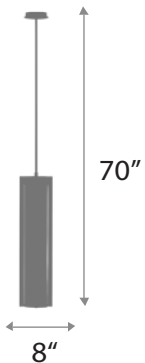

PALMER

PENDANT

31.5" : BODY HEIGHT
8" : DIAMETER
70" : OVERALL HEIGHT
Allow for 15 LBS : WEIGHT
(3) 40W E26, 120V : LAMPING

Satin Brass : FINISHES:

35