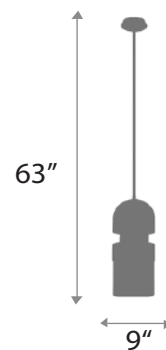

Oil Rubbed Bronze : FINISHES:

55

VALENTINA

CHANDELIER

DIAMETER: **28"**

OVERALL HEIGHT: **27.5"**

WEIGHT: **Allow for 35 LBS**

LAMPING: **(15) 25W LED E12, 120V**

FINISHES: **Satin Brass**

VESTA

PENDANT

20" : BODY HEIGHT
10.5" : DIAMETER
57" : OVERALL HEIGHT
Allow for 20 LBS : WEIGHT
(1) E27, 110V : LAMPING

Antique Brass : FINISHES:

57

VULCAN

PENDANT

BODY HEIGHT: 20"

DIAMETER: 9"

OVERALL HEIGHT: 63"

WEIGHT: Allow for 15 LBS

LAMPING: (1) 9W LED E26, 120V

FINISHES: Oil Rubbed Bronze

58

WARREN

CHANDELIER

5" : BODY HEIGHT
40" : DIAMETER
40" : OVERALL HEIGHT
Allow for 20 LBS : WEIGHT
(6) G9 LED, 120V : LAMPING

Matte Black : FINISHES:

59

WALL

| Solis
| Pg. 68

ANN ARBOUR

SCONCE