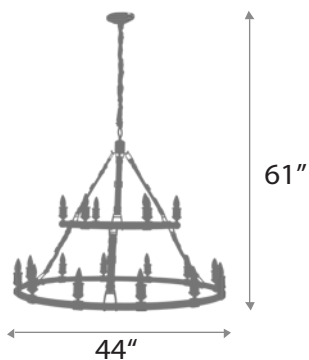

ALLETA

CHANDELIER

13" : BODY HEIGHT
26" : DIAMETER
60" max, 30" min : OVERALL HEIGHT
Allow for 35 LBS : WEIGHT
(4) 25W G25, 120V : LAMPING

Satin Brass, Matte Black : FINISHES

ALLISTER

DOWNLIGHT

LENGTH: 14"

WIDTH: 14"

BODY HEIGHT: 5.5"
DIAMETER: 39"
OVERALL HEIGHT: 79"
WEIGHT: Allow for 50 LBS
LAMPING: LED Strip

FINISHES: Matte Black

36

PUMA

DOWNLIGHT

14": DIAMETER:
4": PROJECTION
Allow for 10 LBS: WEIGHT
12W 120V 60HZ LED: LAMPING

Satin Brass, Matte Black: FINISHES:

QUENTIN

CHANDELIER

DIAMETER: 40"
OVERALL HEIGHT: 80" max, 20" min
WEIGHT: Allow for 30 LBS
LAMPING: 120V 6000 Lumen 3000K
FINISHES: Satin Brass, Oil Rubbed Bronze

REDFORD

CHANDELIER

25" : BODY HEIGHT
44" : DIAMETER
61" : OVERALL HEIGHT
Allow for 35 LBS : WEIGHT
(18) Medium Base, 40W : LAMPING

Satin Brass : FINISHES:

39

RHOMER

CHANDELIER

LENGTH: 60"
WIDTH: 31"
HEIGHT: 20"
WEIGHT: Allow for 20 LBS
LAMPING: (8) G9 LED, 120V