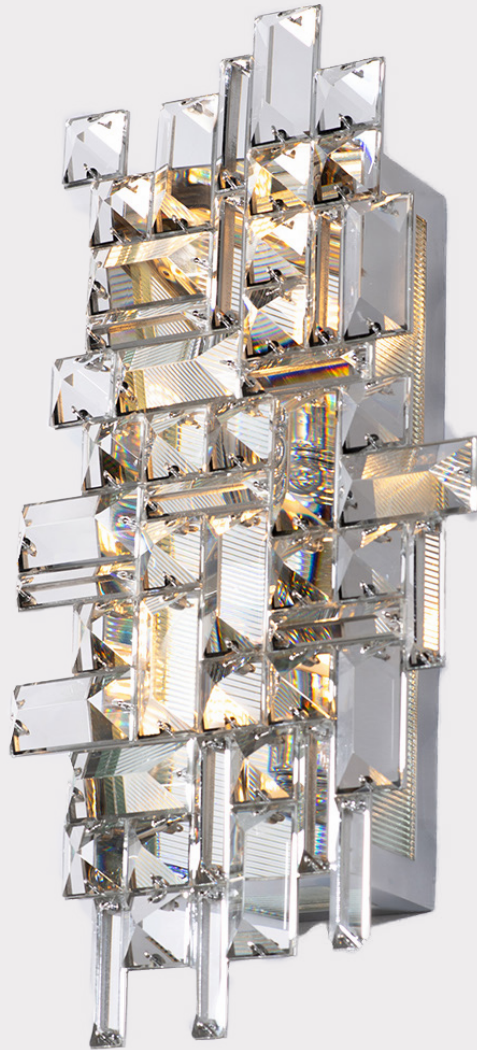

LAMPING: 14W LED Strip

FINISHES: Satin Brass

L I T O
P I C T U R E L I G H T

Adjustable Swivel for Height 2.5" : HEIGHT
8.5" : PROJECTION
24" : WIDTH
Allow for 5 LBS : WEIGHT
14W LED Strip : LAMPING
Stainless Steel : FINISHES

MARLO

SCONCE

HEIGHT: 6.5"
PROJECTION: 2"
WIDTH: 3.5"
WEIGHT: Allow for 15 LBS
LAMPING: (2) 3W LED 3000K

FINISHES: Matte Black

68

MAYVEN

SCONCE

16" : HEIGHT
9" : PROJECTION
7" : WIDTH
Allow for 10 LBS : WEIGHT
(1) 9W E26, 120V : LAMPING
Stainless Steel : FINISHES

MONTREL

SCONCE

HEIGHT: 19.5"
PROJECTION: 5"
WIDTH: 7"
WEIGHT: Allow for 15 LBS
LAMPING: E26 40W, 120V
FINISHES: Stainless Steel

70

O D I N
SCONCE

17.5" : HEIGHT
4.5" : PROJECTION
3.5" : WIDTH
Allow for 10 LBS : WEIGHT
(1) 9W E26, 120V : LAMPING