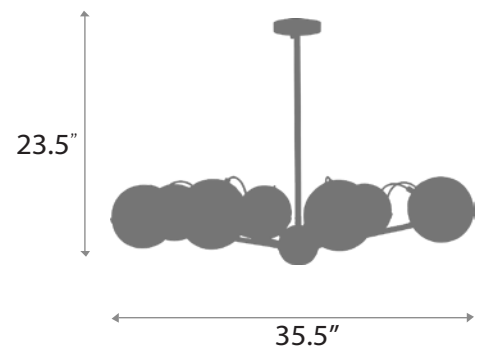

ALBA

CHANDELIER

BODY HEIGHT: 7.75"

DIAMETER: 35.5"

OVERALL HEIGHT: 23.5"

WEIGHT: Allow for 25 LBS

LAMPING: (8) 40W E26, 120V

FINISHES: Satin Brass, Matte Black

ALLETA

CHANDELIER

13" : BODY HEIGHT
26" : DIAMETER
60" max, 30" min : OVERALL HEIGHT
Allow for 35 LBS : WEIGHT
(4) 25W G25, 120V : LAMPING

Satin Brass, Matte Black : FINISHES

ALLISTER

DOWNLIGHT

LENGTH: 14"

WIDTH: 14"

HEIGHT: 14"

WEIGHT: Allow for 10 LBS

LAMPING: (1) 9W E26, 120V

FINISHES: Satin Brass, Matte Black

AMANDE

DOWNLIGHT

8" : DIAMETER
15" : OVERALL HEIGHT
Allow for 5 LBS : WEIGHT
(1) 4W G9 LED, 120V : LAMPING

Satin Brass : FINISHES

Gold: FINISHES

BELLA

CHANDELIER

DIAMETER: 32"
OVERALL HEIGHT: 40"
WEIGHT: Allow for 60 LBS
LAMPING: (7) 35W MR16, 120V

FINISHES: Polished Nickel

BORDEAUX

CHANDELIER

17.5" : BODY HEIGHT
30" : DIAMETER
34.5" : OVERALL HEIGHT
Allow for 20 LBS : WEIGHT
(10) 40W E26, 120V : LAMPING