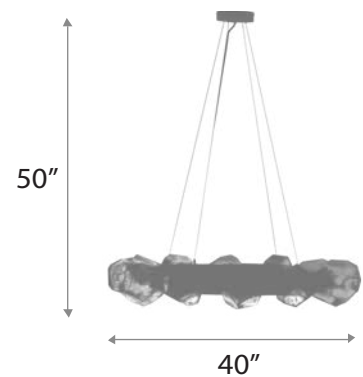

Satin Brass : FINISHES
Amber, Smoke : GLASS

DOMINIC

CHANDELIER

BODY HEIGHT: 4.5"
LENGTH: 32.5"
OVERALL HEIGHT: 47"
WEIGHT: Allow for 10 LBS
LAMPING: (8) 40W E26, 120V

FINISHES: Satin Brass

DOMINIQUE

CHANDELIER

86" max, 30" min

30"

20" : BODY HEIGHT
30" : DIAMETER
86" max, 30" min : OVERALL HEIGHT
Allow for 50 LBS : WEIGHT
(8) 9W E26 LED, 120V : LAMPING

Satin Brass : FINISHES

15

DRAKE

PENDANT

BODY HEIGHT: 13"
DIAMETER: 14"
OVERALL HEIGHT: 48"
WEIGHT: Allow for 20 LBS
LAMPING: (1) 5W E12 LED, 120V

FINISHES: Matte Black

EDEN

CHANDELIER

40" : LENGTH
10" : WIDTH
40" : HEIGHT
Allow for 75 LBS : WEIGHT
(15) 4W G9, 120V : LAMPING

Satin Brass, Matte Black, Polished Nickel : FINISHES

EMILLE

CHANDELIER

BODY HEIGHT: 6"
DIAMETER: 40"
OVERALL HEIGHT: 50"
WEIGHT: Allow for 45 LBS
LAMPING: (10) 4W G9 LED, 120V

FINISHES: Satin Brass

GALJOUR

CHANDELIER

26" : BODY HEIGHT
30" : DIAMETER
43" : OVERALL HEIGHT
Allow for 170 LBS : WEIGHT
(12) 4W G9 LED, 120V : LAMPING

Polished Nickel : FINISHES

GEM

DOWNLIGHT

DIAMETER: 6"
OVERALL HEIGHT: 12"
WEIGHT: Allow for 5 LBS
LAMPING: (1) 8W LED Chip, 120V
FINISHES: Satin Brass