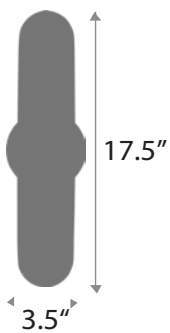

BODY HEIGHT: 20"

DIAMETER: 9"

OVERALL HEIGHT: 63"

WEIGHT: Allow for 15 LBS

LAMPING: (1) 9W LED E26, 120V

FINISHES: Oil Rubbed Bronze

58

WARREN

MARLO

SCONCE

HEIGHT: 6.5"
PROJECTION: 2"
WIDTH: 3.5"
WEIGHT: Allow for 15 LBS
LAMPING: (2) 3W LED 3000K

FINISHES: Matte Black

68

MAYVEN

SCONCE

16" : HEIGHT
9" : PROJECTION
7" : WIDTH
Allow for 10 LBS : WEIGHT
(1) 9W E26, 120V : LAMPING
Stainless Steel : FINISHES

MONTREL

SCONCE

HEIGHT: 19.5"
PROJECTION: 5"
WIDTH: 7"
WEIGHT: Allow for 15 LBS
LAMPING: E26 40W, 120V
FINISHES: Stainless Steel

70

O D I N
SCONCE

17.5" : HEIGHT
4.5" : PROJECTION
3.5" : WIDTH
Allow for 10 LBS : WEIGHT
(1) 9W E26, 120V : LAMPING

Satin Brass, Matte Black : FINISHES

PUMA

DOWNLIGHT

DIAMETER: 14"
PROJECTION: 4"
WEIGHT: Allow for 5 LBS
LAMPING: 12W, 120V 60HZ LED
FINISHES: Satin Brass, Matte Black

SAMANTHA

SCONCE

3" : WIDTH
3" : PROJECTION
18" : OVERALL HEIGHT
Allow for 20 LBS : WEIGHT
(8) 40W E26, 120V : LAMPING