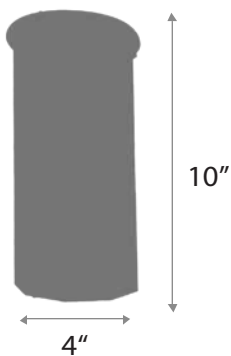

FINISHES: Satin Brass

MAISON

CHANDELIER

20" : BODY HEIGHT
40" : DIAMETER
40" : OVERALL HEIGHT
Allow for 40 LBS : WEIGHT
(18) G9, 40W, 120V : LAMPING

Matte Black : FINISHES

MARCELLA

CHANDELIER

BODY HEIGHT: 29"

DIAMETER: 42"

OVERALL HEIGHT: 45"

WEIGHT: Allow for 40 LBS

LAMPING: (12) 110 Calendabra, E12 LED

FINISHES: Blue Glass and Polished Nickel

30

MARIELLE

CHANDELIER

23" : BODY HEIGHT
30" : DIAMETER
44" : OVERALL HEIGHT
Allow for 80 LBS : WEIGHT
(6) E12, 40W Candelabra : LAMPING

Green/ Frosted Glass and Satin Brass : FINISHES

MELROSE

PENDANT

DIAMETER: 16", 12"
OVERALL HEIGHT: 75"
WEIGHT: Allow for 10 LBS
LAMPING: (8) E26 LED

FINISHES: Matte Black
ACRYLIC: Silver, Gold

OCTAVIA

DOWNLIGHT

4" : DIAMETER
10" : OVERALL HEIGHT
Allow for 10 LBS : WEIGHT
(1) 40W E26 : LAMPING

Satin Brass, Matte Black : FINISHES

ORION

CHANDELIER

BODY HEIGHT: 6"
DIAMETER: 31"
OVERALL HEIGHT: 39"
WEIGHT: Allow for 10 LBS
LAMPING: (6)G9 40W