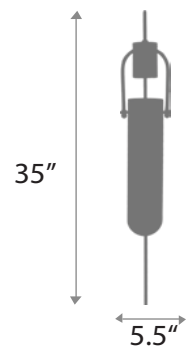

ARC

SCONCE

WIDTH: 5.5"
PROJECTION: 8.5"
HEIGHT: 35"
WEIGHT: Allow for 15 LBS
LAMPING: (1) 35W M16, 120V

FINISHES: Matte Black