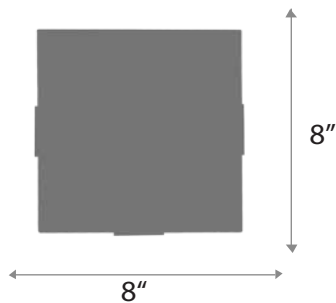

ANN ARBOUR

SCONCE

8" : WIDTH
6" : PROJECTION
8" : HEIGHT
Allow for 5 LBS : WEIGHT
(8) 40W E12, 120V : LAMPING

Satin Brass, Matte Black & Stainless Steel : FINISHES