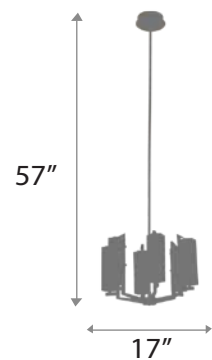

ALLETA

CHANDELIER

13" : BODY HEIGHT
26" : DIAMETER
60" max, 30" min : OVERALL HEIGHT
Allow for 35 LBS : WEIGHT
(4) 25W G25, 120V : LAMPING

Satin Brass, Matte Black : FINISHES

ALLISTER

DOWNLIGHT

LENGTH: 14"

WIDTH: 14"

SAHAN

CHANDELIER

BODY HEIGHT : 65"

DIAMETER : 38"

OVERALL HEIGHT : 80"

WEIGHT : Allow for 45 LBS

LAMPING : (9) 9W E26 LED, 120V

FINISHES : Satin Brass & Matte Black

GLASS : Crackle, Smoke

SAMUEL

PENDANT

18" : BODY HEIGHT
48" : LENGTH
80" : DIAMETER
24" : OVERALL HEIGHT
Allow for 15 LBS : WEIGHT
(3) 9W E26 LED, 120V : LAMPING

Matte Black : FINISHES:

45

SENECA

PENDANT

BODY HEIGHT: 12.5"
DIAMETER: 17"
OVERALL HEIGHT: 57"
WEIGHT: Allow for 25 LBS
LAMPING: (6) 5W E12, 120V LED

FINISHES: Satin Brass

SIMONE

PENDANT

31" : BODY HEIGHT
32" : DIAMETER:
53" : OVERALL HEIGHT:
Allow for 10 LBS : WEIGHT
(6) 9W E26 LED, 120V : LAMPING