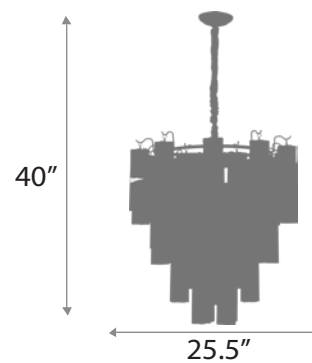

Gold: FINISHES

BELLA

CHANDELIER

DIAMETER: 32"
OVERALL HEIGHT: 40"
WEIGHT: Allow for 60 LBS
LAMPING: (7) 35W MR16, 120V

FINISHES: Polished Nickel

BORDEAUX

CHANDELIER

17.5" : BODY HEIGHT
30" : DIAMETER
34.5" : OVERALL HEIGHT
Allow for 20 LBS : WEIGHT
(10) 40W E26, 120V : LAMPING

3" : BODY HEIGHT
24" & 36" : DIAMETER
63" : OVERALL HEIGHT
Allow for 25 LBS : WEIGHT
4W LF LED Strip, 3000K 50 W : LAMPING

Matte Black : FINISHES

CASSIAN

CHANDELIER

BODY HEIGHT: 28"

DIAMETER: 25.5"

OVERALL HEIGHT: 40"

WEIGHT: Allow for 70 LBS

LAMPING: (9) 5W E12 LED, 120V

FINISHES: Satin Brass, Matte Black

CICERO

CHANDELIER

29" : BODY HEIGHT
31.5" : DIAMETER
47" : OVERALL HEIGHT
Allow for 40 LBS : WEIGHT
(12) G9 40W, 120V : LAMPING

Satin Brass : FINISHES
Amber, Smoke : GLASS

DOMINIC

CHANDELIER

BODY HEIGHT: 4.5"
LENGTH: 32.5"
OVERALL HEIGHT: 47"
WEIGHT: Allow for 10 LBS
LAMPING: (8) 40W E26, 120V

FINISHES: Satin Brass

DOMINIQUE

CHANDELIER