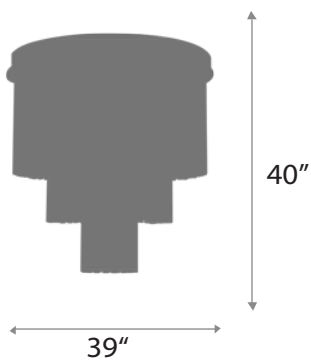

J A D E

CHANDELIER

39" : DIAMETER
40" : OVERALL HEIGHT
Allow for 240 LBS : WEIGHT
(12) 4W G9 LED, 120V : LAMPING

Polished Nickel : FINISHES