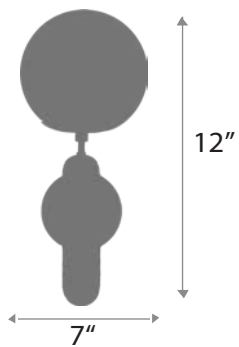

AURORA

SCONCE

12" : HEIGHT
7" : WIDTH
16" : PROJECTION
Allow for 10 LBS : WEIGHT
(1) 9W E26, 120V : LAMPING

Satin Brass : FINISHES