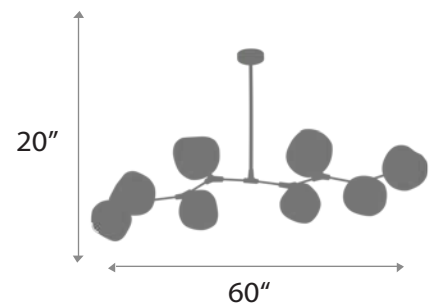

LENGTH: 60"
WIDTH: 31"
HEIGHT: 20"
WEIGHT: Allow for 20 LBS
LAMPING: (8) G9 LED, 120V

FINISHES: Matte Black