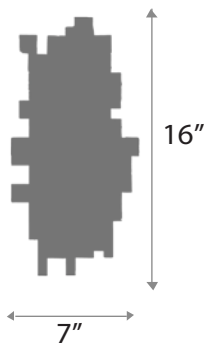

BODY HEIGHT: 20"

DIAMETER: 9"

OVERALL HEIGHT: 63"

WEIGHT: Allow for 15 LBS

LAMPING: (1) 9W LED E26, 120V

FINISHES: Oil Rubbed Bronze

58

WARREN

Satin Brass : FINISHES

65

LUMINA

PICTURE LIGHT

HEIGHT: Adjustable Swivel for Height 2.5"

PROJECTION: 8"

WIDTH: 24.5"

WEIGHT: Allow for 5 LBS

LAMPING: 14W LED Strip

FINISHES: Satin Brass

L I T O
P I C T U R E L I G H T

Adjustable Swivel for Height 2.5" : HEIGHT
8.5" : PROJECTION
24" : WIDTH
Allow for 5 LBS : WEIGHT
14W LED Strip : LAMPING
Stainless Steel : FINISHES

MARLO

SCONCE

HEIGHT: 6.5"
PROJECTION: 2"
WIDTH: 3.5"
WEIGHT: Allow for 15 LBS
LAMPING: (2) 3W LED 3000K

FINISHES: Matte Black

68

MAYVEN

SCONCE

16" : HEIGHT
9" : PROJECTION
7" : WIDTH
Allow for 10 LBS : WEIGHT
(1) 9W E26, 120V : LAMPING
Stainless Steel : FINISHES