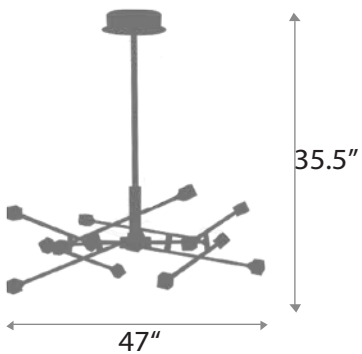

BODY HEIGHT: 25"
DIAMETER: 30"
OVERALL HEIGHT: 40"
WEIGHT: Allow for 85 LBS
LAMPING: (9) 5W E12 LED, 120V

FINISHES: Matte Black

50

TRITON

PENDANT

18.5" : BODY HEIGHT
47" : DIAMETER
35.5" : OVERALL HEIGHT
Allow for 15 LBS : WEIGHT
(15) 8W LED Chip, 120V : LAMPING