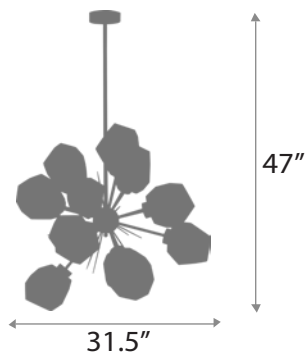

Gold: FINISHES

BELLA

CHANDELIER

DIAMETER: 32"
OVERALL HEIGHT: 40"
WEIGHT: Allow for 60 LBS
LAMPING: (7) 35W MR16, 120V

FINISHES: Polished Nickel

BORDEAUX

CHANDELIER

17.5" : BODY HEIGHT
30" : DIAMETER
34.5" : OVERALL HEIGHT
Allow for 20 LBS : WEIGHT
(10) 40W E26, 120V : LAMPING

3" : BODY HEIGHT
24" & 36" : DIAMETER
63" : OVERALL HEIGHT
Allow for 25 LBS : WEIGHT
4W LF LED Strip, 3000K 50 W : LAMPING

Matte Black : FINISHES

CASSIAN

CHANDELIER

BODY HEIGHT: 28"

DIAMETER: 25.5"

OVERALL HEIGHT: 40"

WEIGHT: Allow for 70 LBS

LAMPING: (9) 5W E12 LED, 120V

FINISHES: Satin Brass, Matte Black

CICERO

CHANDELIER

29" : BODY HEIGHT
31.5" : DIAMETER
47" : OVERALL HEIGHT
Allow for 40 LBS : WEIGHT
(12) G9 40W, 120V : LAMPING

Satin Brass : FINISHES
Amber, Smoke : GLASS

DOMINIC

CHANDELIER

BODY HEIGHT: 4.5"
LENGTH: 32.5"
OVERALL HEIGHT: 47"
WEIGHT: Allow for 10 LBS
LAMPING: (8) 40W E26, 120V

FINISHES: Satin Brass

DOMINIQUE

CHANDELIER