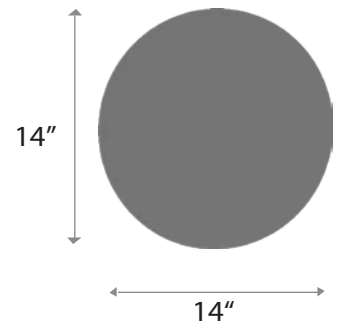

DIAMETER: 14"
PROJECTION: 4"
WEIGHT: Allow for 5 LBS
LAMPING: 12W, 120V 60HZ LED
FINISHES: Satin Brass, Matte Black