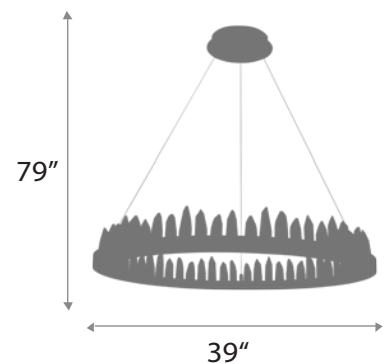

DIAMETER: 42"

OVERALL HEIGHT: 45"

WEIGHT: Allow for 40 LBS

LAMPING: (12) 110 Calendabra, E12 LED

FINISHES: Blue Glass and Polished Nickel

30

MARIELLE

CHANDELIER

23" : BODY HEIGHT
30" : DIAMETER
44" : OVERALL HEIGHT
Allow for 80 LBS : WEIGHT
(6) E12, 40W Candelabra : LAMPING

Green/ Frosted Glass and Satin Brass : FINISHES

MELROSE

PENDANT

DIAMETER: 16", 12"
OVERALL HEIGHT: 75"
WEIGHT: Allow for 10 LBS
LAMPING: (8) E26 LED

FINISHES: Matte Black
ACRYLIC: Silver, Gold

OCTAVIA

DOWNLIGHT

4" : DIAMETER
10" : OVERALL HEIGHT
Allow for 10 LBS : WEIGHT
(1) 40W E26 : LAMPING

Satin Brass, Matte Black : FINISHES

ORION

CHANDELIER

BODY HEIGHT: 6"
DIAMETER: 31"
OVERALL HEIGHT: 39"
WEIGHT: Allow for 10 LBS
LAMPING: (6)G9 40W

BODY HEIGHT: 5.5"
DIAMETER: 39"
OVERALL HEIGHT: 79"
WEIGHT: Allow for 50 LBS
LAMPING: LED Strip

FINISHES: Matte Black

36

PUMA

DOWNLIGHT

14": DIAMETER:
4": PROJECTION
Allow for 10 LBS: WEIGHT
12W 120V 60HZ LED: LAMPING