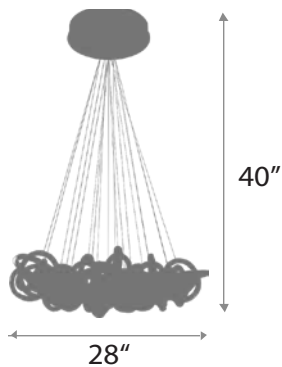

Gold: FINISHES

BELLA

CHANDELIER

DIAMETER: 32"
OVERALL HEIGHT: 40"
WEIGHT: Allow for 60 LBS
LAMPING: (7) 35W MR16, 120V

FINISHES: Polished Nickel

BORDEAUX

CHANDELIER

17.5" : BODY HEIGHT
30" : DIAMETER
34.5" : OVERALL HEIGHT
Allow for 20 LBS : WEIGHT
(10) 40W E26, 120V : LAMPING

FINISHES: Black

J A D E

CHANDELIER

39" : DIAMETER
40" : OVERALL HEIGHT
Allow for 240 LBS : WEIGHT
(12) 4W G9 LED, 120V : LAMPING

Polished Nickel : FINISHES

JAZZ

PENDANT

BODY HEIGHT: 23"
DIAMETER: 33"
OVERALL HEIGHT: 178"
WEIGHT: Allow for 75 LBS
LAMPING: (32) 5W E12, 120V

FINISHES: Bronze

JOIE
CHANDELIER

18" : DIAMETER
49" : OVERALL HEIGHT
Allow for 20 LBS : WEIGHT
(12) 4W G9, 120V : LAMPING

Satin Brass : FINISHES

25

KESSA

PENDANT

BODY HEIGHT: 10"
DIAMETER: 6"
OVERALL HEIGHT: 58"
WEIGHT: Allow for 10 LBS
LAMPING: (1) 40W G9, 120V

FINISHES: Satin Brass

LOREN

CHANDELIER

6" : BODY HEIGHT
28" : DIAMETER
40" : OVERALL HEIGHT
Allow for 20 LBS : WEIGHT
(3) MR-16 35W : LAMPING

Polished Nickel : FINISHES

MADISON

CHANDELIER

BODY HEIGHT: 30"
DIAMETER: 30"
OVERALL HEIGHT: 40"
WEIGHT: Allow for 30 LBS
LAMPING: (6) Medium Base E26