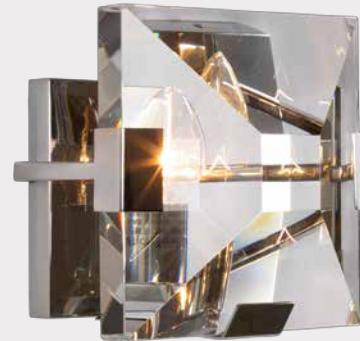

ANN ARBOUR

SCONCE

8" : WIDTH
6" : PROJECTION
8" : HEIGHT
Allow for 5 LBS : WEIGHT
(8) 40W E12, 120V : LAMPING

Satin Brass, Matte Black & Stainless Steel : FINISHES