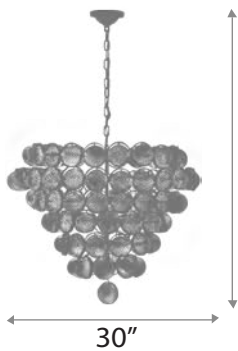

Gold: FINISHES

BELLA

CHANDELIER

DIAMETER: 32"
OVERALL HEIGHT: 40"
WEIGHT: Allow for 60 LBS
LAMPING: (7) 35W MR16, 120V

FINISHES: Polished Nickel

BORDEAUX

CHANDELIER

17.5" : BODY HEIGHT
30" : DIAMETER
34.5" : OVERALL HEIGHT
Allow for 20 LBS : WEIGHT
(10) 40W E26, 120V : LAMPING

WEIGHT: Allow for 70 LBS

LAMPING: (9) 5W E12 LED, 120V

FINISHES: Satin Brass, Matte Black

CICERO

CHANDELIER

29" : BODY HEIGHT
31.5" : DIAMETER
47" : OVERALL HEIGHT
Allow for 40 LBS : WEIGHT
(12) G9 40W, 120V : LAMPING

Satin Brass : FINISHES
Amber, Smoke : GLASS

DOMINIC

CHANDELIER

BODY HEIGHT: 4.5"
LENGTH: 32.5"
OVERALL HEIGHT: 47"
WEIGHT: Allow for 10 LBS
LAMPING: (8) 40W E26, 120V

FINISHES: Satin Brass

DOMINIQUE

CHANDELIER

86" max, 30" min

30"

20" : BODY HEIGHT
30" : DIAMETER
86" max, 30" min : OVERALL HEIGHT
Allow for 50 LBS : WEIGHT
(8) 9W E26 LED, 120V : LAMPING

Satin Brass : FINISHES

15

DRAKE

PENDANT

BODY HEIGHT: 13"
DIAMETER: 14"
OVERALL HEIGHT: 48"
WEIGHT: Allow for 20 LBS
LAMPING: (1) 5W E12 LED, 120V