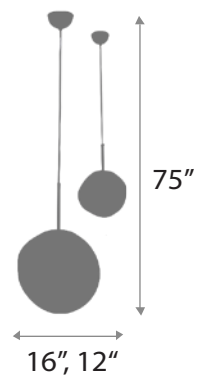

FINISHES: Satin Brass

LOREN

CHANDELIER

6" : BODY HEIGHT
28" : DIAMETER
40" : OVERALL HEIGHT
Allow for 20 LBS : WEIGHT
(3) MR-16 35W : LAMPING

Polished Nickel : FINISHES

MADISON

CHANDELIER

BODY HEIGHT: 30"
DIAMETER: 30"
OVERALL HEIGHT: 40"
WEIGHT: Allow for 30 LBS
LAMPING: (6) Medium Base E26

DIAMETER: 42"

OVERALL HEIGHT: 45"

WEIGHT: Allow for 40 LBS

LAMPING: (12) 110 Calendabra, E12 LED

FINISHES: Blue Glass and Polished Nickel

30

MARIELLE

CHANDELIER

23" : BODY HEIGHT
30" : DIAMETER
44" : OVERALL HEIGHT
Allow for 80 LBS : WEIGHT
(6) E12, 40W Candelabra : LAMPING

Green/ Frosted Glass and Satin Brass : FINISHES

MELROSE

PENDANT

DIAMETER: 16", 12"
OVERALL HEIGHT: 75"
WEIGHT: Allow for 10 LBS
LAMPING: (8) E26 LED

FINISHES: Matte Black
ACRYLIC: Silver, Gold

OCTAVIA

DOWNLIGHT

4" : DIAMETER
10" : OVERALL HEIGHT
Allow for 10 LBS : WEIGHT
(1) 40W E26 : LAMPING

Satin Brass, Matte Black : FINISHES

ORION

CHANDELIER

BODY HEIGHT: 6"
DIAMETER: 31"
OVERALL HEIGHT: 39"
WEIGHT: Allow for 10 LBS
LAMPING: (6)G9 40W