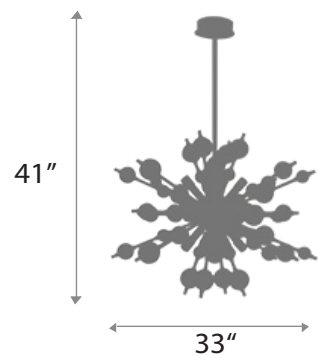

BODY HEIGHT: 28"

DIAMETER: 33"

OVERALL HEIGHT: 41"

WEIGHT: Allow for 25 LBS

LAMPING: (8) 4W G9, 120V

FINISHES: Stainless Steel