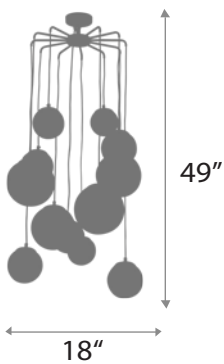

Satin Brass : FINISHES
Amber, Smoke : GLASS

DOMINIC

CHANDELIER

BODY HEIGHT: 4.5"
LENGTH: 32.5"
OVERALL HEIGHT: 47"
WEIGHT: Allow for 10 LBS
LAMPING: (8) 40W E26, 120V

FINISHES: Satin Brass

DOMINIQUE

CHANDELIER

HAZEL

CHANDELIER

49" : LENGTH
23" : WIDTH
14" : BODY HEIGHT
66" : OVERALL HEIGHT
Allow for 15 LBS : WEIGHT
(27) 4W LED G4, 120V : LAMPING

Matte Black : FINISHES

ISLA

PENDANT

BODY HEIGHT: 18"
DIAMETER: 32"
OVERALL HEIGHT: 40"
WEIGHT: Allow for 20 LBS
LAMPING: (6) 5W E12, 120V

FINISHES: Black

J A D E

CHANDELIER

39" : DIAMETER
40" : OVERALL HEIGHT
Allow for 240 LBS : WEIGHT
(12) 4W G9 LED, 120V : LAMPING

Polished Nickel : FINISHES

JAZZ

PENDANT

BODY HEIGHT: 23"
DIAMETER: 33"
OVERALL HEIGHT: 178"
WEIGHT: Allow for 75 LBS
LAMPING: (32) 5W E12, 120V

FINISHES: Bronze

JOIE
CHANDELIER

18" : DIAMETER
49" : OVERALL HEIGHT
Allow for 20 LBS : WEIGHT
(12) 4W G9, 120V : LAMPING

Satin Brass : FINISHES

25

KESSA

PENDANT

BODY HEIGHT: 10"
DIAMETER: 6"
OVERALL HEIGHT: 58"
WEIGHT: Allow for 10 LBS
LAMPING: (1) 40W G9, 120V