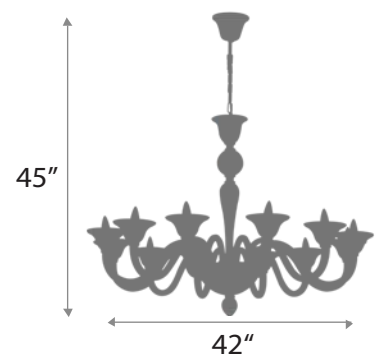

FINISHES: Satin Brass

LOREN

CHANDELIER

6" : BODY HEIGHT
28" : DIAMETER
40" : OVERALL HEIGHT
Allow for 20 LBS : WEIGHT
(3) MR-16 35W : LAMPING

Polished Nickel : FINISHES

MADISON

CHANDELIER

BODY HEIGHT: 30"
DIAMETER: 30"
OVERALL HEIGHT: 40"
WEIGHT: Allow for 30 LBS
LAMPING: (6) Medium Base E26

FINISHES: Satin Brass

MAISON

CHANDELIER

20" : BODY HEIGHT
40" : DIAMETER
40" : OVERALL HEIGHT
Allow for 40 LBS : WEIGHT
(18) G9, 40W, 120V : LAMPING

Matte Black : FINISHES

MARCELLA

CHANDELIER

BODY HEIGHT: 29"

DIAMETER: 42"

OVERALL HEIGHT: 45"

WEIGHT: Allow for 40 LBS

LAMPING: (12) 110 Calendabra, E12 LED

FINISHES: Blue Glass and Polished Nickel

30

MARIELLE

CHANDELIER

23" : BODY HEIGHT
30" : DIAMETER
44" : OVERALL HEIGHT
Allow for 80 LBS : WEIGHT
(6) E12, 40W Candelabra : LAMPING

Green/ Frosted Glass and Satin Brass : FINISHES

MELROSE

PENDANT

DIAMETER: 16", 12"
OVERALL HEIGHT: 75"
WEIGHT: Allow for 10 LBS
LAMPING: (8) E26 LED