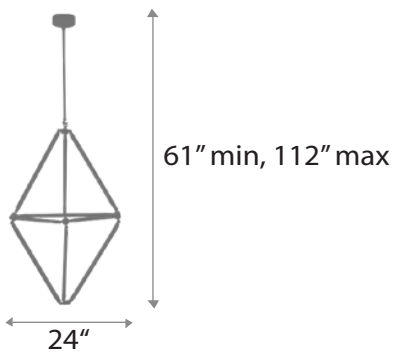

URA

PENDANT

45": BODY HEIGHT
24": BODY LENGTH
24": BODY WIDTH
61" min, 112" max : OVERALL HEIGHT
Allow for 20 LBS : WEIGHT
25W LED Strip, 3000K : LAMPING