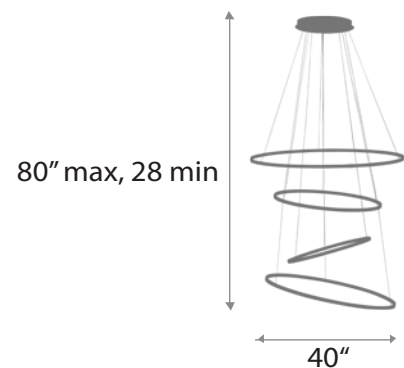

BODY HEIGHT: 5.5"
DIAMETER: 39"
OVERALL HEIGHT: 79"
WEIGHT: Allow for 50 LBS
LAMPING: LED Strip

FINISHES: Matte Black

36

PUMA

DOWNLIGHT

14": DIAMETER:
4": PROJECTION
Allow for 10 LBS: WEIGHT
12W 120V 60HZ LED: LAMPING

Satin Brass, Matte Black: FINISHES:

QUENTIN

CHANDELIER

DIAMETER: 40"
OVERALL HEIGHT: 80" max, 20" min
WEIGHT: Allow for 30 LBS
LAMPING: 120V 6000 Lumen 3000K
FINISHES: Satin Brass, Oil Rubbed Bronze

REDFORD