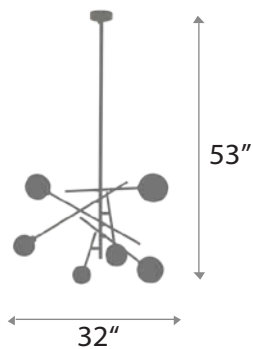

ALLETA

CHANDELIER

13" : BODY HEIGHT
26" : DIAMETER
60" max, 30" min : OVERALL HEIGHT
Allow for 35 LBS : WEIGHT
(4) 25W G25, 120V : LAMPING

Satin Brass, Matte Black : FINISHES

ALLISTER

DOWNLIGHT

LENGTH: 14"

WIDTH: 14"

SAHAN

CHANDELIER

BODY HEIGHT : 65"

DIAMETER : 38"

OVERALL HEIGHT : 80"

WEIGHT : Allow for 45 LBS

LAMPING : (9) 9W E26 LED, 120V

FINISHES : Satin Brass & Matte Black

GLASS : Crackle, Smoke

SAMUEL

PENDANT

18" : BODY HEIGHT
48" : LENGTH
80" : DIAMETER
24" : OVERALL HEIGHT
Allow for 15 LBS : WEIGHT
(3) 9W E26 LED, 120V : LAMPING

Matte Black : FINISHES:

45

SENECA

PENDANT

BODY HEIGHT: 12.5"
DIAMETER: 17"
OVERALL HEIGHT: 57"
WEIGHT: Allow for 25 LBS
LAMPING: (6) 5W E12, 120V LED

FINISHES: Satin Brass

SIMONE

PENDANT

31" : BODY HEIGHT
32" : DIAMETER:
53" : OVERALL HEIGHT:
Allow for 10 LBS : WEIGHT
(6) 9W E26 LED, 120V : LAMPING