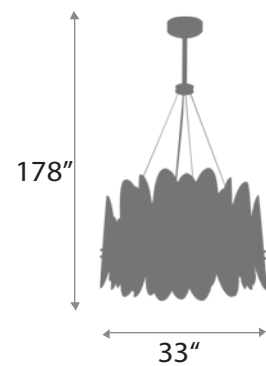

JAZZ

PENDANT

BODY HEIGHT: 23"
DIAMETER: 33"
OVERALL HEIGHT: 178"
WEIGHT: Allow for 75 LBS
LAMPING: (32) 5W E12, 120V

FINISHES: Bronze