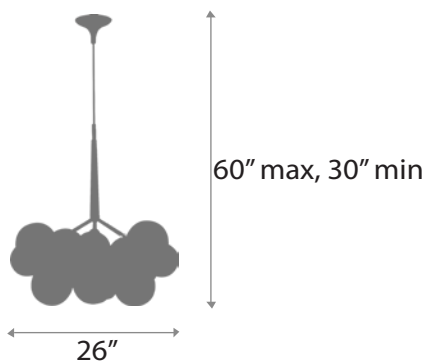

ALBA

CHANDELIER

BODY HEIGHT: 7.75"

DIAMETER: 35.5"

OVERALL HEIGHT: 23.5"

WEIGHT: Allow for 25 LBS

LAMPING: (8) 40W E26, 120V

FINISHES: Satin Brass, Matte Black

ALLETA

CHANDELIER

13" : BODY HEIGHT
26" : DIAMETER
60" max, 30" min : OVERALL HEIGHT
Allow for 35 LBS : WEIGHT
(4) 25W G25, 120V : LAMPING

Satin Brass, Matte Black : FINISHES

ALLISTER

DOWNLIGHT

LENGTH: 14"

WIDTH: 14"

Gold: FINISHES

BELLA

CHANDELIER

DIAMETER: 32"
OVERALL HEIGHT: 40"
WEIGHT: Allow for 60 LBS
LAMPING: (7) 35W MR16, 120V

FINISHES: Polished Nickel

BORDEAUX

CHANDELIER

17.5" : BODY HEIGHT
30" : DIAMETER
34.5" : OVERALL HEIGHT
Allow for 20 LBS : WEIGHT
(10) 40W E26, 120V : LAMPING