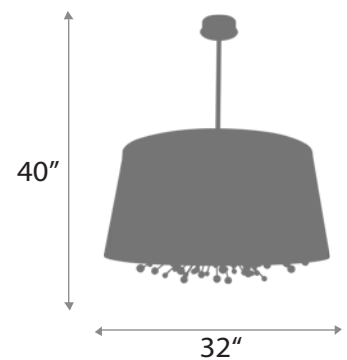

ISLA

PENDANT

BODY HEIGHT: 18"
DIAMETER: 32"
OVERALL HEIGHT: 40"
WEIGHT: Allow for 20 LBS
LAMPING: (6) 5W E12, 120V

FINISHES: Black