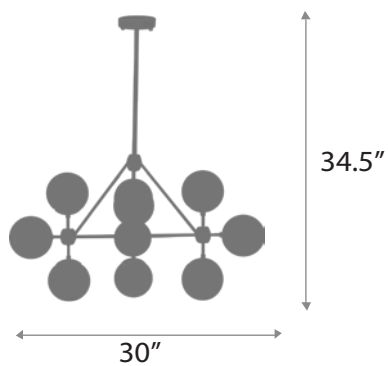

05

AVIA

CHANDELIER

DIAMETER: 28"
OVERALL HEIGHT: 48"
WEIGHT: Allow for 20 LBS
LAMPING: (1) 4W LF LED Strip, 100W
FINISHES: Bronze

BANK

CHANDELIER

13": BODY HEIGHT
32": DIAMETER
50": OVERALL HEIGHT
Allow for 25 LBS: WEIGHT
(9) 4W G9 LED, 120V: LAMPING

Gold: FINISHES

BELLA

CHANDELIER

DIAMETER: 32"
OVERALL HEIGHT: 40"
WEIGHT: Allow for 60 LBS
LAMPING: (7) 35W MR16, 120V

FINISHES: Polished Nickel

BORDEAUX

CHANDELIER

17.5" : BODY HEIGHT
30" : DIAMETER
34.5" : OVERALL HEIGHT
Allow for 20 LBS : WEIGHT
(10) 40W E26, 120V : LAMPING

Satin Brass : FINISHES

BRADFORD

CHANDELIER

BODY HEIGHT: 12"
DIAMETER: 32"
OVERALL HEIGHT: 40"
WEIGHT: Allow for 50 LBS
LAMPING: (8) 60W E12, 220V

FINISHES: Satin Brass

10

CADENZA

CHANDELIER