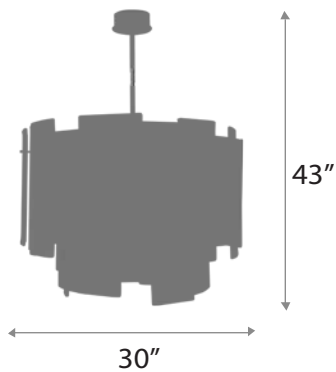

GALJOUR

CHANDELIER

26" : BODY HEIGHT
30" : DIAMETER
43" : OVERALL HEIGHT
Allow for 170 LBS : WEIGHT
(12) 4W G9 LED, 120V : LAMPING

Polished Nickel : FINISHES