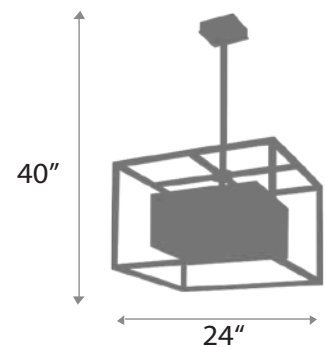

BODY HEIGHT: 16"
BODY LENGTH: 24"
BODY WIDTH: 24"
OVERALL HEIGHT: 40"
WEIGHT: Allow for 35 LBS
LAMPING: (4) 5W LED E12, 120V

FINISHES: Stainless Steel