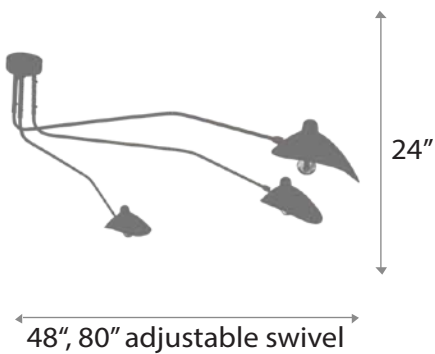

RUFUS

CHANDELIER

BODY HEIGHT: 28"
DIAMETER: 30"
OVERALL HEIGHT: 54"
WEIGHT: Allow for 40 LBS
LAMPING: (10) E12, 40W

FINISHES: Satin Brass

SABINA

CHANDELIER

14" : BODY HEIGHT:
32" : DIAMETER
30.5" : OVERALL HEIGHT
Allow for 35 LBS : WEIGHT
LED Strip 4.5W, 3000K : LAMPING
Satin Brass : FINISHES:

SAHAN

CHANDELIER

BODY HEIGHT : 65"

DIAMETER : 38"

OVERALL HEIGHT : 80"

WEIGHT : Allow for 45 LBS

LAMPING : (9) 9W E26 LED, 120V

FINISHES : Satin Brass & Matte Black

GLASS : Crackle, Smoke

SAMUEL

PENDANT

18" : BODY HEIGHT
48" : LENGTH
80" : DIAMETER
24" : OVERALL HEIGHT
Allow for 15 LBS : WEIGHT
(3) 9W E26 LED, 120V : LAMPING

Matte Black : FINISHES:

45

SENECA

PENDANT