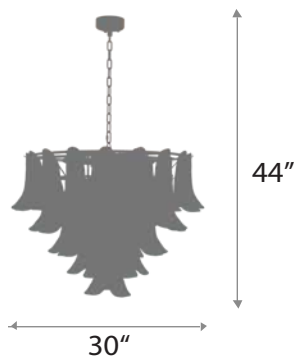

Satin Brass : FINISHES
Amber, Smoke : GLASS

DOMINIC

CHANDELIER

BODY HEIGHT: 4.5"
LENGTH: 32.5"
OVERALL HEIGHT: 47"
WEIGHT: Allow for 10 LBS
LAMPING: (8) 40W E26, 120V

FINISHES: Satin Brass

DOMINIQUE

CHANDELIER

FINISHES: Satin Brass

MAISON

CHANDELIER

20" : BODY HEIGHT
40" : DIAMETER
40" : OVERALL HEIGHT
Allow for 40 LBS : WEIGHT
(18) G9, 40W, 120V : LAMPING

Matte Black : FINISHES

MARCELLA

CHANDELIER

BODY HEIGHT: 29"

DIAMETER: 42"

OVERALL HEIGHT: 45"

WEIGHT: Allow for 40 LBS

LAMPING: (12) 110 Calendabra, E12 LED

FINISHES: Blue Glass and Polished Nickel

30

MARIELLE

CHANDELIER

23" : BODY HEIGHT
30" : DIAMETER
44" : OVERALL HEIGHT
Allow for 80 LBS : WEIGHT
(6) E12, 40W Candelabra : LAMPING

Green/ Frosted Glass and Satin Brass : FINISHES

MELROSE

PENDANT

DIAMETER: 16", 12"
OVERALL HEIGHT: 75"
WEIGHT: Allow for 10 LBS
LAMPING: (8) E26 LED