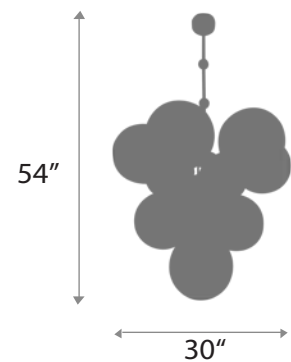

ALLETA

CHANDELIER

13" : BODY HEIGHT
26" : DIAMETER
60" max, 30" min : OVERALL HEIGHT
Allow for 35 LBS : WEIGHT
(4) 25W G25, 120V : LAMPING

Satin Brass, Matte Black : FINISHES

ALLISTER

DOWNLIGHT

LENGTH: 14"

WIDTH: 14"

CHANDELIER

25" : BODY HEIGHT
44" : DIAMETER
61" : OVERALL HEIGHT
Allow for 35 LBS : WEIGHT
(18) Medium Base, 40W : LAMPING

Satin Brass : FINISHES:

39

RHOMER

CHANDELIER

LENGTH: 60"
WIDTH: 31"
HEIGHT: 20"
WEIGHT: Allow for 20 LBS
LAMPING: (8) G9 LED, 120V

FINISHES: Matte Black

40

RHOME SPUTNIK CHANDELIER

44" : LENGTH
30" : WIDTH
25" : HEIGHT
Allow for 20 LBS : WEIGHT
(5) 40W E26, 120V : LAMPING

Satin Brass, Matte Black & Stainless Steel : FINISHES:
Smoke, Mirror, Clear, Crackle : GLASS

RUFUS

CHANDELIER

BODY HEIGHT: 28"
DIAMETER: 30"
OVERALL HEIGHT: 54"
WEIGHT: Allow for 40 LBS
LAMPING: (10) E12, 40W

FINISHES: Satin Brass

SABINA

CHANDELIER

14" : BODY HEIGHT:
32" : DIAMETER
30.5" : OVERALL HEIGHT
Allow for 35 LBS : WEIGHT
LED Strip 4.5W, 3000K : LAMPING
Satin Brass : FINISHES: