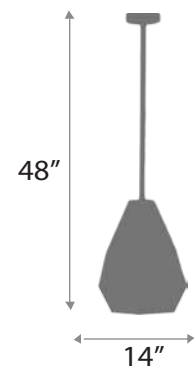

Gold: FINISHES

BELLA

CHANDELIER

DIAMETER: 32"
OVERALL HEIGHT: 40"
WEIGHT: Allow for 60 LBS
LAMPING: (7) 35W MR16, 120V

FINISHES: Polished Nickel

BORDEAUX

CHANDELIER

17.5" : BODY HEIGHT
30" : DIAMETER
34.5" : OVERALL HEIGHT
Allow for 20 LBS : WEIGHT
(10) 40W E26, 120V : LAMPING

Satin Brass : FINISHES
Amber, Smoke : GLASS

DOMINIC

CHANDELIER

BODY HEIGHT: 4.5"
LENGTH: 32.5"
OVERALL HEIGHT: 47"
WEIGHT: Allow for 10 LBS
LAMPING: (8) 40W E26, 120V

FINISHES: Satin Brass

DOMINIQUE

CHANDELIER

86" max, 30" min

30"

20" : BODY HEIGHT
30" : DIAMETER
86" max, 30" min : OVERALL HEIGHT
Allow for 50 LBS : WEIGHT
(8) 9W E26 LED, 120V : LAMPING

Satin Brass : FINISHES

15

DRAKE

PENDANT

BODY HEIGHT: 13"
DIAMETER: 14"
OVERALL HEIGHT: 48"
WEIGHT: Allow for 20 LBS
LAMPING: (1) 5W E12 LED, 120V

FINISHES: Matte Black

EDEN

CHANDELIER

40" : LENGTH
10" : WIDTH
40" : HEIGHT
Allow for 75 LBS : WEIGHT
(15) 4W G9, 120V : LAMPING

Satin Brass, Matte Black, Polished Nickel : FINISHES

EMILLE

CHANDELIER

BODY HEIGHT: 6"
DIAMETER: 40"
OVERALL HEIGHT: 50"
WEIGHT: Allow for 45 LBS
LAMPING: (10) 4W G9 LED, 120V