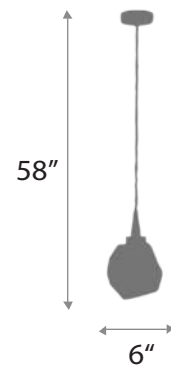

Satin Brass : FINISHES
Amber, Smoke : GLASS

DOMINIC

CHANDELIER

BODY HEIGHT: 4.5"
LENGTH: 32.5"
OVERALL HEIGHT: 47"
WEIGHT: Allow for 10 LBS
LAMPING: (8) 40W E26, 120V

FINISHES: Satin Brass

DOMINIQUE

CHANDELIER

FINISHES: Black

J A D E

CHANDELIER

39" : DIAMETER
40" : OVERALL HEIGHT
Allow for 240 LBS : WEIGHT
(12) 4W G9 LED, 120V : LAMPING

Polished Nickel : FINISHES

JAZZ

PENDANT

BODY HEIGHT: 23"
DIAMETER: 33"
OVERALL HEIGHT: 178"
WEIGHT: Allow for 75 LBS
LAMPING: (32) 5W E12, 120V

FINISHES: Bronze

JOIE
CHANDELIER

18" : DIAMETER
49" : OVERALL HEIGHT
Allow for 20 LBS : WEIGHT
(12) 4W G9, 120V : LAMPING

Satin Brass : FINISHES

25

KESSA

PENDANT

BODY HEIGHT: 10"
DIAMETER: 6"
OVERALL HEIGHT: 58"
WEIGHT: Allow for 10 LBS
LAMPING: (1) 40W G9, 120V

FINISHES: Satin Brass

LOREN

CHANDELIER

6" : BODY HEIGHT
28" : DIAMETER
40" : OVERALL HEIGHT
Allow for 20 LBS : WEIGHT
(3) MR-16 35W : LAMPING

Polished Nickel : FINISHES

MADISON

CHANDELIER

BODY HEIGHT: 30"
DIAMETER: 30"
OVERALL HEIGHT: 40"
WEIGHT: Allow for 30 LBS
LAMPING: (6) Medium Base E26