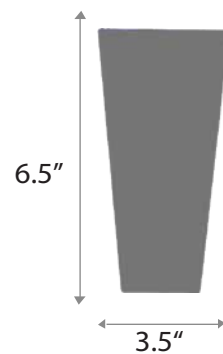

BODY HEIGHT: 20"

DIAMETER: 9"

OVERALL HEIGHT: 63"

WEIGHT: Allow for 15 LBS

LAMPING: (1) 9W LED E26, 120V

FINISHES: Oil Rubbed Bronze

58

WARREN

Satin Brass : FINISHES

65

LUMINA

PICTURE LIGHT

HEIGHT: Adjustable Swivel for Height 2.5"

PROJECTION: 8"

WIDTH: 24.5"

WEIGHT: Allow for 5 LBS

LAMPING: 14W LED Strip

FINISHES: Satin Brass

L I T O
P I C T U R E L I G H T

Adjustable Swivel for Height 2.5" : HEIGHT
8.5" : PROJECTION
24" : WIDTH
Allow for 5 LBS : WEIGHT
14W LED Strip : LAMPING
Stainless Steel : FINISHES

MARLO

SCONCE

HEIGHT: 6.5"
PROJECTION: 2"
WIDTH: 3.5"
WEIGHT: Allow for 15 LBS
LAMPING: (2) 3W LED 3000K

FINISHES: Matte Black

68

MAYVEN

SCONCE

16" : HEIGHT
9" : PROJECTION
7" : WIDTH
Allow for 10 LBS : WEIGHT
(1) 9W E26, 120V : LAMPING
Stainless Steel : FINISHES