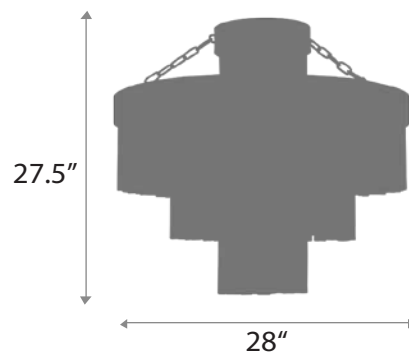

DIAMETER: **28"**

OVERALL HEIGHT: **27.5"**

WEIGHT: **Allow for 35 LBS**

LAMPING: **(15) 25W LED E12, 120V**

FINISHES: **Satin Brass**