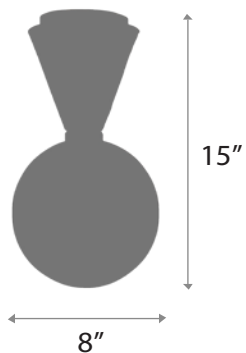

ALBA

CHANDELIER

BODY HEIGHT: 7.75"

DIAMETER: 35.5"

OVERALL HEIGHT: 23.5"

WEIGHT: Allow for 25 LBS

LAMPING: (8) 40W E26, 120V

FINISHES: Satin Brass, Matte Black

ALLETA

CHANDELIER

13" : BODY HEIGHT
26" : DIAMETER
60" max, 30" min : OVERALL HEIGHT
Allow for 35 LBS : WEIGHT
(4) 25W G25, 120V : LAMPING

Satin Brass, Matte Black : FINISHES

ALLISTER

DOWNLIGHT

LENGTH: 14"

WIDTH: 14"

HEIGHT: 14"

WEIGHT: Allow for 10 LBS

LAMPING: (1) 9W E26, 120V

FINISHES: Satin Brass, Matte Black

AMANDE

DOWNLIGHT

8" : DIAMETER
15" : OVERALL HEIGHT
Allow for 5 LBS : WEIGHT
(1) 4W G9 LED, 120V : LAMPING

Satin Brass : FINISHES

Gold: FINISHES

BELLA

CHANDELIER

DIAMETER: 32"
OVERALL HEIGHT: 40"
WEIGHT: Allow for 60 LBS
LAMPING: (7) 35W MR16, 120V

FINISHES: Polished Nickel

BORDEAUX

CHANDELIER

17.5" : BODY HEIGHT
30" : DIAMETER
34.5" : OVERALL HEIGHT
Allow for 20 LBS : WEIGHT
(10) 40W E26, 120V : LAMPING