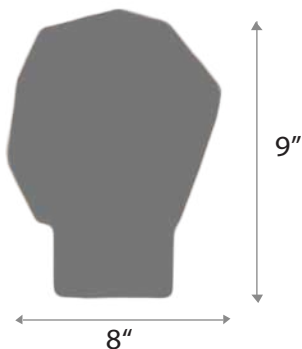

BODY HEIGHT: 20"

DIAMETER: 9"

OVERALL HEIGHT: 63"

WEIGHT: Allow for 15 LBS

LAMPING: (1) 9W LED E26, 120V

FINISHES: Oil Rubbed Bronze

58

WARREN

PROJECTION: 4"

WIDTH: 5"

WEIGHT: Allow for 10 LBS

LAMPING: 25W LED Strip, 3000K

FINISHES: Satin Brass, Stainless Steel & Matte Black

KESSA

SCONCE

9" : HEIGHT
8" : PROJECTION
8" : WIDTH
Allow for 10 LBS : WEIGHT
(1) 35W G9, 120V : LAMPING

Satin Brass : FINISHES

65

LUMINA

PICTURE LIGHT

HEIGHT: Adjustable Swivel for Height 2.5"

PROJECTION: 8"

WIDTH: 24.5"

WEIGHT: Allow for 5 LBS