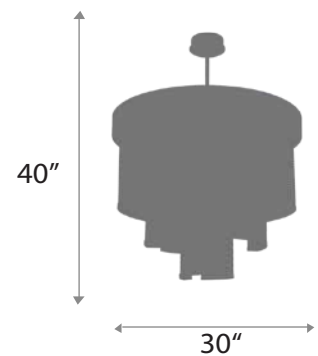

SAHAN

CHANDELIER

BODY HEIGHT : 65"

DIAMETER : 38"

OVERALL HEIGHT : 80"

WEIGHT : Allow for 45 LBS

LAMPING : (9) 9W E26 LED, 120V

FINISHES : Satin Brass & Matte Black

Satin Brass : FINISHES

STARLING

PENDANT

BODY HEIGHT: 28"

DIAMETER: 33"

OVERALL HEIGHT: 41"

WEIGHT: Allow for 25 LBS

LAMPING: (8) 4W G9, 120V

FINISHES: Stainless Steel

48

TALIN

PENDANT

12.5" : BODY HEIGHT
32" : DIAMETER
40" : OVERALL HEIGHT
Allow for 40 LBS : WEIGHT
(7) 5W E12, 120V : LAMPING

Matte Black : FINISHES

TREMAINE

PENDANT

BODY HEIGHT: 25"
DIAMETER: 30"
OVERALL HEIGHT: 40"
WEIGHT: Allow for 85 LBS
LAMPING: (9) 5W E12 LED, 120V

FINISHES: Matte Black

50

TRITON

PENDANT

18.5" : BODY HEIGHT
47" : DIAMETER
35.5" : OVERALL HEIGHT
Allow for 15 LBS : WEIGHT
(15) 8W LED Chip, 120V : LAMPING