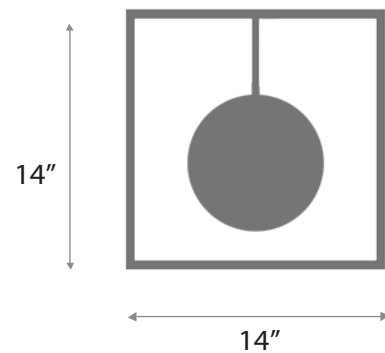

ALBA

CHANDELIER

BODY HEIGHT: 7.75"

DIAMETER: 35.5"

OVERALL HEIGHT: 23.5"

WEIGHT: Allow for 25 LBS

LAMPING: (8) 40W E26, 120V

FINISHES: Satin Brass, Matte Black

ALLETA

CHANDELIER

13" : BODY HEIGHT
26" : DIAMETER
60" max, 30" min : OVERALL HEIGHT
Allow for 35 LBS : WEIGHT
(4) 25W G25, 120V : LAMPING

Satin Brass, Matte Black : FINISHES

ALLISTER

DOWNLIGHT

LENGTH: 14"

WIDTH: 14"

HEIGHT: 14"

WEIGHT: Allow for 10 LBS

LAMPING: (1) 9W E26, 120V

FINISHES: Satin Brass, Matte Black

AMANDE

DOWNLIGHT

8" : DIAMETER
15" : OVERALL HEIGHT
Allow for 5 LBS : WEIGHT
(1) 4W G9 LED, 120V : LAMPING

Satin Brass : FINISHES

Gold: FINISHES

BELLA

CHANDELIER

DIAMETER: 32"
OVERALL HEIGHT: 40"
WEIGHT: Allow for 60 LBS
LAMPING: (7) 35W MR16, 120V

FINISHES: Polished Nickel

BORDEAUX

CHANDELIER

17.5" : BODY HEIGHT
30" : DIAMETER
34.5" : OVERALL HEIGHT
Allow for 20 LBS : WEIGHT
(10) 40W E26, 120V : LAMPING