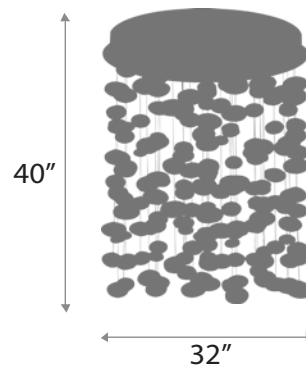

Gold: FINISHES

BELLA

CHANDELIER

DIAMETER: 32"
OVERALL HEIGHT: 40"
WEIGHT: Allow for 60 LBS
LAMPING: (7) 35W MR16, 120V

FINISHES: Polished Nickel

BORDEAUX

CHANDELIER

17.5" : BODY HEIGHT
30" : DIAMETER
34.5" : OVERALL HEIGHT
Allow for 20 LBS : WEIGHT
(10) 40W E26, 120V : LAMPING

Satin Brass : FINISHES

BRADFORD

CHANDELIER

BODY HEIGHT: 12"
DIAMETER: 32"
OVERALL HEIGHT: 40"
WEIGHT: Allow for 50 LBS
LAMPING: (8) 60W E12, 220V

FINISHES: Satin Brass

10

CADENZA

CHANDELIER