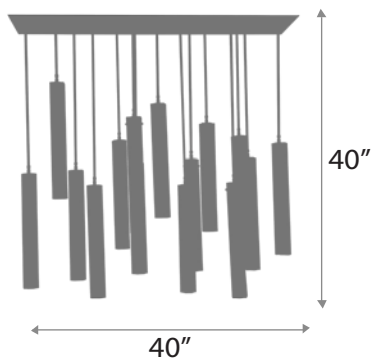

EDEN

CHANDELIER

40" : LENGTH
10" : WIDTH
40" : HEIGHT
Allow for 75 LBS : WEIGHT
(15) 4W G9, 120V : LAMPING

Satin Brass, Matte Black, Polished Nickel : FINISHES