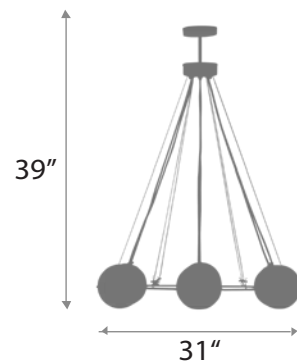

ORION

CHANDELIER

BODY HEIGHT: 6"
DIAMETER: 31"
OVERALL HEIGHT: 39"
WEIGHT: Allow for 10 LBS
LAMPING: (6)G9 40W

FINISHES: Satin Brass