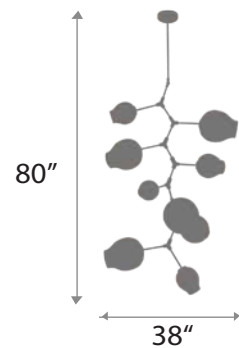

SAHAN

CHANDELIER

BODY HEIGHT : 65"

DIAMETER : 38"

OVERALL HEIGHT : 80"

WEIGHT : Allow for 45 LBS

LAMPING : (9) 9W E26 LED, 120V

FINISHES : Satin Brass & Matte Black

GLASS : Crackle, Smoke

SAMUEL

PENDANT

18" : BODY HEIGHT
48" : LENGTH
80" : DIAMETER
24" : OVERALL HEIGHT
Allow for 15 LBS : WEIGHT
(3) 9W E26 LED, 120V : LAMPING

Matte Black : FINISHES:

45

SENECA

PENDANT