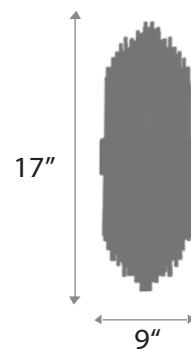

HEIGHT: 17"

PROJECTION: 4"

WIDTH: 9"

WEIGHT: Allow for 10 LBS

LAMPING: (1) 9W E26 LED, 120V

FINISHES: Satin Brass