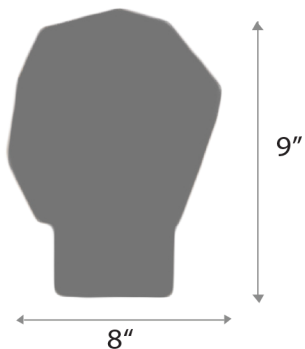

KESSA

SCONCE

9": HEIGHT
8": PROJECTION
8": WIDTH
Allow for 10 LBS: WEIGHT
(1) 35W G9, 120V: LAMPING

Satin Brass: FINISHES