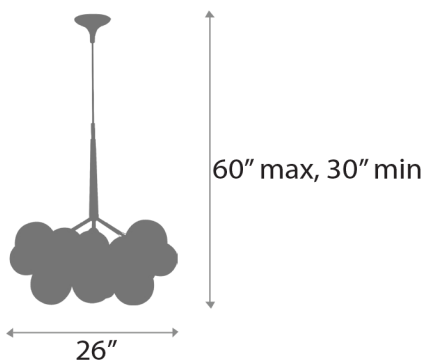

ALLETA

CHANDELIER

13" : BODY HEIGHT
26" : DIAMETER
60" max, 30" min : OVERALL HEIGHT
Allow for 35 LBS : WEIGHT
(4) 25W G25, 120V : LAMPING

Satin Brass, Matte Black : FINISHES