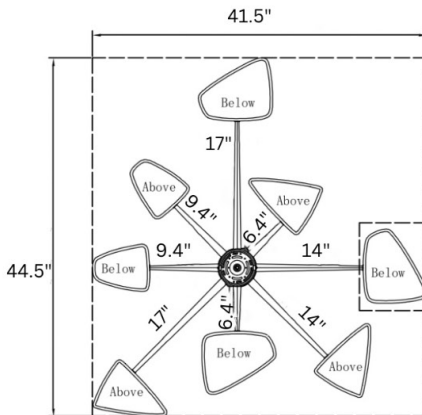

FRONT

BOTTOM

DESCRIPTION

Eight arms stretch out, each holding a unique geometric head, lit by LED and an acrylic shade. The black pearl finish makes this an ultra modern choice. Ursa gives character and personality to any space, and creates a lively feel with its abstract concept

MATERIALS

Steel, Acrylic

MOUNTING

Single Gang J-BOX

WEIGHT

Allow for 120 LBS

CERTIFICATIONS

UL Certified