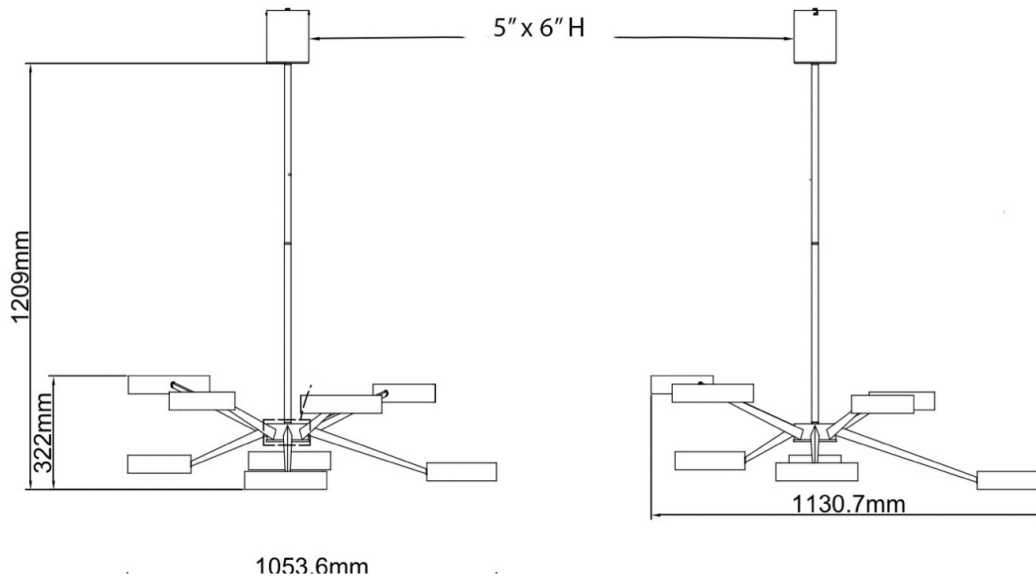

FRONT

BOTTOM

DESCRIPTION

Eight arms stretch out, each holding a unique geometric head, lit by LED and an acrylic shade. The black pearl finish makes this an ultra modern choice. Ursa gives character and personality to any space, and creates a lively feel with its abstract concept

MATERIALS

Steel, Acrylic

MOUNTING

Single Gang J-BOX

WEIGHT

Allow for 120 LBS

CERTIFICATIONS

UL Certified