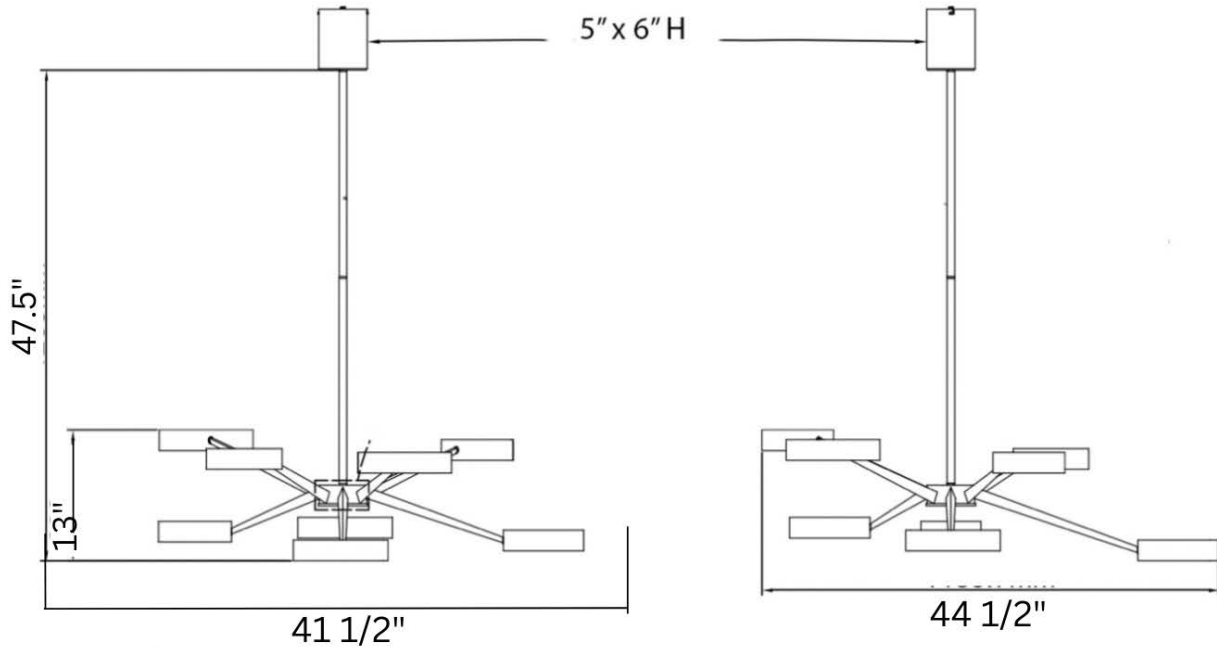

FRONT

BOTTOM

DESCRIPTION

Eight arms stretch out, each holding a unique geometric head, lit by LED and an acrylic shade. The black pearl finish makes this an ultra modern choice. Ursa gives character and personality to any space, and creates a lively feel with its abstract concept

MATERIALS

Steel, Acrylic

MOUNTING

Single Gang J-BOX

WEIGHT

Allow for 120 LBS

CERTIFICATIONS

UL Certified