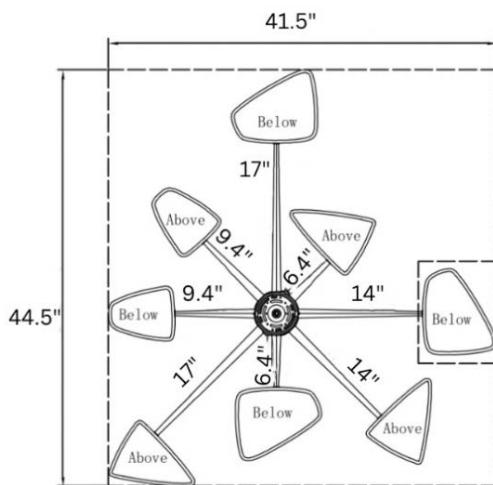

FRONT

BOTTOM

DESCRIPTION

Eight arms stretch out, each holding a unique geometric head, lit by LED and an acrylic shade. The black pearl finish makes this an ultra modern choice. Ursa gives character and personality to any space, and creates a lively feel with its abstract concept

MATERIALS

Steel, Acrylic

MOUNTING

Single Gang J-BOX

WEIGHT

Allow for 120 LBS

CERTIFICATIONS

UL Certified