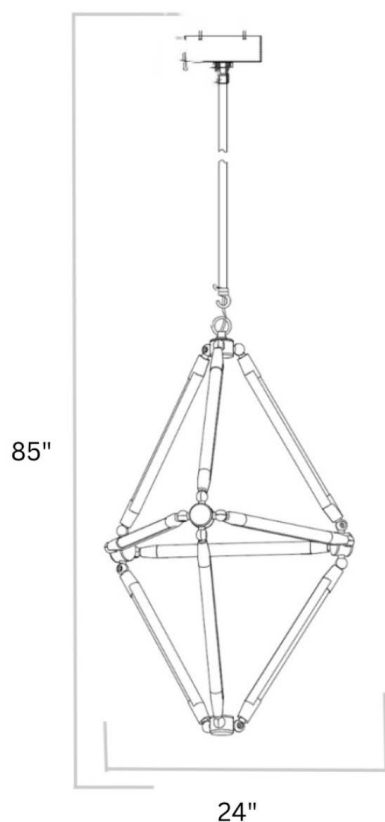

FRONT

DESCRIPTION

This geometric light fixture design catches attention and awakes curiosity. The combination of geometric design and the glowing effect conceived by the LED lighting enhances an ultra futuristic ambiance.

MATERIALS

Steel, Acrylic

MOUNTING

Single Gang J-BOX

WEIGHT

Allow for 25 LBS

CERTIFICATIONS

UL Certified