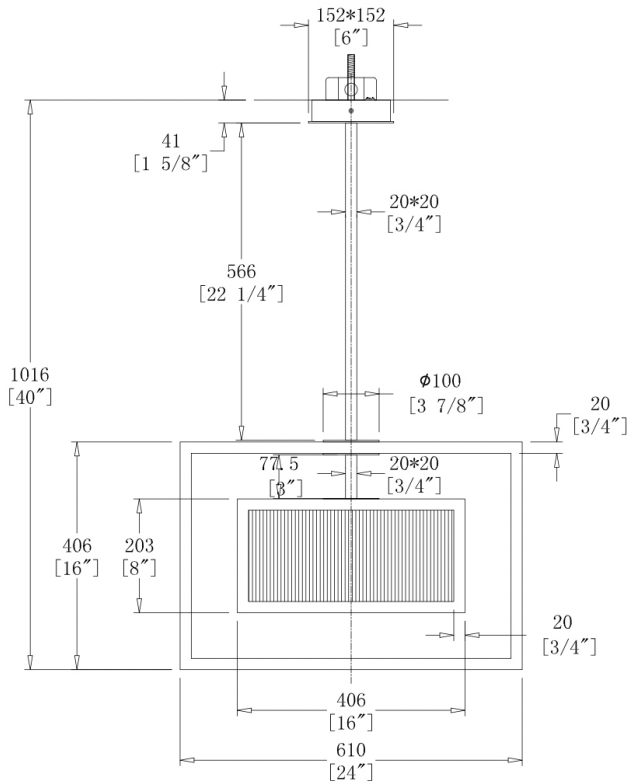

FRONT

SIDE

BOTTOM

DESCRIPTION

Stainless steel and clear ribbed glass freshen up your interior. The cube frame format adds a touch of contemporary design. This fixture is flexible fitting into different interiors and into different decoration themes.

MATERIALS

Steel, Glass

MOUNTING

Single Gang J-BOX

WEIGHT

Allow for 30 LBS

CERTIFICATIONS

UL Certified