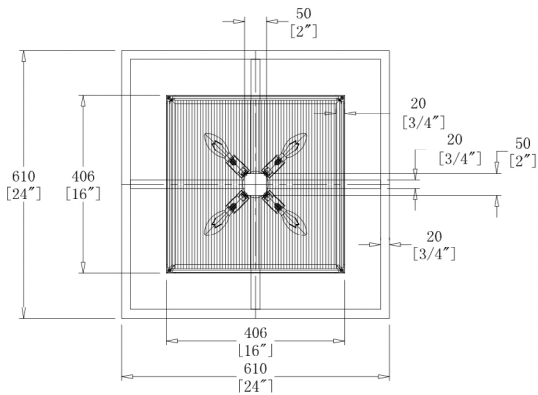

FRONT

SIDE

BOTTOM

DESCRIPTION

Stainless steel and clear ribbed glass freshen up your interior. The cube frame format adds a touch of contemporary design. This fixture is flexible fitting into different interiors and into different decoration themes.

MATERIALS

Steel, Glass

MOUNTING

Single Gang J-BOX

WEIGHT

Allow for 30 LBS

CERTIFICATIONS

UL Certified