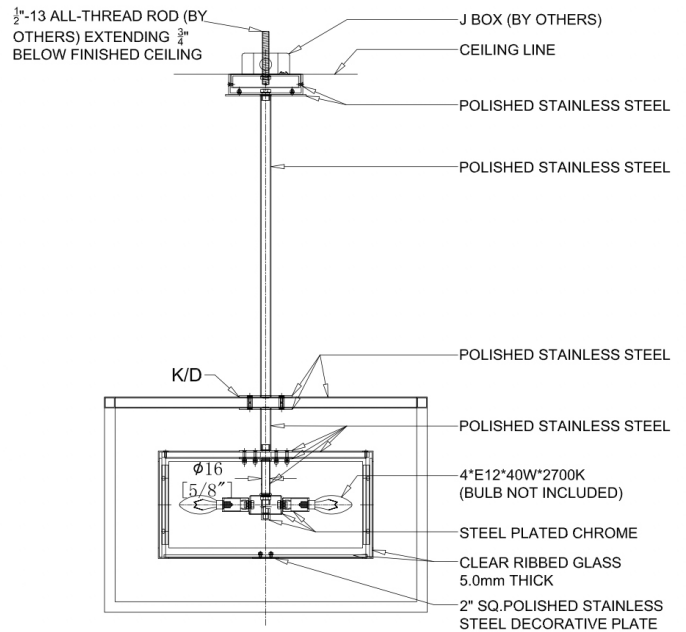

FRONT

SIDE

BOTTOM

DESCRIPTION

Stainless steel and clear ribbed glass freshen up your interior. The cube frame format adds a touch of contemporary design. This fixture is flexible fitting into different interiors and into different decoration themes.

MATERIALS

Steel, Glass

MOUNTING

Single Gang J-BOX

WEIGHT

Allow for 30 LBS

CERTIFICATIONS

UL Certified