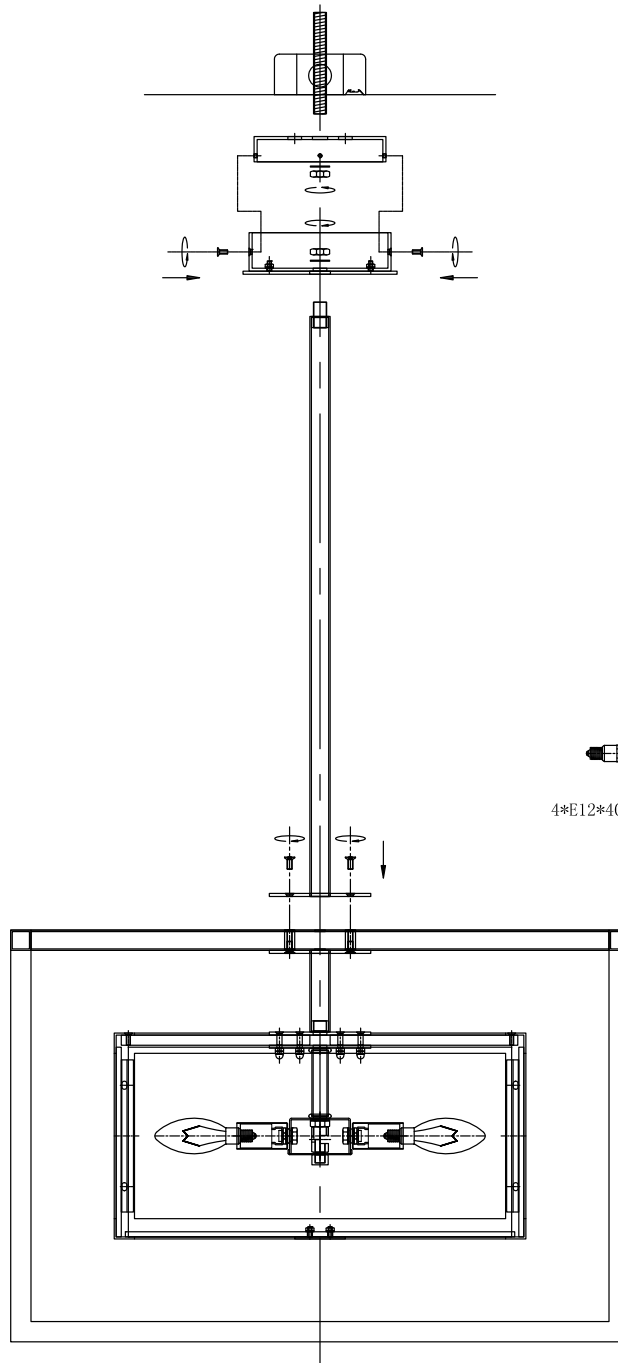

Upton PENDANT

INSTALLATION GUIDE

WEARING GLOVES
IS RECOMMENDED

DANGER: ELECTRIC SHOCK RISK. FOR YOUR SAFETY,
TURN OFF ELECTRICAL POWER BEFORE BEGINNING
INSTALLATION AND USE CAUTION WHEN INSTALLING.

+1 888.399.9905

www.vault-light.com | sales@vault-light.com

4*E12*40W*2700K*120V

Upton Pendant