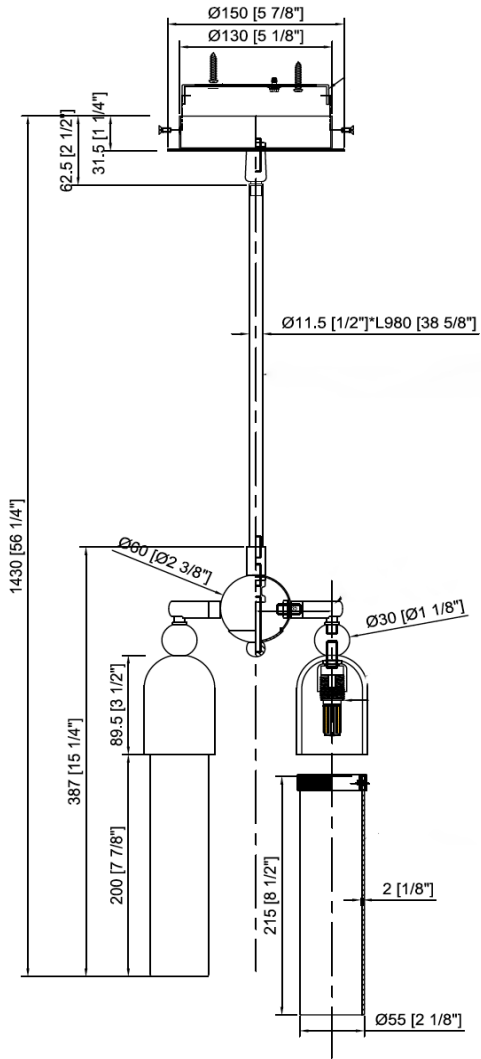

FRONT

SIDE

DESCRIPTION

The Trio Modern Bronze Pendant Light is a modern ceiling light that adds sleek style to any space.

MATERIALS

Steel, Glass

CERTIFICATIONS

UL Certified

MOUNTING

Single Gang J-BOX

WEIGHT

Allow for 5 LBS