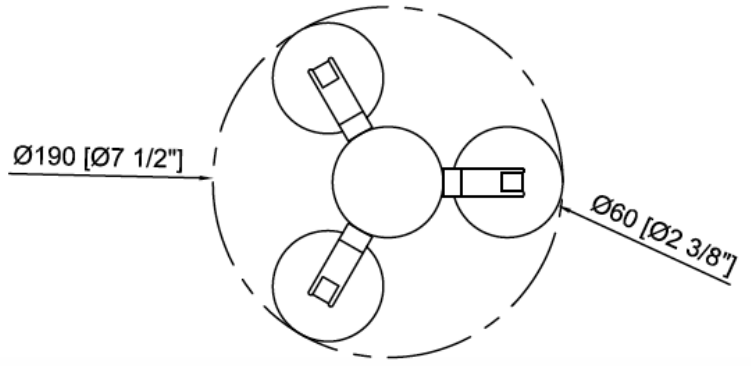

FRONT

SIDE

DESCRIPTION

The Trio Modern Bronze Pendant Light is a modern ceiling light that adds sleek style to any space.

MATERIALS

Steel, Glass

CERTIFICATIONS

UL Certified

MOUNTING

Single Gang J-BOX

WEIGHT

Allow for 5 LBS