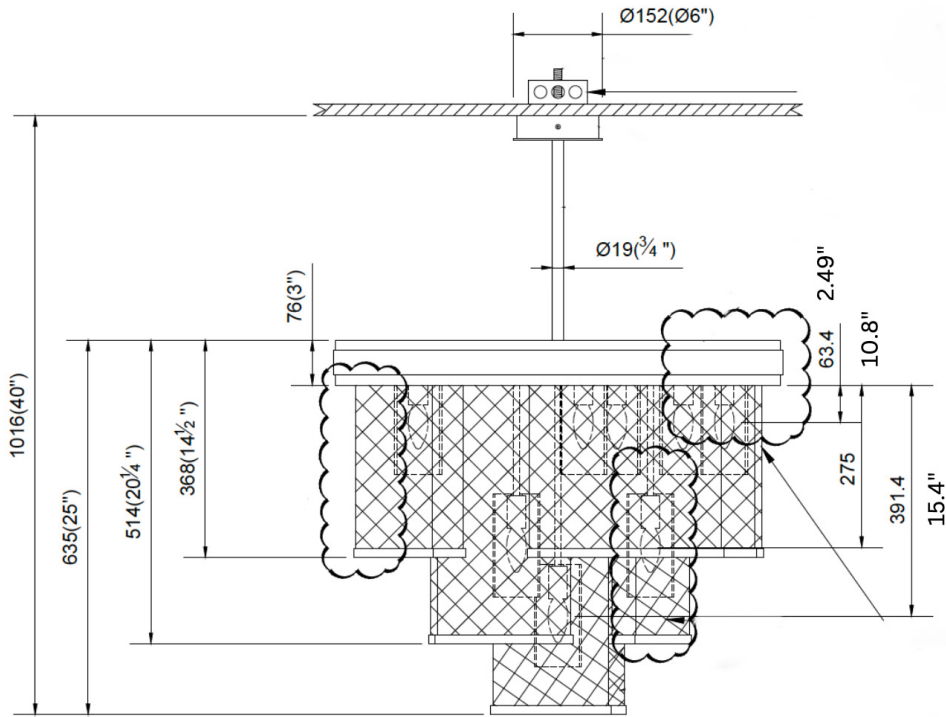

FRONT

CLOSEUP

BOTTOM

DESCRIPTION

Pleasant design bringing the outdoor nature feel indoors creating a welcoming interior. This piece of art inspired in flowers evokes casual yet elegant ambience.

MATERIALS

Steel, Faux linen fabric

MOUNTING

Single Gang J-BOX

WEIGHT

Allow for 80 LBS

CERTIFICATIONS

UL Certified