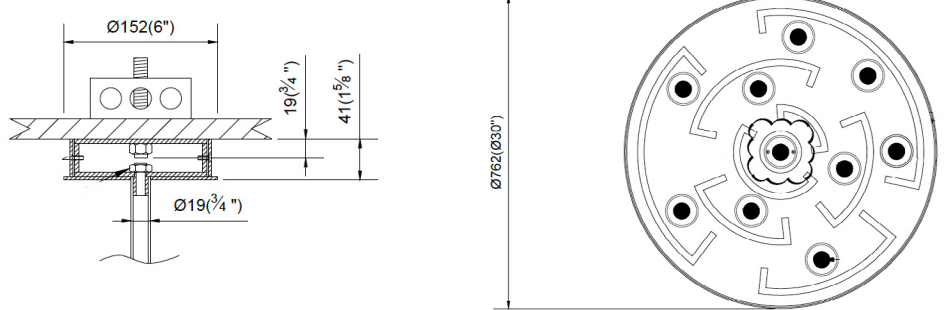

FRONT

CLOSEUP

BOTTOM

DESCRIPTION

Pleasant design bringing the outdoor nature feel indoors creating a welcoming interior. This piece of art inspired in flowers evokes casual yet elegant ambience.

MATERIALS

Steel, Faux linen fabric

MOUNTING

Single Gang J-BOX

WEIGHT

Allow for 80 LBS

CERTIFICATIONS

UL Certified