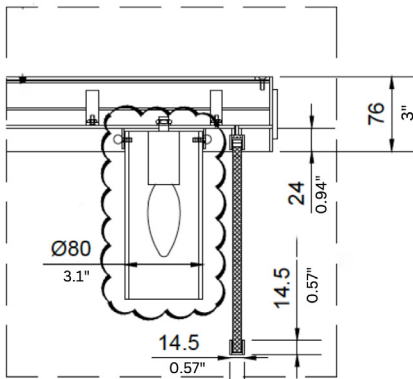

FRONT

CLOSEUP

BOTTOM

DESCRIPTION

Pleasant design bringing the outdoor nature feel indoors creating a welcoming interior. This piece of art inspired in flowers evokes casual yet elegant ambience.

MATERIALS

Steel, Faux linen fabric

MOUNTING

Single Gang J-BOX

WEIGHT

Allow for 80 LBS

CERTIFICATIONS

UL Certified