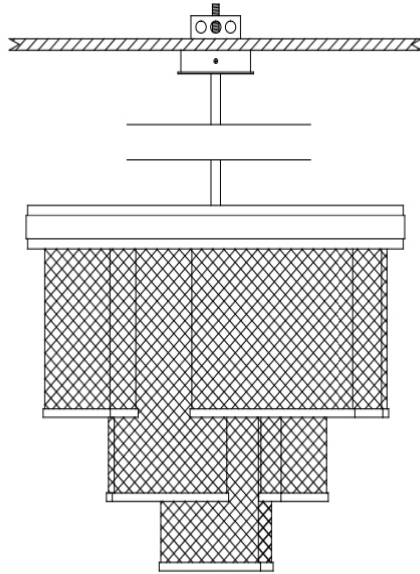

Acrylic A-6*1pc