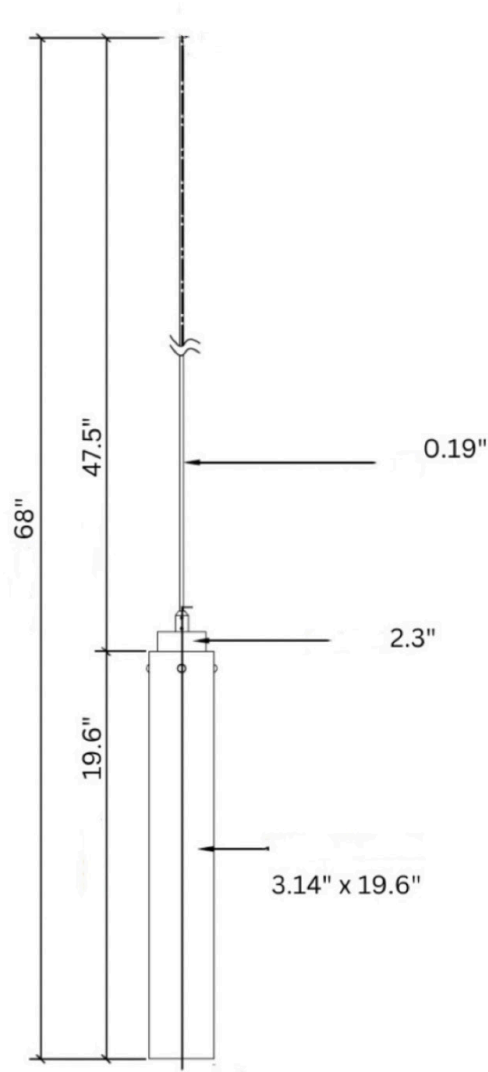

FRONT

DESCRIPTION

Torrance pendant lighting is natural, sleek and looks great independent or in a cluster. Its clean lines and alabaster shade make this ceiling light fixture a minimal wonder.

MATERIALS

Steel, Alabaster

MOUNTING

Single Gang J-BOX

WEIGHT

Allow for 10 LBS

CERTIFICATIONS

UL Certified