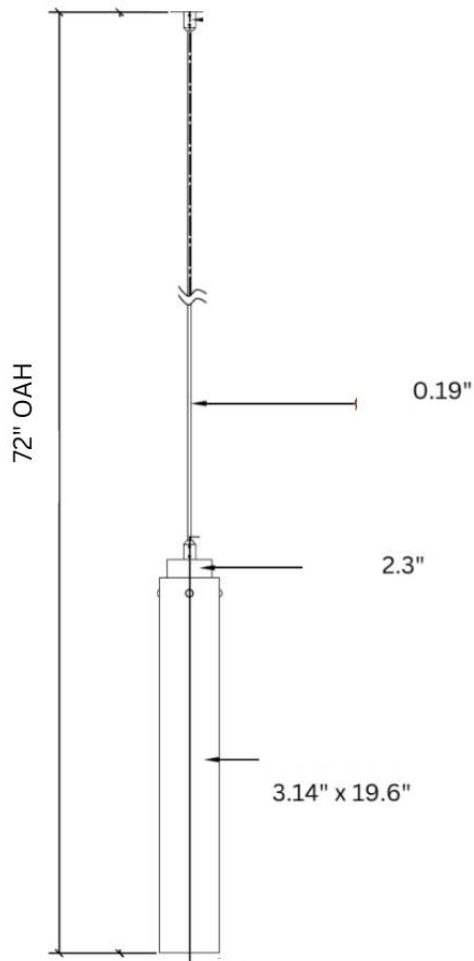

FRONT

DESCRIPTION

Torrance pendant lighting is natural, sleek and looks great independent or in a cluster. Its clean lines and alabaster shade make this ceiling light fixture a minimal wonder.

MATERIALS

Steel, Alabaster

MOUNTING

Single Gang J-BOX

WEIGHT

Allow for 10 LBS

CERTIFICATIONS

UL Certified