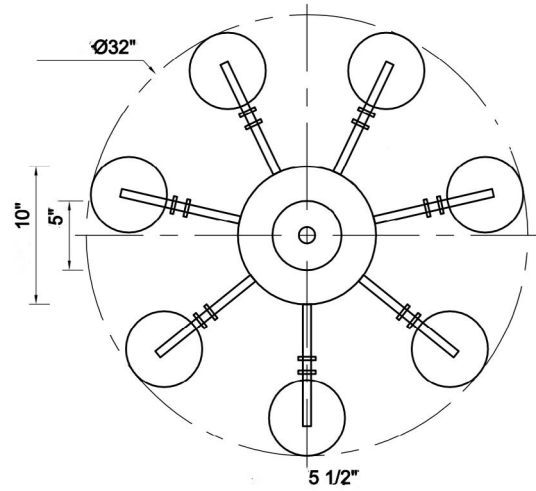

FRONT

SIDE

## WEIGHT

Allow for 40 LBS