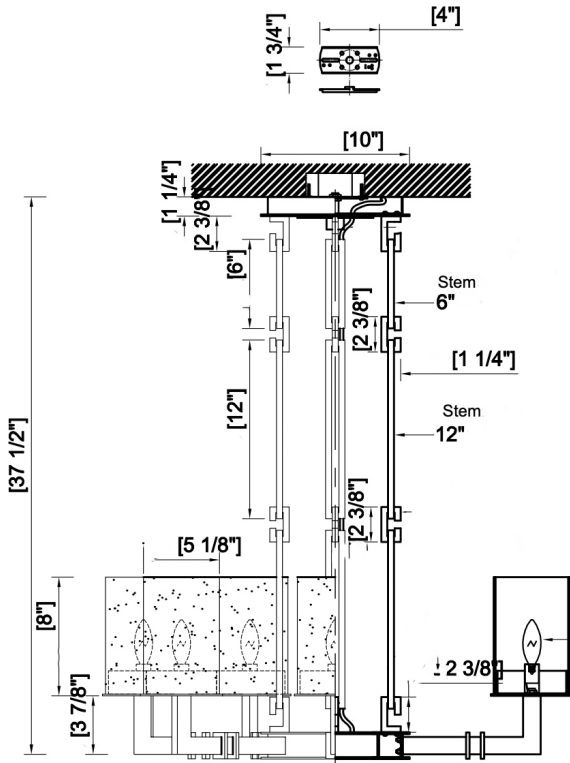

FRONT

SIDE

## WEIGHT

Allow for 40 LBS