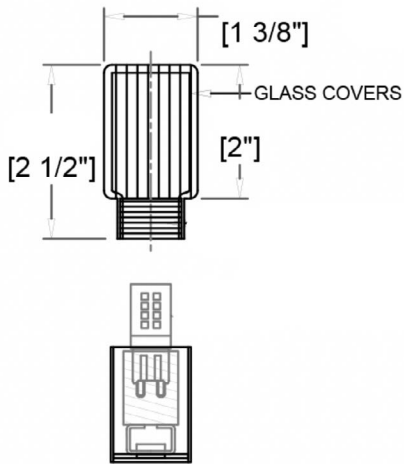

FRONT

BOTTOM

CLOSE-UP

DESCRIPTION

Spiky edges with a nod to industrialism, the Starling Pendant spike light exhales authenticity. Lights passing through the glass create an alluring visual effect in this Starburst light fixture.

MATERIALS

Steel, Glass

MOUNTING

Single Gang J-BOX

WEIGHT

Allow for 20 LBS

CERTIFICATIONS

UL Certified