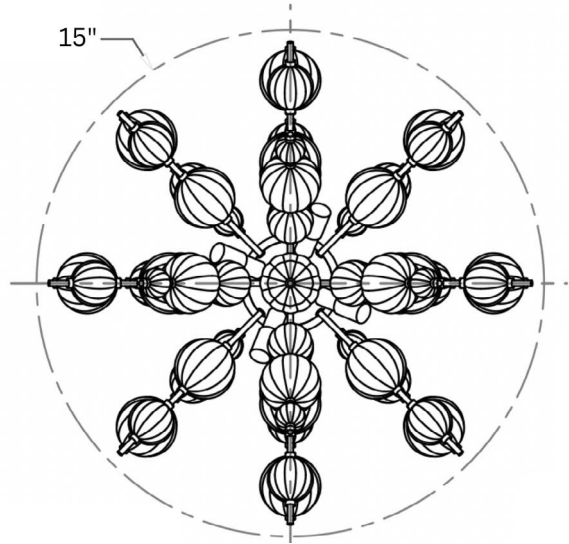

FRONT

BOTTOM

CLOSE-UP

DESCRIPTION

Spiky edges with a nod to industrialism, the Starling Pendant spike light exhales authenticity. Lights passing through the glass create an alluring visual effect in this Starburst light fixture.