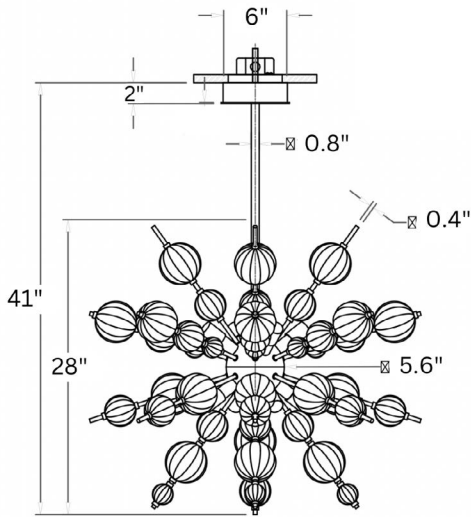

FRONT

BOTTOM

CLOSE-UP

DESCRIPTION

Spiky edges with a nod to industrialism, the Starling Pendant spike light exhales authenticity. Lights passing through the glass create an alluring visual effect in this Starburst light fixture.

MATERIALS

Steel, Glass

MOUNTING

Single Gang J-BOX

WEIGHT

Allow for 20 LBS

CERTIFICATIONS

UL Certified